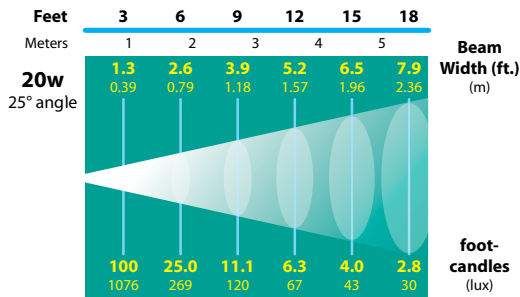

LIGHT DISTRIBUTIONS AND PHOTOMETRICS

20w ALR12 FL (GBF)