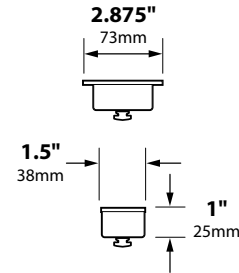

FA-111-SM

JOB INFORMATION	
Type:	Date:
Job Name:	
Cat. No.:	
Lamp(s):	
Specifier:	
Contractor:	
Notes:	
FOCUS INDUSTRIES INC. 25301 COMMERCENTRE DRIVE LAKE FOREST, CA 92630	
www.focusindustries.com sales@focusindustries.com (949) 830-1350 • FAX (949) 830-3390	

Black Texture (Standard)	Antique Verde	Bronze Texture	Camel	White Texture	Hunter Texture	Rust	Weathered Iron	Weathered Brown	Stucco	Rubbed Verde	Chrome Powder	Terra Cotta	Acid Rust	Acid Verde	Black Acid Treatment
-BLT	-ATV	-BRT	-CAM	-WTX	-HTX	-RST	-WIR	-WBR	-STU	-RBV	-CPR	-TRC	-BAR/CAR	-BAV/CAV	-BAT