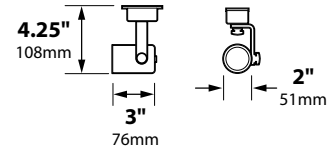

CATALOG NO.	DESCRIPTION	LAMP	SHIP WEIGHT
SL-27-BLT	Cast Aluminum Surface Mount Light with Aiming Bracket and J-Box	20w ALR12 FL(32°)	1.0 lbs.
SL-27-BRS	Cast Brass Surface Mount Light with Aiming Bracket and J-Box	20w ALR12 FL(32°)	1.0 lbs.
SL-27-COP	Cast Copper Surface Mount Light with Aiming Bracket and J-Box	20w ALR12 FL(32°)	1.0 lbs.