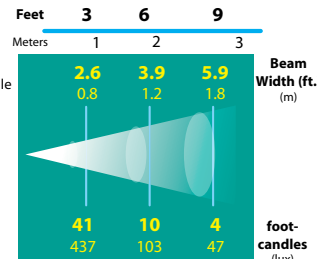

FL-LED-MR11-40