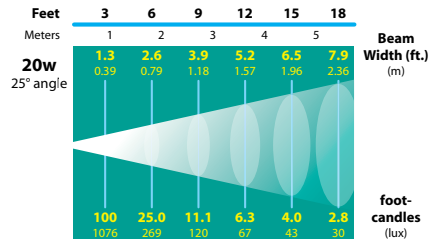

## LIGHT DISTRIBUTIONS AND PHOTOMETRICS

20w MR11 FL (FTD)

FL-LED-MR11-15

FL-LED-MR11-40

20w ALR12 FL (GBF)