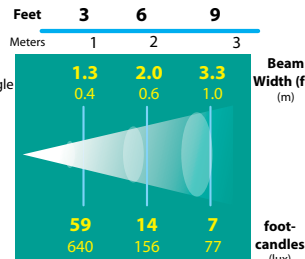

FL-LED-MR11-15