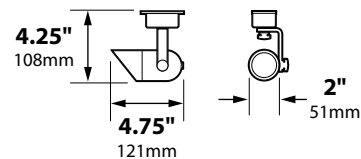

## ORDERING INFORMATION

CATALOG NO.	DESCRIPTION	LAMP	SHIP WEIGHT
SL-26-BLT	Cast Aluminum Surface Mount Bullet with Aiming Bracket and J-Box	20w MR11 FL(FTD)	2.0 lbs.
SL-26-BRS	Cast Brass Surface Mount Bullet with Aiming Bracket and J-Box	20w MR11 FL(FTD)	3.0 lbs.
SL-26-SS	Cast Stainless Steel Surface Mount Bullet with Aiming Bracket and J-Box	20w MR11 FL(FTD)	3.0 lbs.
SL-26-ALR12-BLT	Cast Aluminum Surface Mount Bullet with Aiming Bracket and J-Box	20w ALR12 FL(32°)	2.0 lbs.
SL-26-ALR12-BRS	Cast Brass Surface Mount Bullet with Aiming Bracket and J-Box	20w ALR12 FL(32°)	3.0 lbs.
SL-26-ALR12-SS	Cast Stainless Steel Surface Mount Bullet with Aiming Bracket and J-Box	20w ALR12 FL(32°)	3.0 lbs.

## LIGHT DISTRIBUTIONS AND PHOTOMETRICS

20w MR11 FL (FTD)

FL-LED-MR11-15

FL-LED-MR11-40

20w ALR12 FL (GBF)