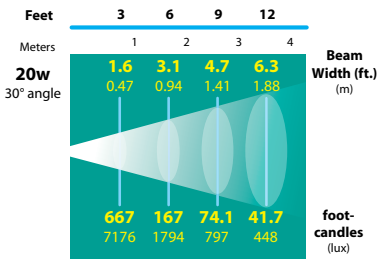

LIGHT DISTRIBUTIONS AND PHOTOMETRICS

20w MR11 FL (FTD)