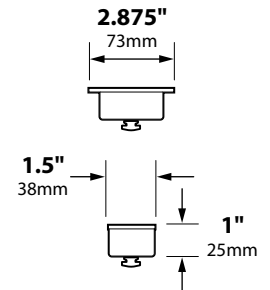

For 25 foot 16/2 fixture lead wire add -25F to catalog number.

**CONNECTION:** FA-05 Quick Connector (not supplied) from fixture to main cable (12/2, 10/2 or 8/2 only)

**MOUNTING:** FA-111-SM surface mount J-box

## ORDERING INFORMATION

CATALOG NO.	DESCRIPTION	LAMP	SHIP WEIGHT
SL-26-BLT	Cast Aluminum Surface Mount Bullet with Aiming Bracket and J-Box	20w MR11 FL(FTD)	2.0 lbs.
SL-26-BRS	Cast Brass Surface Mount Bullet with Aiming Bracket and J-Box	20w MR11 FL(FTD)	3.0 lbs.
SL-26-SS	Cast Stainless Steel Surface Mount Bullet with Aiming Bracket and J-Box	20w MR11 FL(FTD)	3.0 lbs.
SL-26-ALR12-BLT	Cast Aluminum Surface Mount Bullet with Aiming Bracket and J-Box	20w ALR12 FL(32°)	2.0 lbs.
SL-26-ALR12-BRS	Cast Brass Surface Mount Bullet with Aiming Bracket and J-Box	20w ALR12 FL(32°)	3.0 lbs.
SL-26-ALR12-SS	Cast Stainless Steel Surface Mount Bullet with Aiming Bracket and J-Box	20w ALR12 FL(32°)	3.0 lbs.