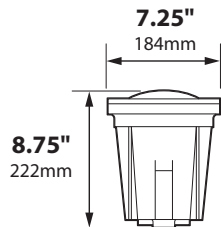

SL-20-MDL

SL-20-MDG

SL-20-MDL
with FA-135MD

BOTTOM

2 Female 3/4" NPS &
3 Female 1/2" NPS
threaded ports available

ACCESSORIES

CATALOG NO.	DESCRIPTION
FA-133-BLT / -BRS	Cast Aluminum or Brass Lens Holder
FA-134-BLT / -BRS	Cast Aluminum or Brass Grate
FA-135-BLT / -BRS	Stamped Aluminum or Brass Eyebrow
FA-08-SL20	Round 1/4" Mini Cell Louver
FA-10-SG-SL20	Flat Stepped Tempered Glass Lens
FA-10-SL20AMBER	Flat Amber Tempered Glass Lens
FA-10-SL20BLUE	Flat Blue Tempered Glass Lens
FA-10-SL20GREEN	Flat Green Tempered Glass Lens
FA-10-SL20RED	Flat Red Tempered Glass Lens
FA-FORM-SL20	Concrete form for SL-20-MD Series