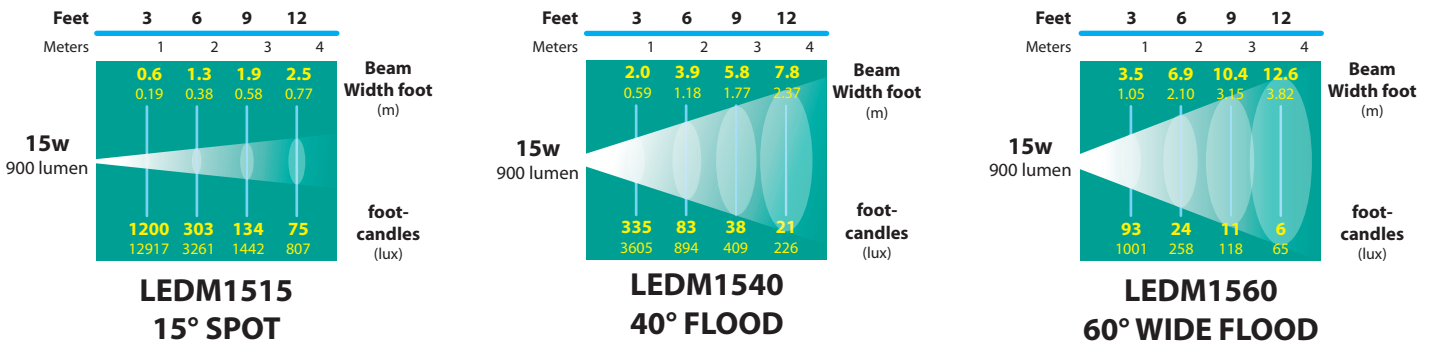

120v Input: Add "120" to end of part number, prior to color code. For example, SL-20-MDLLEDM715-120-BLT

LIGHT DISTRIBUTIONS AND PHOTOMETRICS

Black Texture (Standard)	Antique Verde	Bronze Texture	Camel	White Texture	Hunter Texture	Rust	Weathered Iron	Weathered Brown	Stucco	Rubbed Verde	Chrome Powder	Acid Rust	Acid Verde	Black Acid Treatment
-BLT	-ATV	-BRT	-CAM	-WTX	-HTX	-RST	-WIR	-WBR	-STU	-RBV	-CPR	-BAR/CAR	-BAV/CAV	-BAT