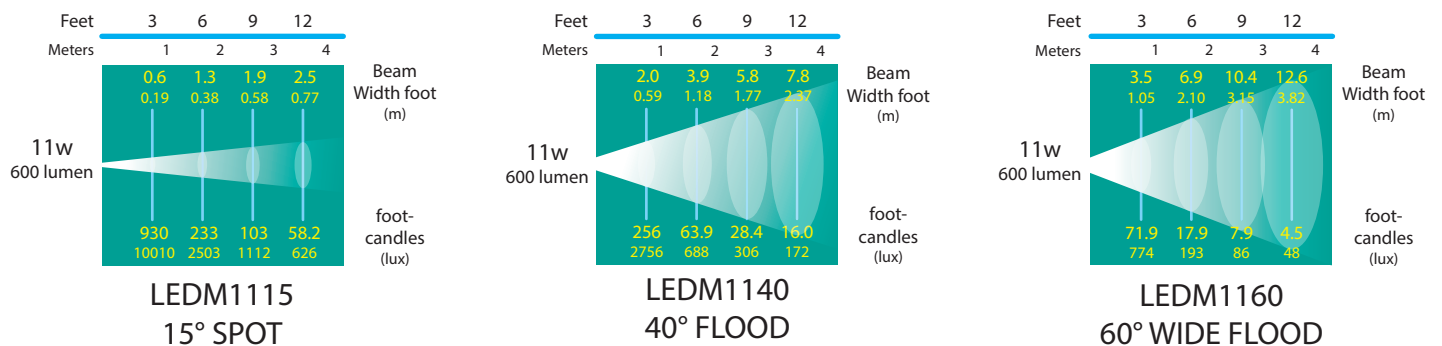

120v Input: Add "120" to end of part number, prior to color code. For example, SL-20-MDLLEDM715-120-BLT

LIGHT DISTRIBUTIONS AND PHOTOMETRICS

Black Texture (Standard)	Antique Verde	Bronze Texture	Camel	White Texture	Hunter Texture	Rust	Weathered Iron	Weathered Brown	Stucco	Rubbed Verde	Chrome Powder	Acid Rust	Acid Verde	Black Acid Treatment
-BLT	-ATV	-BRT	-CAM	-WTX	-HTX	-RST	-WIR	-WBR	-STU	-RBV	-CPR	-BAR/CAR	-BAV/CAV	-BAT