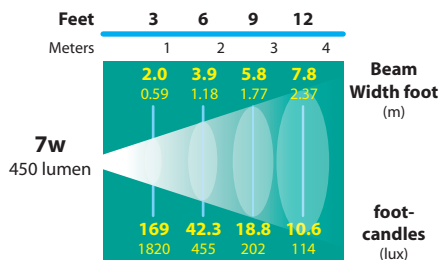

**LEDM740
40° FLOOD**