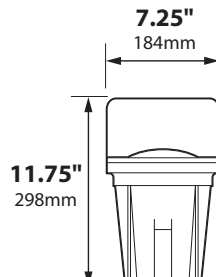

SL-20-MDL

SL-20-MDG

SL-20-MDL
with FA-135MD

BOTTOM

2 Female 3/4" NPS &
3 Female 1/2" NPS
threaded ports available

ACCESSORIES

CATALOG NO.	DESCRIPTION
FA-133-BLT / -BRS	Cast Aluminum or Brass Lens Holder
FA-134-BLT / -BRS	Cast Aluminum or Brass Grate
FA-135-BLT / -BRS	Stamped Aluminum or Brass Eyebrow
FA-08-SL20	Round 1/4" Mini Cell Louver
FA-10-SG-SL20	Flat Stepped Tempered Glass Lens
FA-10-SL20AMBER	Flat Amber Tempered Glass Lens
FA-10-SL20BLUE	Flat Blue Tempered Glass Lens
FA-10-SL20GREEN	Flat Green Tempered Glass Lens
FA-10-SL20RED	Flat Red Tempered Glass Lens
FA-FORM-SL20	Concrete form for SL-20-MD Series