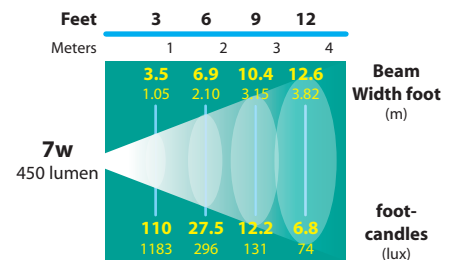

120v Input: Add "120" to end of part number, prior to color code. For example, SL-20-MDLLEDM715-120-BLT

LIGHT DISTRIBUTIONS AND PHOTOMETRICS

**LEDM715
15° SPOT**

**LEDM740
40° FLOOD**

**LEDM760
60° WIDE FLOOD**