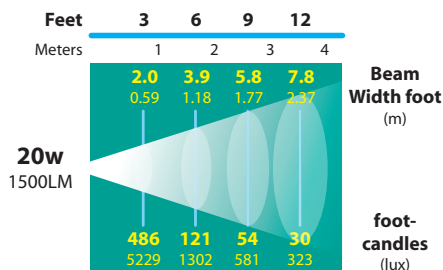

120v Input: Add "120" to end of part number, prior to color code. For example, SL-20-MDLLEDM715-120-BLT

LIGHT DISTRIBUTIONS AND PHOTOMETRICS

LIGHT DISTRIBUTIONS AND PHOTOMETRICS

Black Texture (Standard)	Antique Verde	Bronze Texture	Camel	White Texture	Hunter Texture	Rust	Weathered Iron	Weathered Brown	Stucco	Rubbed Verde	Chrome Powder	Acid Rust	Acid Verde	Black Acid Treatment
-BLT	-ATV	-BRT	-CAM	-WTX	-HTX	-RST	-WIR	-WBR	-STU	-RBV	-CPR	-BAR/CAR	-BAV/CAV	-BAT