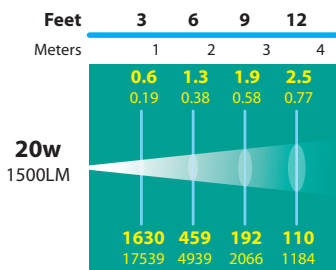

LIGHT DISTRIBUTIONS AND PHOTOMETRICS

LIGHT DISTRIBUTIONS AND PHOTOMETRICS

Black Texture (Standard)	Antique Verde	Bronze Texture	Camel	White Texture	Hunter Texture	Rust	Weathered Iron	Weathered Brown	Stucco	Rubbed Verde	Chrome Powder	Acid Rust	Acid Verde	Black Acid Treatment
-BLT	-ATV	-BRT	-CAM	-WTX	-HTX	-RST	-WIR	-WBR	-STU	-RBV	-CPR	-BAR/CAR	-BAV/CAV	-BAT