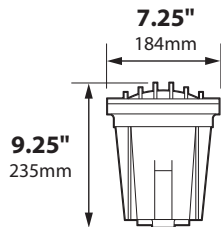

SL-20-MDL

SL-20-MDG

SL-20-MDL
with FA-135MD

BOTTOM

2 Female 3/4" NPS &
3 Female 1/2" NPS
threaded ports available

ACCESSORIES

CATALOG NO.	DESCRIPTION
FA-133-BLT / -BRS	Cast Aluminum or Brass Lens Holder
FA-134-BLT / -BRS	Cast Aluminum or Brass Grate
FA-135-BLT / -BRS	Stamped Aluminum or Brass Eyebrow
FA-08-SL20	Round 1/4" Mini Cell Louver
FA-10-SG-SL20	Flat Stepped Tempered Glass Lens
FA-10-SL20AMBER	Flat Amber Tempered Glass Lens
FA-10-SL20BLUE	Flat Blue Tempered Glass Lens
FA-10-SL20GREEN	Flat Green Tempered Glass Lens
FA-10-SL20RED	Flat Red Tempered Glass Lens
FA-FORM-SL20	Concrete form for SL-20-MD Series