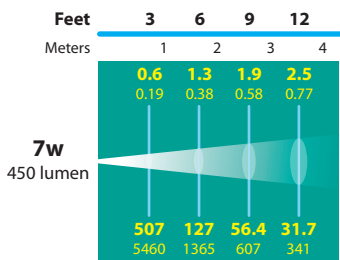

LIGHT DISTRIBUTIONS AND PHOTOMETRICS

**LEDM715
15° SPOT**