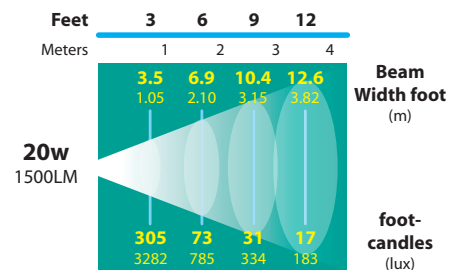

120v Input: Add "120" to end of part number, prior to color code. For example, SL-20-MDLLEDM715-120-BLT

LIGHT DISTRIBUTIONS AND PHOTOMETRICS

LIGHT DISTRIBUTIONS AND PHOTOMETRICS

Black Texture (Standard)	Antique Verde	Bronze Texture	Camel	White Texture	Hunter Texture	Rust	Weathered Iron	Weathered Brown	Stucco	Rubbed Verde	Chrome Powder	Acid Rust	Acid Verde	Black Acid Treatment
-BLT	-ATV	-BRT	-CAM	-WTX	-HTX	-RST	-WIR	-WBR	-STU	-RBV	-CPR	-BAR/CAR	-BAV/CAV	-BAT