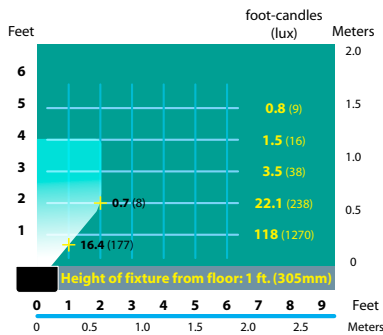

LIGHT DISTRIBUTIONS AND PHOTOMETRICS

SL-18 Half Spread Photometrics