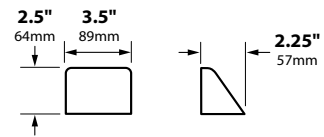

## ORDERING INFORMATION

CATALOG NO.	DESCRIPTION	LAMP	SHIP WEIGHT
SL-18-BLT	Cast Aluminum Surface Light	18w S8 #1141	1.0 lbs.
SL-18-BRS	Cast Brass Surface Light	18w S8 #1141	2.0 lbs.