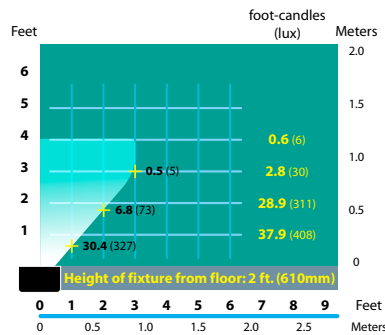

## ORDERING INFORMATION

CATALOG NO.	DESCRIPTION	LAMP	SHIP WEIGHT
SL-18-BLT	Cast Aluminum Surface Light	18w S8 #1141	1.0 lbs.
SL-18-BRS	Cast Brass Surface Light	18w S8 #1141	2.0 lbs.

## LIGHT DISTRIBUTIONS AND PHOTOMETRICS

SL-18 Half Spread Photometrics

SL-18 Half Spread Photometrics