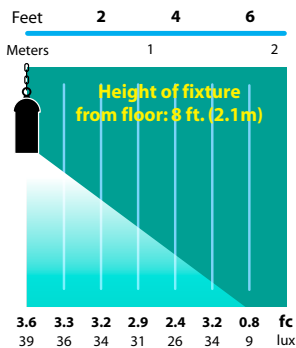

SL-14-COP

ORDERING INFORMATION

CATALOG NO.	DESCRIPTION	LAMP	SHIP WEIGHT
SL-14-BLT	Aluminum Hanging Cylinder Light with Chain and J-Box	18w S8 #1141	2.0 lbs.
SL-14-BRS	Brass Hanging Cylinder Light with Chain and J-Box	18w S8 #1141	3.0 lbs.
SL-14-COP	Copper Hanging Cylinder Light with Chain and J-Box	18w S8 #1141	3.0 lbs.

FOLLOWING WITH ALR12 LAMP (20w max)

SL-14-ALR12-BLT	Aluminum Hanging Cylinder Light with Chain and J-Box	20w ALR12 FL(32°)	2.0 lbs.
SL-14-ALR12-BRS	Brass Hanging Cylinder Light with Chain and J-Box	20w ALR12 FL(32°)	3.0 lbs.
SL-14-ALR12-COP	Copper Hanging Cylinder Light with Chain and J-Box	20w ALR12 FL(32°)	3.0 lbs.

LIGHT DISTRIBUTIONS AND PHOTOMETRICS

SL-14

Half Spread Photometrics
12 ft. (3.7m) diameter

SL-14

Half Spread Photometrics
12 ft. (3.7m) diameter

JOB INFORMATION

Type: _____ Date: _____

Job Name: _____