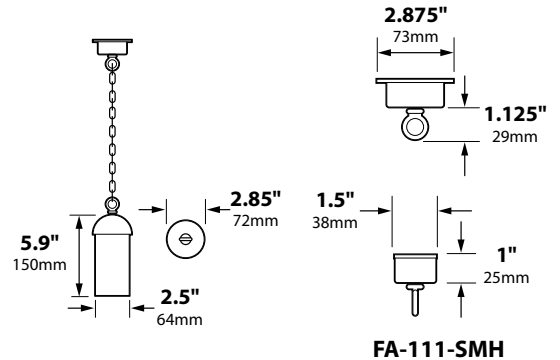

SOCKET: Single contact bayonet, brass nickel plated lamp socket screw shell (Ba15s); Double contact bayonet, brass nickel plated lamp socket screw shell (Ba15d) for ALR lamp

WIRING: Black 2 foot 18/2 zip cord from base of fixture (12v only)
For 25 foot 16/2 fixture lead wire add -25F to catalog number.

SL-14-COP

ORDERING INFORMATION

CATALOG NO.	DESCRIPTION	LAMP	SHIP WEIGHT
SL-14-BLT	Aluminum Hanging Cylinder Light with Chain and J-Box	18w S8 #1141	2.0 lbs.
SL-14-BRS	Brass Hanging Cylinder Light with Chain and J-Box	18w S8 #1141	3.0 lbs.
SL-14-COP	Copper Hanging Cylinder Light with Chain and J-Box	18w S8 #1141	3.0 lbs.

FOLLOWING WITH ALR12 LAMP (20w max)

SL-14-ALR12-BLT	Aluminum Hanging Cylinder Light with Chain and J-Box	20w ALR12 FL(32°)	2.0 lbs.
SL-14-ALR12-BRS	Brass Hanging Cylinder Light with Chain and J-Box	20w ALR12 FL(32°)	3.0 lbs.
SL-14-ALR12-COP	Copper Hanging Cylinder Light with Chain and J-Box	20w ALR12 FL(32°)	3.0 lbs.

LIGHT DISTRIBUTIONS AND PHOTOMETRICS

SL-14

Half Spread Photometrics
12 ft. (3.7m) diameter

SL-14

Half Spread Photometrics
12 ft. (3.7m) diameter

JOB INFORMATION

Type: _____ Date: _____

Job Name: _____