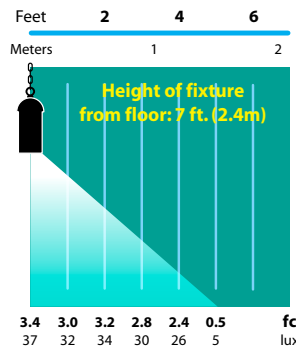

FOLLOWING WITH ALR12 LAMP (20w max)

SL-14-ALR12-BLT	Aluminum Hanging Cylinder Light with Chain and J-Box	20w ALR12 FL(32°)	2.0 lbs.
SL-14-ALR12-BRS	Brass Hanging Cylinder Light with Chain and J-Box	20w ALR12 FL(32°)	3.0 lbs.
SL-14-ALR12-COP	Copper Hanging Cylinder Light with Chain and J-Box	20w ALR12 FL(32°)	3.0 lbs.

FOLLOWING WITH ALR18 LAMP (50w max)

SL-14-ALR18-BLT	Aluminum Hanging Cylinder Light with Chain and J-Box	50w ALR18 FL(25°)	2.0 lbs.
SL-14-ALR18-BRS	Brass Hanging Cylinder Light with Chain and J-Box	50w ALR18 FL(25°)	3.0 lbs.
SL-14-ALR18-COP	Copper Hanging Cylinder Light with Chain and J-Box	50w ALR18 FL(25°)	3.0 lbs.

LIGHT DISTRIBUTIONS AND PHOTOMETRICS

SL-14

Half Spread Photometrics
12 ft. (3.7m) diameter

SL-14

Half Spread Photometrics
12 ft. (3.7m) diameter

JOB INFORMATION

Type: _____ Date: _____

Job Name: _____