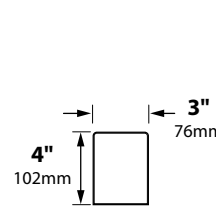

SURFACE/DIRECTIONAL SL-10-ALR18 SERIES

TYPE

SPECIFICATIONS

CONSTRUCTION: Spun aluminum, brass or copper canister; -AB models have matching aluminum, brass or copper adjustable aiming bracket

LENS: None

LAMP SUPPLIED: 50w ALR18 FL(25°); 4000 hours average rating (50w max)

FINISH: Aluminum - Black texture polyester powder coat. Optional finishes available
Brass and Copper - Unfinished. Optional finishes available

SL-10-ALR18-COP

SL-10-ALR18AB-COP

ORDERING INFORMATION

CATALOG NO.	DESCRIPTION	LAMP	SHIP WEIGHT
SL-10-ALR18-BLT	Spun Aluminum Down Light	50w ALR18 FL(25°)	1.0 lbs.
SL-10-ALR18-BRS	Spun Brass Down Light	50w ALR18 FL(25°)	1.0 lbs.
SL-10-ALR18-COP	Spun Copper Down Light	50w ALR18 FL(25°)	1.0 lbs.
SL-10-ALR18AB-BLT	Spun Aluminum Down Light with Aiming Bracket	50w ALR18 FL(25°)	1.0 lbs.
SL-10-ALR18AB-BRS	Spun Brass Down Light with Aiming Bracket	50w ALR18 FL(25°)	1.0 lbs.
SL-10-ALR18AB-COP	Spun Copper Down Light with Aiming Bracket	50w ALR18 FL(25°)	1.0 lbs.

SL-10-ALR18-COP

SL-10-ALR18AB-COP

LIGHT DISTRIBUTIONS AND PHOTOMETRICS

SL-10 with ALR-18
Half Spread Photometrics
22 ft. (6.6m) diameter

SL-10 with ALR-18
Half Spread Photometrics
22 ft. (6.6m) diameter

JOB INFORMATION