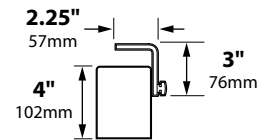

SURFACE/DIRECTIONAL SL-10-ALR18 SERIES

TYPE

SPECIFICATIONS

CONSTRUCTION: Spun aluminum, brass or copper canister; -AB models have matching aluminum, brass or copper adjustable aiming bracket

LENS: None

LAMP SUPPLIED: 50w ALR18 FL(25°); 4000 hours average rating (50w max)

FINISH: Aluminum - Black texture polyester powder coat. Optional finishes available
Brass and Copper - Unfinished. Optional finishes available

SL-10-ALR18-COP

SL-10-ALR18AB-COP

ORDERING INFORMATION

CATALOG NO.	DESCRIPTION	LAMP	SHIP WEIGHT
SL-10-ALR18-BLT	Spun Aluminum Down Light	50w ALR18 FL(25°)	1.0 lbs.
SL-10-ALR18-BRS	Spun Brass Down Light	50w ALR18 FL(25°)	1.0 lbs.
SL-10-ALR18-COP	Spun Copper Down Light	50w ALR18 FL(25°)	1.0 lbs.
SL-10-ALR18AB-BLT	Spun Aluminum Down Light with Aiming Bracket	50w ALR18 FL(25°)	1.0 lbs.
SL-10-ALR18AB-BRS	Spun Brass Down Light with Aiming Bracket	50w ALR18 FL(25°)	1.0 lbs.
SL-10-ALR18AB-COP	Spun Copper Down Light with Aiming Bracket	50w ALR18 FL(25°)	1.0 lbs.

SL-10-ALR18-COP

SL-10-ALR18AB-COP

LIGHT DISTRIBUTIONS AND PHOTOMETRICS

SL-10 with ALR-18
Half Spread Photometrics
22 ft. (6.6m) diameter

SL-10 with ALR-18
Half Spread Photometrics
22 ft. (6.6m) diameter

JOB INFORMATION