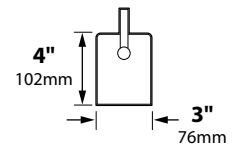

SURFACE/DIRECTIONAL SL-10-ALR18 SERIES

TYPE

SPECIFICATIONS

CONSTRUCTION: Spun aluminum, brass or copper canister; -AB models have matching aluminum, brass or copper adjustable aiming bracket

LENS: None

LAMP SUPPLIED: 50w ALR18 FL(25°); 4000 hours average rating (50w max)

FINISH: Aluminum - Black texture polyester powder coat. Optional finishes available
Brass and Copper - Unfinished. Optional finishes available

SL-10-ALR18-COP

SL-10-ALR18AB-COP

ORDERING INFORMATION

CATALOG NO.	DESCRIPTION	LAMP	SHIP WEIGHT
SL-10-ALR18-BLT	Spun Aluminum Down Light	50w ALR18 FL(25°)	1.0 lbs.
SL-10-ALR18-BRS	Spun Brass Down Light	50w ALR18 FL(25°)	1.0 lbs.
SL-10-ALR18-COP	Spun Copper Down Light	50w ALR18 FL(25°)	1.0 lbs.
SL-10-ALR18AB-BLT	Spun Aluminum Down Light with Aiming Bracket	50w ALR18 FL(25°)	1.0 lbs.
SL-10-ALR18AB-BRS	Spun Brass Down Light with Aiming Bracket	50w ALR18 FL(25°)	1.0 lbs.
SL-10-ALR18AB-COP	Spun Copper Down Light with Aiming Bracket	50w ALR18 FL(25°)	1.0 lbs.

SL-10-ALR18-COP

SL-10-ALR18AB-COP

LIGHT DISTRIBUTIONS AND PHOTOMETRICS

SL-10 with ALR-18
Half Spread Photometrics
22 ft. (6.6m) diameter

SL-10 with ALR-18
Half Spread Photometrics
22 ft. (6.6m) diameter

JOB INFORMATION