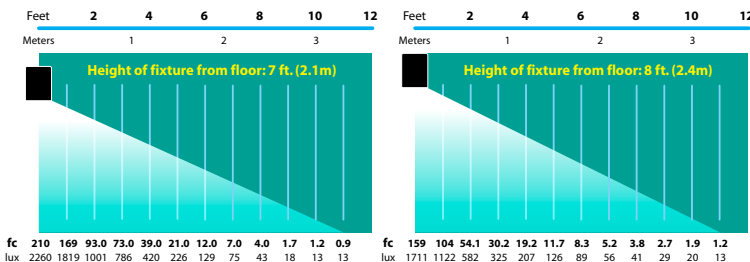

SURFACE/DIRECTIONAL SL-10-ALR18 SERIES

TYPE

SPECIFICATIONS

CONSTRUCTION: Spun aluminum, brass or copper canister; -AB models have matching aluminum, brass or copper adjustable aiming bracket

LENS: None

LAMP SUPPLIED: 50w ALR18 FL(25°); 4000 hours average rating (50w max)

FINISH: Aluminum - Black texture polyester powder coat. Optional finishes available
Brass and Copper - Unfinished. Optional finishes available

SL-10-ALR18-COP

SL-10-ALR18AB-COP

ORDERING INFORMATION

CATALOG NO.	DESCRIPTION	LAMP	SHIP WEIGHT
SL-10-ALR18-BLT	Spun Aluminum Down Light	50w ALR18 FL(25°)	1.0 lbs.
SL-10-ALR18-BRS	Spun Brass Down Light	50w ALR18 FL(25°)	1.0 lbs.
SL-10-ALR18-COP	Spun Copper Down Light	50w ALR18 FL(25°)	1.0 lbs.
SL-10-ALR18AB-BLT	Spun Aluminum Down Light with Aiming Bracket	50w ALR18 FL(25°)	1.0 lbs.
SL-10-ALR18AB-BRS	Spun Brass Down Light with Aiming Bracket	50w ALR18 FL(25°)	1.0 lbs.
SL-10-ALR18AB-COP	Spun Copper Down Light with Aiming Bracket	50w ALR18 FL(25°)	1.0 lbs.

SL-10-ALR18-COP

SL-10-ALR18AB-COP

LIGHT DISTRIBUTIONS AND PHOTOMETRICS

SL-10 with ALR-18
Half Spread Photometrics
22 ft. (6.6m) diameter

SL-10 with ALR-18
Half Spread Photometrics
22 ft. (6.6m) diameter

JOB INFORMATION