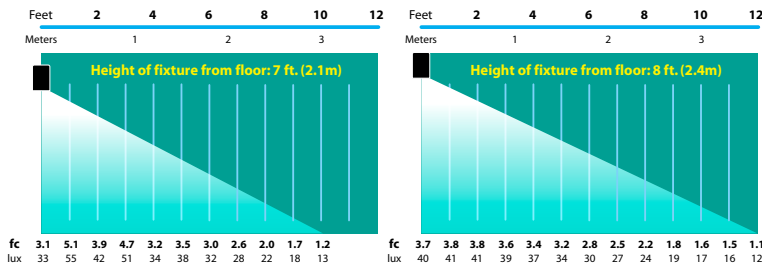

LIGHT DISTRIBUTIONS AND PHOTOMETRICS

SL-09
Half Spread Photometrics
20 ft. (6.0m) diameter

SL-09
Half Spread Photometrics
24 ft. (7.2m) diameter

Black Texture (Standard)	Antique Verde	Bronze Texture	Camel	White Texture	Hunter Texture	Rust	Weathered Iron	Weathered Brown	Stucco	Rubbed Verde	Chrome Powder	Acid Rust	Acid Verde	Black Acid Treatment
-BLT	-ATV	-BRT	-CAM	-WTX	-HTX	-RST	-WIR	-WBR	-STU	-RBV	-CPR	-BAR/CAR	-BAV/CAV	-BAT

JOB INFORMATION

Type: _____ Date: _____

Job Name: _____

Cat. No.: _____

Lamp(s): _____

Specifier: _____

Contractor: _____

Notes: _____

FOCUS INDUSTRIES INC.
25301 COMMERCENTRE DRIVE
LAKE FOREST, CA 92630

www.focusindustries.com
sales@focusindustries.com
(949) 830-1350 • FAX (949) 830-3390