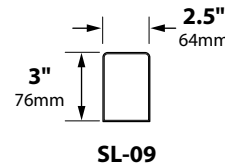

SURFACE/DIRECTIONAL SL-09 SERIES

TYPE

SPECIFICATIONS

CONSTRUCTION: Spun aluminum, brass or copper canister; -AB models have matching aluminum, brass or copper adjustable aiming bracket

LENS: None

LAMP SUPPLIED: 18w S8 #1141; 1200 hours average rating (25w max)

LAMP SUPPLIED -ALR12 MODELS: 20w ALR12 FL (32°); 4000 hours average rating (20w max)

LAMP OPTIONS: We recommend 10,000 hours average rating Xenon (-X) or Halogen (-H) or 2.2w 50,000 hours average rating OMNI-2 LED (-LED2)

SOCKET: Single contact bayonet, brass nickel plated lamp socket screw shell (Ba15s) or double contact bayonet base (Ba15d), both with 200°C silicone lead wires

WIRING: Black 3 foot 18/2 zip cord from base of fixture (12v only)

For 25 foot 16/2 fixture lead wire add -25F to catalog number.

CONNECTION: FA-05 Quick Connector (not supplied) from fixture to main cable (12/2, 10/2 or 8/2 only)

MOUNTING: -AB models have surface mount aiming bracket and hardware

FINISH: Aluminum - Black texture polyester powder coat. Optional finishes available Brass and Copper - Unfinished. Optional finishes available

ORDERING INFORMATION

CATALOG NO.	DESCRIPTION	LAMP	SHIP WEIGHT
SL-09-BLT	Spun Aluminum Down Light	18w S8 #1141	1.0 lbs.
SL-09-BRS	Spun Brass Down Light	18w S8 #1141	1.0 lbs.
SL-09-COP	Spun Copper Down Light	18w S8 #1141	1.0 lbs.
SL-09-AB-BLT	Spun Aluminum Down Light with Aiming Bracket	18w S8 #1141	1.0 lbs.
SL-09-AB-BRS	Spun Brass Down Light with Aiming Bracket	18w S8 #1141	1.0 lbs.
SL-09-AB-COP	Spun Copper Down Light with Aiming Bracket	18w S8 #1141	1.0 lbs.

FOLLOWING ALR12 FIXTURES ARE ALSO AVAILABLE WITH 6° NARROW SPOT & 18° MEDIUM SPOT