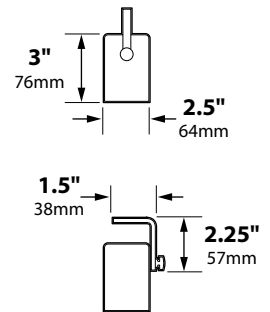

SURFACE/DIRECTIONAL SL-09 SERIES

TYPE

SPECIFICATIONS

CONSTRUCTION: Spun aluminum, brass or copper canister; -AB models have matching aluminum, brass or copper adjustable aiming bracket

LENS: None

LAMP SUPPLIED: 18w S8 #1141; 1200 hours average rating (25w max)

LAMP SUPPLIED -ALR12 MODELS: 20w ALR12 FL (32°); 4000 hours average rating (20w max)

LAMP OPTIONS: We recommend 10,000 hours average rating Xenon (-X) or Halogen (-H) or 2.2w 50,000 hours average rating OMNI-2 LED (-LED2)

SOCKET: Single contact bayonet, brass nickel plated lamp socket screw shell (Ba15s) or double contact bayonet base (Ba15d), both with 200°C silicone lead wires

WIRING: Black 3 foot 18/2 zip cord from base of fixture (12v only)

For 25 foot 16/2 fixture lead wire add -25F to catalog number.

CONNECTION: FA-05 Quick Connector (not supplied) from fixture to main cable (12/2, 10/2 or 8/2 only)

MOUNTING: -AB models have surface mount aiming bracket and hardware

FINISH: Aluminum - Black texture polyester powder coat. Optional finishes available Brass and Copper - Unfinished. Optional finishes available

ORDERING INFORMATION

CATALOG NO.	DESCRIPTION	LAMP	SHIP WEIGHT
SL-09-BLT	Spun Aluminum Down Light	18w S8 #1141	1.0 lbs.
SL-09-BRS	Spun Brass Down Light	18w S8 #1141	1.0 lbs.
SL-09-COP	Spun Copper Down Light	18w S8 #1141	1.0 lbs.
SL-09-AB-BLT	Spun Aluminum Down Light with Aiming Bracket	18w S8 #1141	1.0 lbs.
SL-09-AB-BRS	Spun Brass Down Light with Aiming Bracket	18w S8 #1141	1.0 lbs.
SL-09-AB-COP	Spun Copper Down Light with Aiming Bracket	18w S8 #1141	1.0 lbs.

FOLLOWING ALR12 FIXTURES ARE ALSO AVAILABLE WITH 6° NARROW SPOT & 18° MEDIUM SPOT