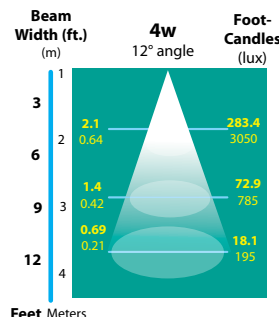

FL-LED-MR16-ESX

BEAM/GLARE CONTROL ACCESSORIES

- FA-08-21 Round 1/8" Black Hex Cell Louver
- FA-11-BLUE Blue Tempered Flat Glass Lens
- FA-11-GREEN Green Tempered Flat Glass Lens
- FA-11-AMBER Amber Tempered Flat Glass Lens
- FA-11-RED Red Tempered Flat Glass Lens
- FA-98-36C16 Linear Spread Tempered Glass Lens
- FA-104-SB Wide Spread Sand Blasted Glass Lens

JOB INFORMATION	
Type:	Date:
Job Name:	
Cat.No.:	
Lamp(s):	
Specifier:	
Contractor:	
Notes:	
FOCUS INDUSTRIES INC.® 25301 COMMERCENTRE DRIVE LAKE FOREST, CA 92630	
www.focusindustries.com sales@focusindustries.com (949) 830-1350 • FAX (949) 830-3390	

Black Texture (Standard)	Antique Verde	Bronze Texture	Camel	White Texture	Hunter Texture	Rust	Weathered Iron	Weathered Brown	Stucco	Rubbed Verde	Chrome Powder	Acid Rust	Acid Verde	Black Acid Treatment
-BLT	-ATV	-BRT	-CAM	-WTX	-HTX	-RST	-WIR	-WBR	-STU	-RBV	-CPR	-BAR/CAR	-BAV/CAV	-BAT