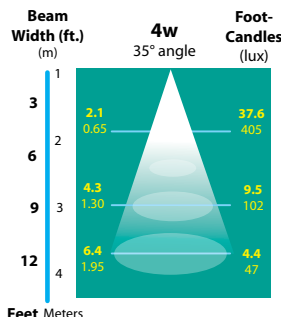

FL-LED-MR16-BAB