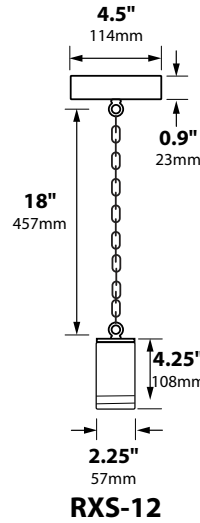

## SPECIFICATIONS

**CONSTRUCTION:** Machined brass cylinder with threaded cap on 18" long baby oval brass chain and cast brass hoop; matching brass FA-24-LG canopy

**LENS:** Clear tempered stepped glass

**SOCKET:** High temperature ceramic GU5.3 bi-pin with 250°C silicone lead wires

**WIRING:** Black 2 foot 18/2 zip cord from base of fixture (12v only)  
For 25 foot 16/2 fixture lead wire add -25F to catalog number.

**CONNECTION:** FA-05 Quick Connector (not supplied) from fixture to main cable (12/2, 10/2 or 8/2 only)

**FINISH:** Brass-Unfinished brass. Optional finishes available

RXS-12-BRS

## ORDERING INFORMATION

CATALOG NO.	DESCRIPTION	LAMP	SHIP WEIGHT
RXS-12-BRS	Cast Brass Bullet Hanging Light	20w MR16 FL(BAB)	3.0 lbs.