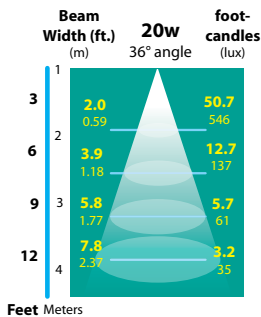

LIGHT DISTRIBUTIONS AND PHOTOMETRICS

FL-13-BAB-FG