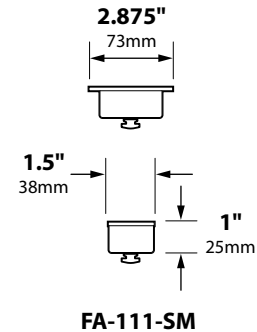

LIGHT DISTRIBUTIONS AND PHOTOMETRICS

BEAM/GLARE CONTROL ACCESSORIES

FA-08-23	Round 1/8" Hex Cell Louver
FA-11-23-BLUE	Blue Tempered Glass Lens
FA-11-23-GREEN	Green Tempered Glass Lens
FA-98-23	Linear Spread Tempered Glass Lens
FA-104-23	Wide Spread Tempered Glass Lens Softener

JOB INFORMATION

Type: _____ Date: _____

Job Name: _____

Cat. No.: _____

Lamp(s): _____

Specifier: _____

Contractor: _____

Notes: _____

FOCUS INDUSTRIES INC. 25301 COMMERCENTRE DRIVE LAKE FOREST, CA 92630
www.focusindustries.com sales@focusindustries.com (949) 830-1350 • FAX (949) 830-3390

Black Texture (Standard)	Antique Verde	Bronze Texture	Camel	White Texture	Hunter Texture	Rust	Weathered Iron	Weathered Brown	Stucco	Rubbed Verde	Chrome Powder	Terra Cotta	Acid Rust	Acid Verde	Black Acid Treatment
-BLT	-ATV	-BRT	-CAM	-WTX	-HTX	-RST	-WIR	-WBR	-STU	-RBV	-CPR	-TRC	-BAR/CAR	-BAV/CAV	-BAT