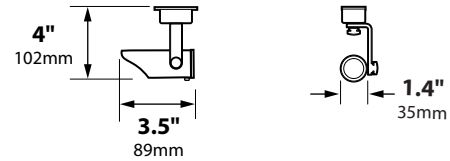

ORDERING INFORMATION

CATALOG NO.	DESCRIPTION	LAMP	SHIP WEIGHT
RXS-03-COP	Copper Surface Mount Bullet with Aiming Bracket and J-Box	20w MR8 (FL)	2.0 lbs.