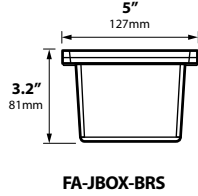

PATH LIGHTS PL-23 SERIES

TYPE

MOUNTING ACCESSORIES FOR 120V LED DRIVER

LIGHT DISTRIBUTIONS AND PHOTOMETRICS

PL-23 LED3 (Omni-3 LED)

HORIZONTAL FOOTCANDLES
24" TO TOP OF FIXTURE FROM FLOOR
HORIZONTAL FC MEASURED ON FLOOR

PL-23 LEDP (3000K)

HORIZONTAL FOOTCANDLES
24" TO TOP OF FIXTURE FROM FLOOR
HORIZONTAL FC MEASURED ON FLOOR

Black Texture (Standard)	Antique Verde	Bronze Texture	Camel	White Texture	Hunter Texture	Rust	Weathered Iron	Weathered Brown	Stucco	Rubbed Verde	Chrome Powder	Acid Rust	Acid Verde	Black Acid Treatment
-BLT	-ATV	-BRT	-CAM	-WTX	-HTX	-RST	-WIR	-WBR	-STU	-RBV	-CPR	-BAR/CAR	-BAV/CAV	-BAT