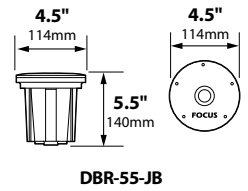

PATH LIGHTS PL-23 SERIES

TYPE

MOUNTING ACCESSORIES FOR 120V LED DRIVER

LIGHT DISTRIBUTIONS AND PHOTOMETRICS

PL-23 LED3 (Omni-3 LED)

HORIZONTAL FOOTCANDLES
24" TO TOP OF FIXTURE FROM FLOOR
HORIZONTAL FC MEASURED ON FLOOR

PL-23 LEDP (3000K)

HORIZONTAL FOOTCANDLES
24" TO TOP OF FIXTURE FROM FLOOR
HORIZONTAL FC MEASURED ON FLOOR

Black Texture (Standard)	Antique Verde	Bronze Texture	Camel	White Texture	Hunter Texture	Rust	Weathered Iron	Weathered Brown	Stucco	Rubbed Verde	Chrome Powder	Acid Rust	Acid Verde	Black Acid Treatment
-BLT	-ATV	-BRT	-CAM	-WTX	-HTX	-RST	-WIR	-WBR	-STU	-RBV	-CPR	-BAR/CAR	-BAV/CAV	-BAT