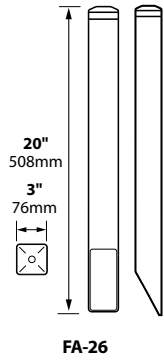

PATH LIGHTS PL-23 SERIES

TYPE

MOUNTING ACCESSORIES FOR 120V LED DRIVER

LIGHT DISTRIBUTIONS AND PHOTOMETRICS

PL-23 LED3 (Omni-3 LED)

HORIZONTAL FOOTCANDLES
24" TO TOP OF FIXTURE FROM FLOOR
HORIZONTAL FC MEASURED ON FLOOR

PL-23 LEDP (3000K)

HORIZONTAL FOOTCANDLES
24" TO TOP OF FIXTURE FROM FLOOR
HORIZONTAL FC MEASURED ON FLOOR

Black Texture (Standard)	Antique Verde	Bronze Texture	Camel	White Texture	Hunter Texture	Rust	Weathered Iron	Weathered Brown	Stucco	Rubbed Verde	Chrome Powder	Acid Rust	Acid Verde	Black Acid Treatment
-BLT	-ATV	-BRT	-CAM	-WTX	-HTX	-RST	-WIR	-WBR	-STU	-RBV	-CPR	-BAR/CAR	-BAV/CAV	-BAT