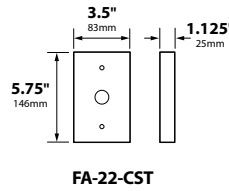

PATH LIGHTS PL-23 SERIES

TYPE

MOUNTING ACCESSORIES FOR 120V LED DRIVER

LIGHT DISTRIBUTIONS AND PHOTOMETRICS

PL-23 LED3 (Omni-3 LED)

HORIZONTAL FOOTCANDLES
24" TO TOP OF FIXTURE FROM FLOOR
HORIZONTAL FC MEASURED ON FLOOR

PL-23 LEDP (3000K)

HORIZONTAL FOOTCANDLES
24" TO TOP OF FIXTURE FROM FLOOR
HORIZONTAL FC MEASURED ON FLOOR

Black Texture (Standard)	Antique Verde	Bronze Texture	Camel	White Texture	Hunter Texture	Rust	Weathered Iron	Weathered Brown	Stucco	Rubbed Verde	Chrome Powder	Acid Rust	Acid Verde	Black Acid Treatment
-BLT	-ATV	-BRT	-CAM	-WTX	-HTX	-RST	-WIR	-WBR	-STU	-RBV	-CPR	-BAR/CAR	-BAV/CAV	-BAT