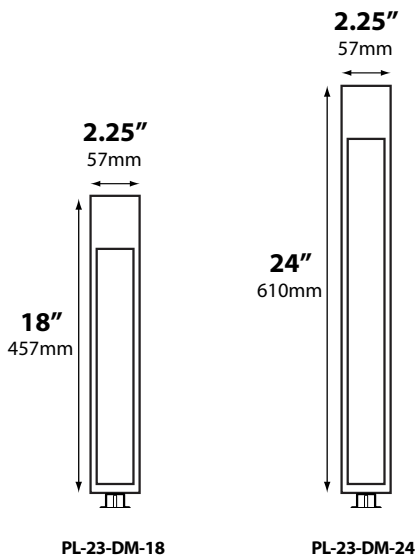

## SPECIFICATIONS

**CONSTRUCTION:** Extruded 2.25" square aluminum or brass.

**LIGHT SOURCE OPTIONS:** 12v, 3w, 160 lumen, 50,000 hour OMNI-3 LED (-LED3);  
12v, 4w, 300lm, 50,000 hour LED Panel (-LEDP)

## ORDERING INFORMATION

CATALOG NO.	DESCRIPTION	LAMP	SHIP WEIGHT
PL-23-DM18-LED3-120V-BLT	18" Square Aluminum Bollard	3w Omni LED	3.0 lbs.
PL-23-DM18-LED3-120V-BRS	18" Square Brass Bollard	3w Omni LED	6.0 lbs.
PL-23-DM24-LED3-120V-BLT	24" Square Aluminum Bollard	3w Omni LED	3.0 lbs.
PL-23-DM24-LED3-120V-BRS	24" Square Brass Bollard	3w Omni LED	6.0 lbs.
PL-23-DM18-LEDP-120V-BLT	18" Square Aluminum Bollard	4w LED Panel	3.0 lbs.
PL-23-DM18-LEDP-120V-BRS	18" Square Brass Bollard	4w LED Panel	6.0 lbs.
PL-23-DM24-LEDP-120V-BLT	24" Square Aluminum Bollard	4w LED Panel	3.0 lbs.
PL-23-DM24-LEDP-120V-BRS	24" Square Brass Bollard	4w LED Panel	6.0 lbs.