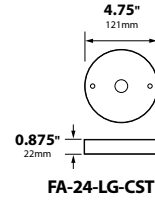

PATH LIGHTS PL-23 SERIES

TYPE

MOUNTING ACCESSORIES FOR 120V LED DRIVER

LIGHT DISTRIBUTIONS AND PHOTOMETRICS

PL-23 LED3 (Omni-3 LED)

HORIZONTAL FOOTCANDLES
24" TO TOP OF FIXTURE FROM FLOOR
HORIZONTAL FC MEASURED ON FLOOR

PL-23 LEDP (3000K)

HORIZONTAL FOOTCANDLES
24" TO TOP OF FIXTURE FROM FLOOR
HORIZONTAL FC MEASURED ON FLOOR

Black Texture (Standard)	Antique Verde	Bronze Texture	Camel	White Texture	Hunter Texture	Rust	Weathered Iron	Weathered Brown	Stucco	Rubbed Verde	Chrome Powder	Acid Rust	Acid Verde	Black Acid Treatment
-BLT	-ATV	-BRT	-CAM	-WTX	-HTX	-RST	-WIR	-WBR	-STU	-RBV	-CPR	-BAR/CAR	-BAV/CAV	-BAT