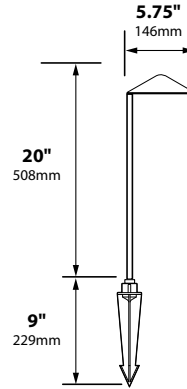

SOCKET: None- LED is hard wired inside fixture

LENS: Clear acrylic (standard) Optional sand blast (-SB) or White (-WHT) available

WIRING: Black 3 foot 18/2 zip cord from base of fixture (12v only)

For 25 foot 16/2 fixture lead wire add -25F to catalog number.

120v standard wiring

CONNECTION: FA-05 Quick Connector (not supplied) from fixture to main cable (12/2, 10/2 or 8/2 only) 12v only

MOUNTING: FA-03 black 9" ABS stake, tapped 1/2" NPS

FINISH: Aluminum - Black texture polyester powder coat. Optional finishes available
Brass - Unfinished brass. Optional finishes available

NOTE: Optional 120v to 277v drivers available. Must use FA-26 mounting post or junction box

PL-20-LEDP-BAR

IP54

ORDERING INFORMATION

CATALOG NO.	DESCRIPTION	LAMP	SHIP WEIGHT
PL-20_LEDP-BLT	Cast Aluminum 5.75" China Hat	4w Round LED Panel	3.0 lbs.
PL-20-LEDP-BRS	Cast Brass 5.75" China Hat	4w Round LED Panel	6.0 lbs.

MOUNTING ACCESSORIES

LIGHT DISTRIBUTIONS AND PHOTOMETRICS

PL-20
Half Spread Photometrics
10 ft. (3.0m) diameter

JOB INFORMATION

Type: _____ Date: _____

Job Name: _____

Cat. No.: _____

Lamp(s): _____