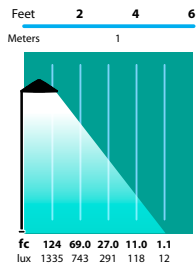

MOUNTING ACCESSORIES

LIGHT DISTRIBUTIONS AND PHOTOMETRICS

PL-20
Half Spread Photometrics
10 ft. (3.0m) diameter

JOB INFORMATION

Type: _____ Date: _____

Job Name: _____

Cat. No.: _____

Lamp(s): _____