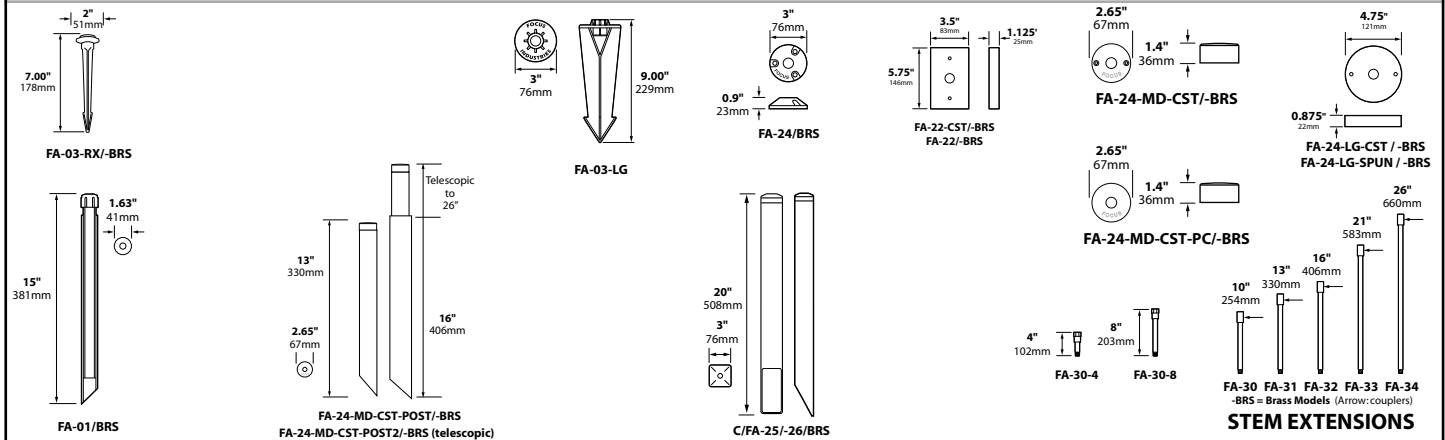

NOTE: Optional 120v to 277v drivers available. Must use FA-26 mounting post or junction box

PL-20-LEDP-BAR

IP54

ORDERING INFORMATION

CATALOG NO.	DESCRIPTION	LAMP	SHIP WEIGHT
PL-20_LEDP-BLT	Cast Aluminum 5.75" China Hat	4w Round LED Panel	3.0 lbs.
PL-20-LEDP-BRS	Cast Brass 5.75" China Hat	4w Round LED Panel	6.0 lbs.

MOUNTING ACCESSORIES

LIGHT DISTRIBUTIONS AND PHOTOMETRICS

PL-20
Half Spread Photometrics
10 ft. (3.0m) diameter

JOB INFORMATION

Type: _____ Date: _____

Job Name: _____

Cat. No.: _____

Lamp(s): _____