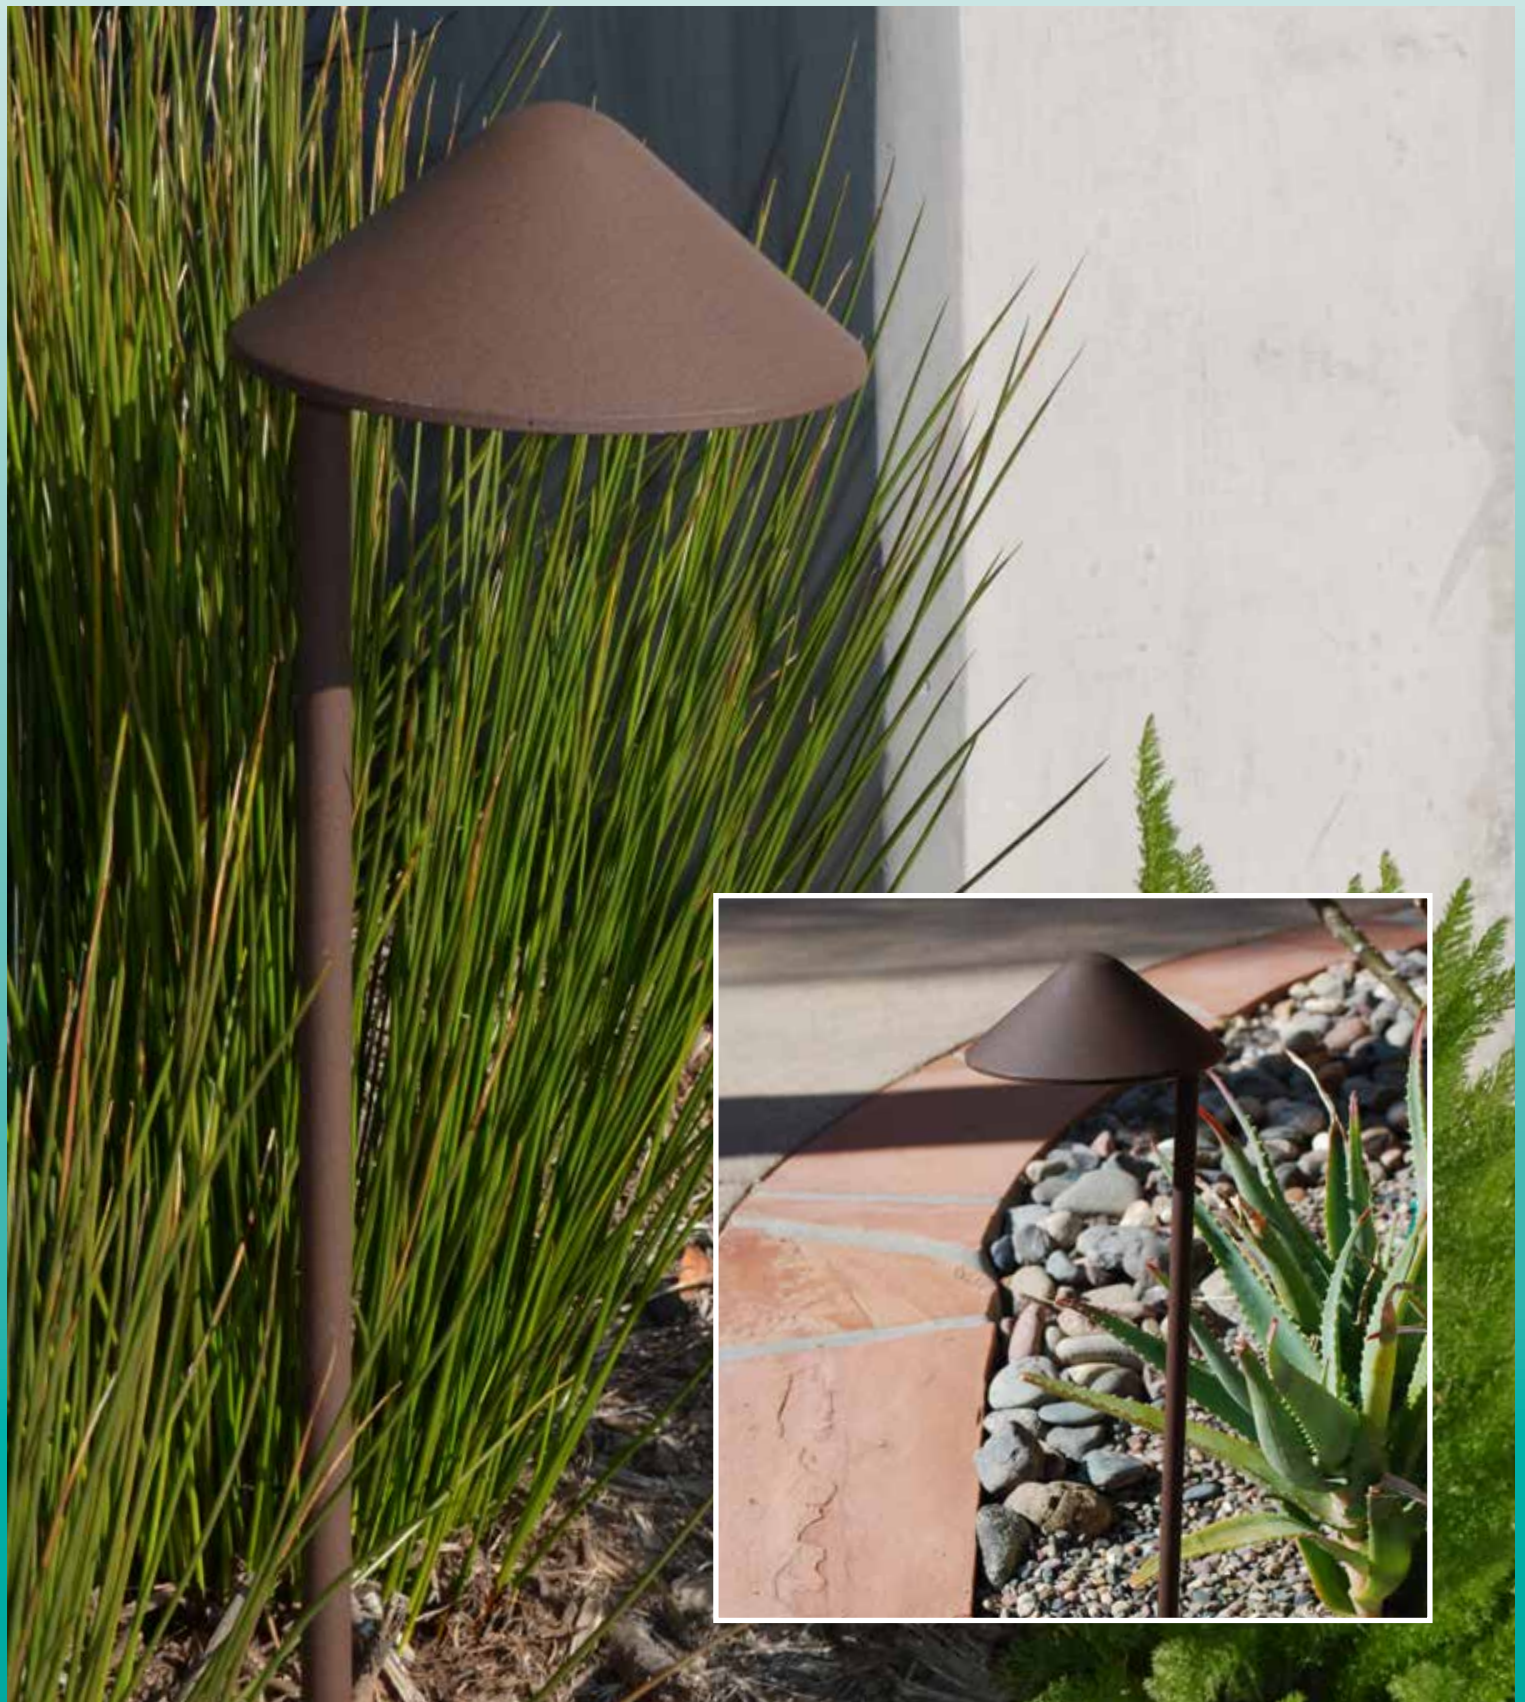

landscape • entertainment • architectural • hospitality • illumination

PL-20-LEDP SERIES PATH LIGHT

LED PATH LIGHTS PL-20-LEDP SERIES

TYPE

SPECIFICATIONS

CONSTRUCTION: Cast aluminum or cast brass China Hat; matching extruded aluminum or brass stanchion

LIGHT SOURCE: 12v, 4w, 300 lumen integrated round LED flat panel, warm white 3000K; optional cool white 5200K 320 lumen available (modify part number to LEDP52)

LIFETIME RATING: 50,000 Hours

12v EXTERNAL DRIVER: 4w 350mA output, 12v AC input. Voltage range of 9 to 18 volts with optimum operating range of 10 to 15 volts for consistent performance and brightness. For use with magnetic transformers only.

SOCKET: None- LED is hard wired inside fixture

LENS: Clear acrylic (standard) Optional sand blast (-SB) or White (-WHT) available

WIRING: Black 3 foot 18/2 zip cord from base of fixture (12v only)

For 25 foot 16/2 fixture lead wire add -25F to catalog number.

120v standard wiring

CONNECTION: FA-05 Quick Connector (not supplied) from fixture to main cable (12/2, 10/2 or 8/2 only) 12v only

MOUNTING: FA-03 black 9" ABS stake, tapped 1/2" NPS

FINISH: Aluminum - Black texture polyester powder coat. Optional finishes available
Brass - Unfinished brass. Optional finishes available