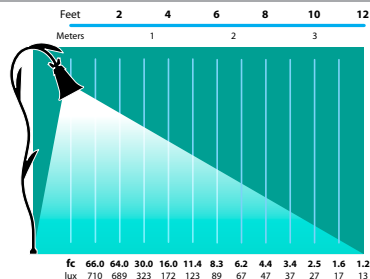

LIGHT DISTRIBUTIONS AND PHOTOMETRICS

PL-13
Half Spread Photometrics
24 ft. (7.3m) diameter

JOB INFORMATION

Type: _____ Date: _____

Job Name: _____

Cat. No.: _____

Lamp(s): _____

Specifier: _____

Contractor: _____

Notes: _____

FOCUS INDUSTRIES INC.
25301 COMMERCENTRE DRIVE
LAKE FOREST, CA 92630

www.focusindustries.com
sales@focusindustries.com
(949) 830-1350 • FAX (949) 830-3390

Black Texture (Standard)	Antique Verde	Bronze Texture	Camel	White Texture	Hunter Texture	Rust	Weathered Iron	Weathered Brown	Stucco	Rubbed Verde	Chrome Powder	Acid Rust	Acid Verde	Black Acid Treatment
-BLT	-ATV	-BRT	-CAM	-WTX	-HTX	-RST	-WIR	-WBR	-STU	-RBV	-CPR	-BAR/CAR	-BAV/CAV	-BAT