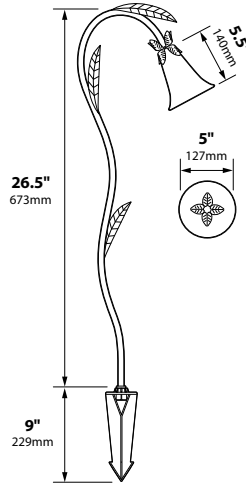

## ORDERING INFORMATION

CATALOG NO.	DESCRIPTION	LAMP	SHIP WEIGHT
PL-13-COP	Spun Copper 5.5" Bell, with Leaves	18w S8 #1141	4.0 lbs.

**FA-22-CST/-BRS**: 5.75" (146mm) height, 3.5" (89mm) diameter.

**FA-22/BRS**: 1.125" (29mm) height, 3" (76mm) diameter.

**FA-24-MD-CST/-BRS**: 2.65" (67mm) height, 1.4" (36mm) diameter.

**FA-24-LG-CST / -BRS**: 4.75" (121mm) height, 0.875" (22mm) diameter.

**FA-24-LG-SPUN / -BRS**: 2.65" (67mm) height, 1.4" (36mm) diameter.

**FA-24-MD-CST-PC/-BRS**: 2.65" (67mm) height, 1.4" (36mm) diameter.

**FA-01/BRS**: 15" (381mm) height, 1.63" (41mm) diameter.

**FA-24-MD-CST-POST/-BRS**: 13" (330mm) height, 2.65" (67mm) diameter.

**FA-24-MD-CST-POST2/-BRS (telescopic)**: Telescopic to 26" height, 16" (406mm) diameter.

**C/FA-25/-26/BRS**: 20" (508mm) height, 3" (76mm) diameter.

**C/FA-26-75W/BRS**: 20" (508mm) height, 3" (76mm) diameter.