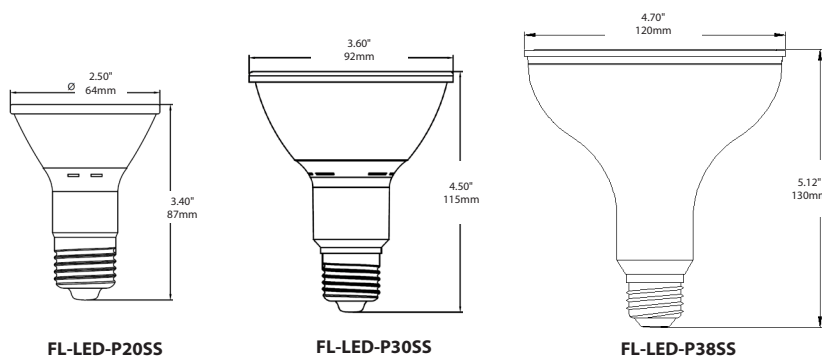

JOB INFORMATION

Type: _____ Date: _____

Job Name: _____

Cat. No.: _____

Lamp(s): _____

Specifier: _____

Contractor: _____

Notes: _____

FOCUS INDUSTRIES INC.
25301 COMMERCENTRE DRIVE
LAKE FOREST, CA 92630

www.focusindustries.com
sales@focusindustries.com
(949) 830-1350 • FAX (949) 830-3390