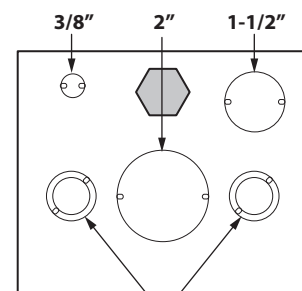

2X 3/4" & 1"
Double Knockout

BOTTOM PANEL KNOCKOUTS

ORDERING INFORMATION

CATALOG NO.	DESCRIPTION	OUTPUT
MST-12-200	Stainless Steel 200 Watt Transformer	12.5v
MST-12-300	Stainless Steel 300 Watt Transformer	12.5v
MST-212-600	Stainless Steel 600 Watt Transformer	12.5v
MST-12-300-MV	Stainless Steel 300 Watt Multi-Voltage Transformer	12.5v, 13.5v, 14.5v
MST-212-600-MV	Stainless Steel 600 Watt Multi-Voltage Transformer	12.5v, 13.5v, 14.5v

NOTE: 220v, 240v and 277v available 12.5v output in 300w increment only Not MV output

FOR 220v, 240v and 277v no dimmer option

JOB INFORMATION

Type:	Date:
Job Name:	
Cat. No.:	
Lamp(s):	
Specifier:	
Contractor:	
Notes:	

FOCUS INDUSTRIES INC.
25301 COMMERCENTRE DRIVE
LAKE FOREST, CA 92630

www.focusindustries.com
sales@focusindustries.com
(949) 830-1350 • FAX (949) 830-3390

Black Gloss	Antique Verde	Black Texture	Bronze Texture	Camel	Chrome Powder	Hunter Texture	Rust	Weathered Iron	Weathered Brown	White Texture	Rubbed Verde	Stucco	Terra Cotta
-BLK	-ATV	-BLT	-BRT	-CAM	-CPR	-HTX	-RST	-WIR	-WBR	-WTX	-RBV	-STU	-TRC