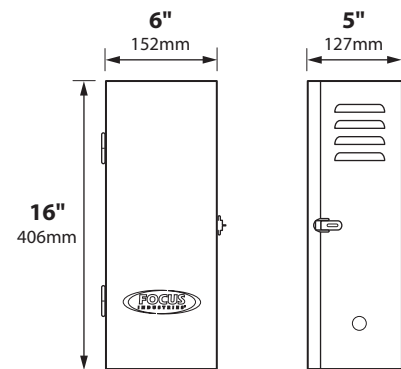

2X 3/4" & 1"
Double Knockout

BOTTOM PANEL KNOCKOUTS

ORDERING INFORMATION

CATALOG NO.	DESCRIPTION	OUTPUT
MST-12-200	Stainless Steel 200 Watt Transformer	12.5v
MST-12-300	Stainless Steel 300 Watt Transformer	12.5v
MST-212-600	Stainless Steel 600 Watt Transformer	12.5v
MST-12-300-MV	Stainless Steel 300 Watt Multi-Voltage Transformer	12.5v, 13.5v, 14.5v
MST-212-600-MV	Stainless Steel 600 Watt Multi-Voltage Transformer	12.5v, 13.5v, 14.5v

NOTE: 220v, 240v and 277v available 12.5v output in 300w increment only Not MV output

FOR 220v, 240v and 277v no dimmer option

JOB INFORMATION

Type:	Date:
Job Name:	
Cat. No.:	
Lamp(s):	
Specifier:	
Contractor:	
Notes:	

FOCUS INDUSTRIES INC.
25301 COMMERCENTRE DRIVE
LAKE FOREST, CA 92630

www.focusindustries.com
sales@focusindustries.com
(949) 830-1350 • FAX (949) 830-3390

Black Gloss	Antique Verde	Black Texture	Bronze Texture	Camel	Chrome Powder	Hunter Texture	Rust	Weathered Iron	Weathered Brown	White Texture	Rubbed Verde	Stucco	Terra Cotta
-BLK	-ATV	-BLT	-BRT	-CAM	-CPR	-HTX	-RST	-WIR	-WBR	-WTX	-RBV	-STU	-TRC