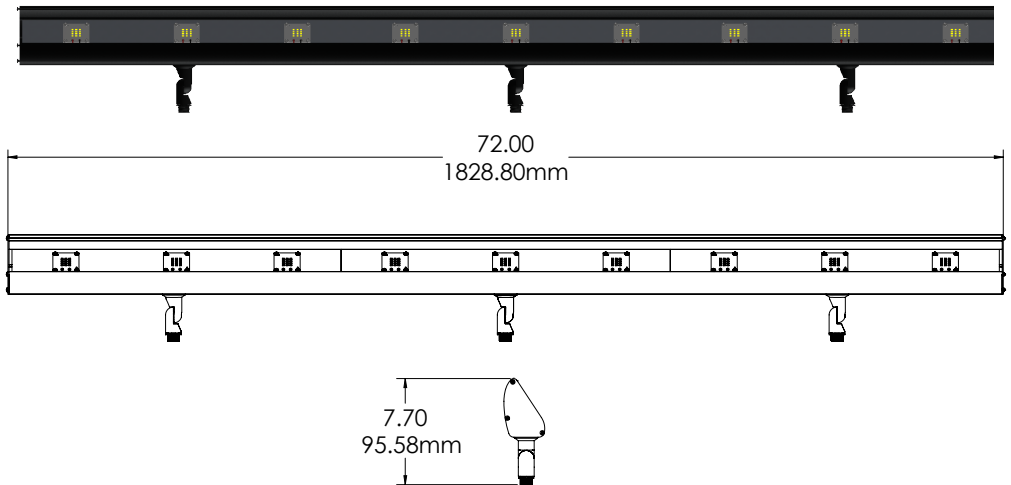

LED FLOOD LIGHTS

LFL-01-6LEDM10-MV SERIES

TYPE

SPECIFICATIONS

CONSTRUCTION: Extruded aluminum floodlight with cast aluminum adjustable swivel. Heavy-duty stamped aluminum Hood Extension available (add -HE to part number)

SOCKET: None

120V-277v INTEGRATED DRIVER: 9x10w output, 120v-277v 50/60Hz input.

WIRING 120v: Standard 120v Black, White and Ground 9" lead wires

MOUNTING 120v: None supplied. See Mounting Accessories below for options

FINISH: Black texture polyester powder coat. Optional finishes available

MOUNTING ACCESSORIES

BEAM/GLARE CONTROL ACCESSORIES

-HE Add to catalog number for Hood Extension

ORDERING INFORMATION

CATALOG NO.	DESCRIPTION	LAMP	SHIP WEIGHT
LFL018LEDM1027MVBLT	Aluminum Floodlight	120w, 2700K 120v-277v LED Panel	12.0 lbs.
LFL018LEDM1041MVBLT	Aluminum Floodlight	120w, 4100K 120v-277v LED Panel	12.0 lbs.