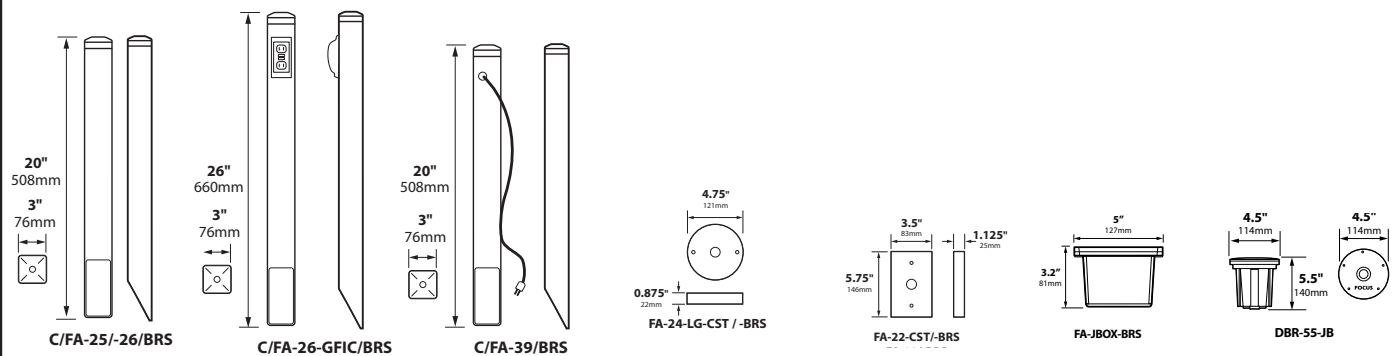

SOCKET: None

120V-277v INTEGRATED DRIVER: 9x10w output, 120v-277v 50/60Hz input.

WIRING 120v: Standard 120v Black, White and Ground 9" lead wires

MOUNTING 120v: None supplied. See Mounting Accessories below for options

FINISH: Black texture polyester powder coat. Optional finishes available

MOUNTING ACCESSORIES

BEAM/GLARE CONTROL ACCESSORIES

-HE Add to catalog number for Hood Extension

ORDERING INFORMATION

CATALOG NO.	DESCRIPTION	LAMP	SHIP WEIGHT
LFL018LEDM1027MVBLT	Aluminum Floodlight	120w, 2700K 120v-277v LED Panel	12.0 lbs.
LFL018LEDM1041MVBLT	Aluminum Floodlight	120w, 4100K 120v-277v LED Panel	12.0 lbs.