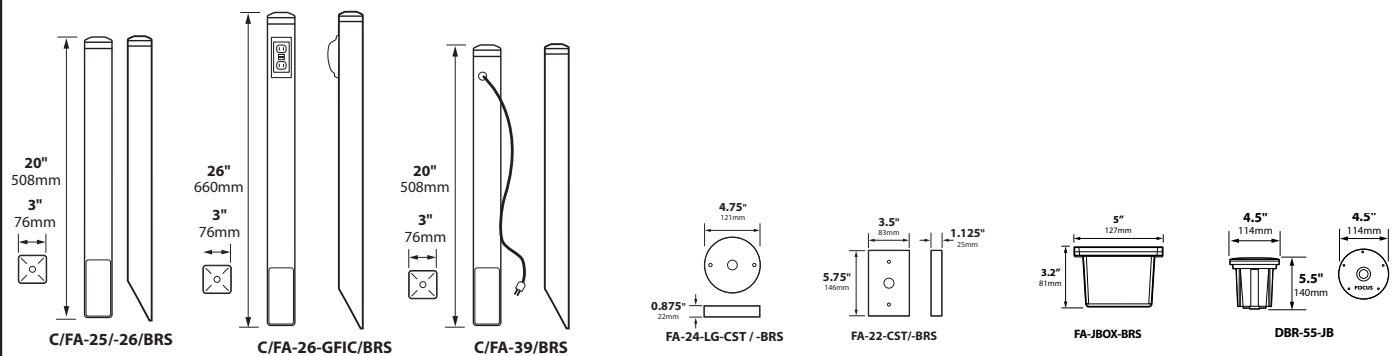

SOCKET: None

120V-277v INTEGRATED DRIVER: 6x10w output, 120v-277v 50/60Hz input.

WIRING 120v: Standard 120v Black, White and Ground 9" lead wires

MOUNTING 120v: None supplied.

See Mounting Accessories below for options

FINISH: Black texture polyester powder coat. Optional finishes available

MOUNTING ACCESSORIES

BEAM/GLARE CONTROL ACCESSORIES

-HE Add to catalog number for Hood Extension

ORDERING INFORMATION

CATALOG NO.	DESCRIPTION	LAMP	SHIP WEIGHT
LFL014LEDM1027MVBTLT	Aluminum Floodlight	60w, 2700K 120v-277v LED Panel	5.0 lbs.
LFL014LEDM1041MVBTLT	Aluminum Floodlight	60w, 4100K 120v-277v LED Panel	5.0 lbs.