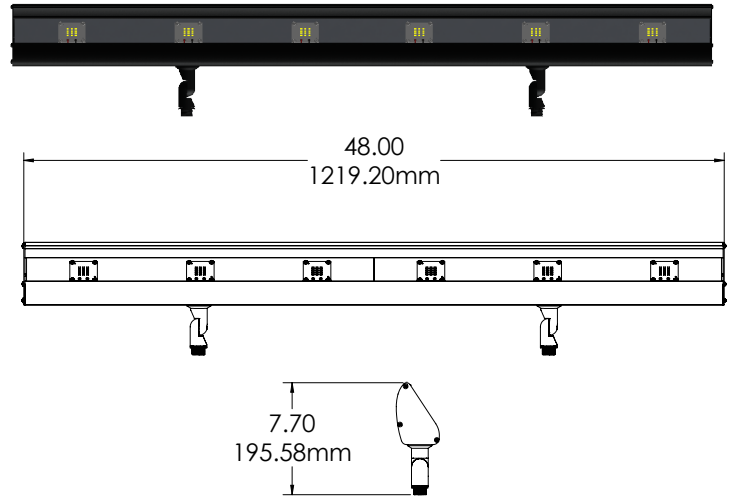

SOCKET: None

120V-277v INTEGRATED DRIVER: 6x10w output, 120v-277v 50/60Hz input.

WIRING 120v: Standard 120v Black, White and Ground 9" lead wires

MOUNTING 120v: None supplied.

See Mounting Accessories below for options

FINISH: Black texture polyester powder coat. Optional finishes available

MOUNTING ACCESSORIES

BEAM/GLARE CONTROL ACCESSORIES

-HE Add to catalog number for Hood Extension

ORDERING INFORMATION

CATALOG NO.	DESCRIPTION	LAMP	SHIP WEIGHT
LFL014LEDM1027MVBTLT	Aluminum Floodlight	60w, 2700K 120v-277v LED Panel	5.0 lbs.
LFL014LEDM1041MVBTLT	Aluminum Floodlight	60w, 4100K 120v-277v LED Panel	5.0 lbs.