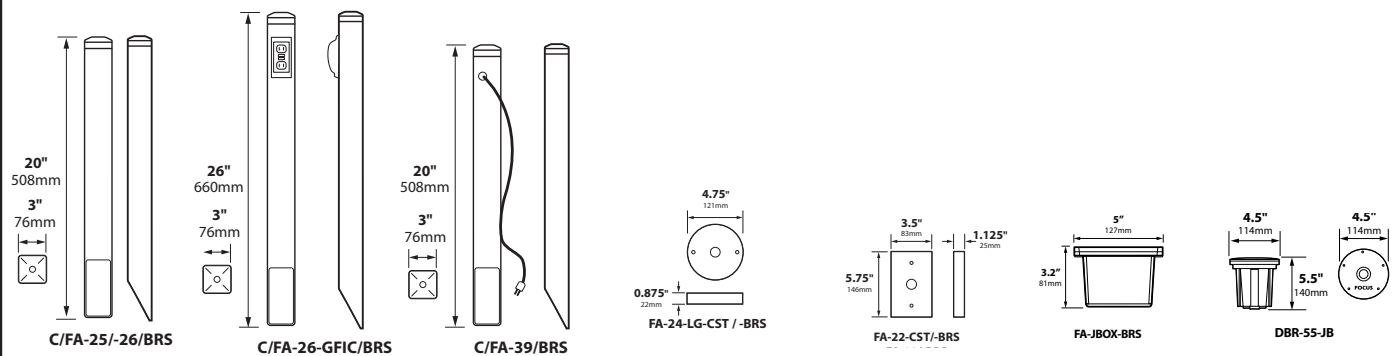

SOCKET: None

120V-277v INTEGRATED DRIVER: 4x10w output, 120v-277v 50/60Hz input.

WIRING 120v: Standard 120v Black, White and Ground 9" lead wires

MOUNTING 120v: None supplied. See Mounting Accessories below for options

FINISH: Black texture polyester powder coat. Optional finishes available

MOUNTING ACCESSORIES

BEAM/GLARE CONTROL ACCESSORIES

-HE Add to catalog number for Hood Extension

ORDERING INFORMATION

CATALOG NO.	DESCRIPTION	LAMP	SHIP WEIGHT
LFL013LEDM1027MVBLT	Aluminum Floodlight	60w, 2700K 120v-277v LED Panel	5.0 lbs.
LFL013LEDM1041MVBLT	Aluminum Floodlight	60w, 4100K 120v-277v LED Panel	5.0 lbs.