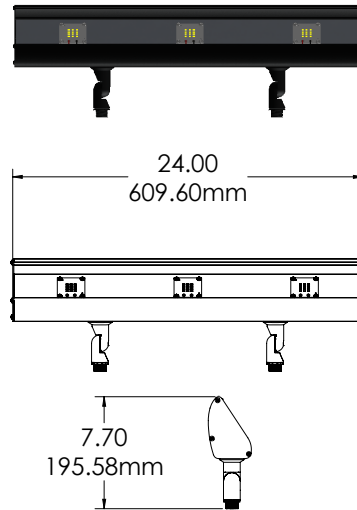

LED FLOOD LIGHTS

LFL-01-2LEDM10-MV SERIES

TYPE

SPECIFICATIONS

CONSTRUCTION: Extruded aluminum floodlight with cast aluminum adjustable swivel. Heavy-duty stamped aluminum Hood Extension available (add -HE to part number)

LENS: High impact clear acrylic

LIGHT SOURCE: 3x 10w integrated LED module, warm white 2700K, (2589 total lumens) or 3x 10w integrated LED module, cool white 4100K, (2589 total lumens)

LIFETIME RATING: 50,000 hours

SOCKET: None

120V-277v INTEGRATED DRIVER: 3x10w output, 120v-277v 50/60Hz input.

WIRING 120v: Standard 120v Black, White and Ground 9" lead wires

MOUNTING 120v: None supplied. See Mounting Accessories below for options

FINISH: Black texture polyester powder coat. Optional finishes available

MOUNTING ACCESSORIES

BEAM/GLARE CONTROL ACCESSORIES

-HE Add to catalog number for Hood Extension

ORDERING INFORMATION

CATALOG NO.	DESCRIPTION	LAMP	SHIP WEIGHT
LFL012LEDM1027MVBLT	Aluminum Floodlight	60w, 2700K 120v-277v LED Panel	5.0 lbs.
LFL012LEDM1041MVBLT	Aluminum Floodlight	60w, 4100K 120v-277v LED Panel	5.0 lbs.

JOB INFORMATION

Type: _____ Date: _____

Job Name: _____

Cat. No.: _____

Lamp(s): _____

Specifier: _____

Contractor: _____

Notes: _____

FOCUS INDUSTRIES INC.
25301 COMMERCENTRE DRIVE
LAKE FOREST, CA 92630

www.focusindustries.com
sales@focusindustries.com
(949) 830-1350 • FAX (949) 830-3390

Black Texture (Standard)	Antique Verde	Bronze Texture	Camel	White Texture	Hunter Texture	Rust	Weathered Iron	Weathered Brown	Stucco	Rubbed Verde	Chrome Powder	Acid Rust	Acid Verde	Black Acid Treatment
-BLT	-ATV	-BRT	-CAM	-WTX	-HTX	-RST	-WIR	-WBR	-STU	-RBV	-CPR	-BAR/CAR	-BAV/CAV	-BAT