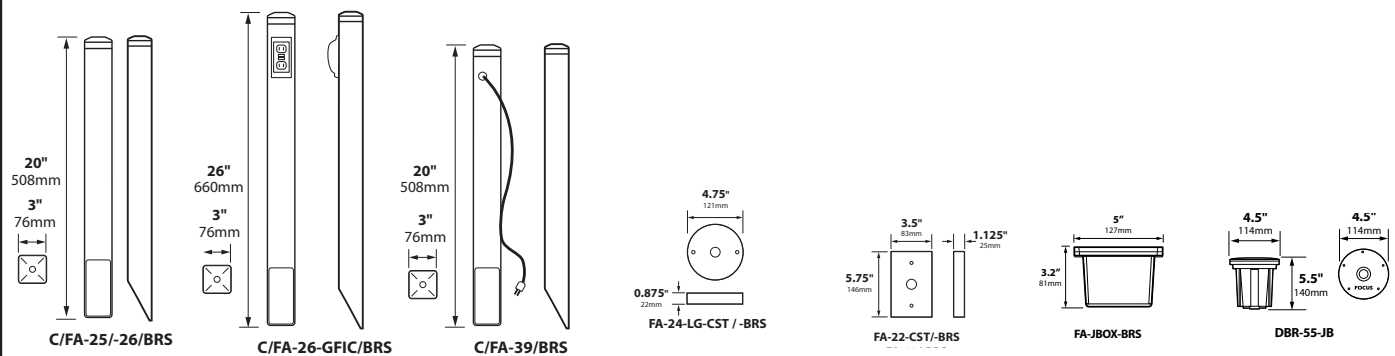

SOCKET: None

120V-277v INTEGRATED DRIVER: 3x10w output, 120v-277v 50/60Hz input.

WIRING 120v: Standard 120v Black, White and Ground 9" lead wires

MOUNTING 120v: None supplied. See Mounting Accessories below for options

FINISH: Black texture polyester powder coat. Optional finishes available

MOUNTING ACCESSORIES

BEAM/GLARE CONTROL ACCESSORIES

-HE Add to catalog number for Hood Extension

ORDERING INFORMATION

CATALOG NO.	DESCRIPTION	LAMP	SHIP WEIGHT
LFL012LEDM1027MVBLT	Aluminum Floodlight	60w, 2700K 120v-277v LED Panel	5.0 lbs.
LFL012LEDM1041MVBLT	Aluminum Floodlight	60w, 4100K 120v-277v LED Panel	5.0 lbs.