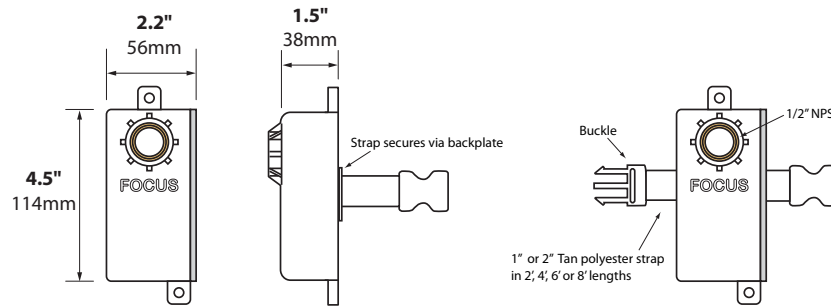

POLYESTER STRAP TREE MOUNTS

FA-24, FA-24-MD, FA-22-T, FA-111 & CFA-111

TYPE

FA-24-TPS

FA-24-MDCST-TPS

FA-111-TPS

CFA-111-TPS

FA-22-TPS2