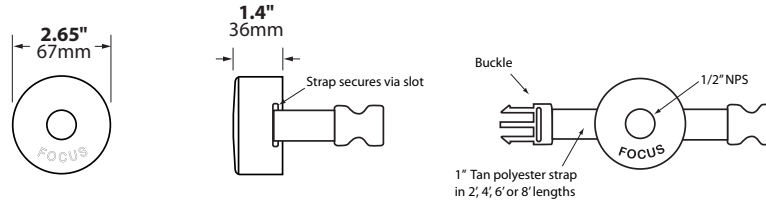

POLYESTER STRAP TREE MOUNTS

FA-24, FA-24-MD, FA-22-T, FA-111 & CFA-111

TYPE

FA-24-TPS

FA-24-MDCST-TPS

FA-111-TPS

CFA-111-TPS

FA-22-TPS2