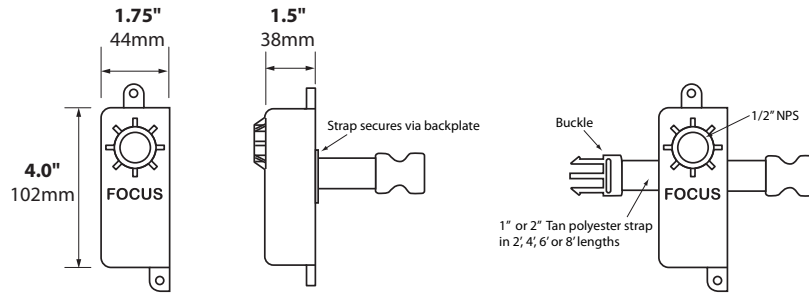

FA-111-TPS