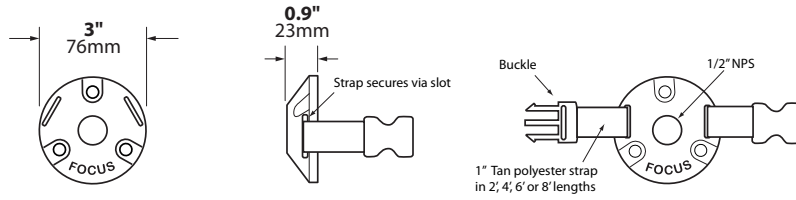

POLYESTER STRAP TREE MOUNTS

FA-24, FA-24-MD, FA-22-T, FA-111 & CFA-111

TYPE

FA-24-TPS