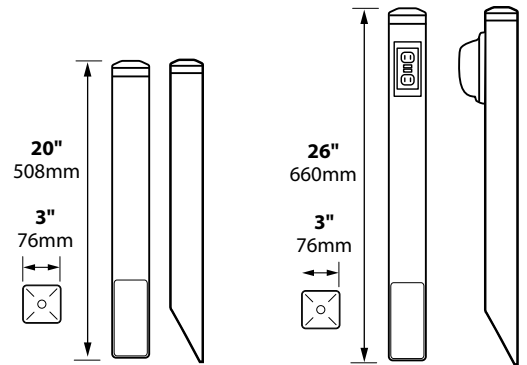

FA-25 / FA-26
CFA-25 / CFA-26

FA-26-GFIC
CFA-26-GFIC

JOB INFORMATION	
Type:	Date:
Job Name:	
Cat. No.:	
Lamp(s):	
Specifier:	
Contractor:	
Notes:	
FOCUS INDUSTRIES INC. 25301 COMMERCENTRE DRIVE LAKE FOREST, CA 92630	
www.focusindustries.com sales@focusindustries.com (949) 830-1350 • FAX (949) 830-3390	

Black Texture (Standard)	Antique Verde	Bronze Texture	Camel	White Texture	Hunter Texture	Rust	Weathered Iron	Weathered Brown	Stucco	Rubbed Verde	Chrome Powder	Acid Rust	Acid Verde	Black Acid Treatment
-BLT	-ATV	-BRT	-CAM	-WTX	-HTX	-RST	-WIR	-WBR	-STU	-RBV	-CPR	-BAR/CAR	-BAV/CAV	-BAT