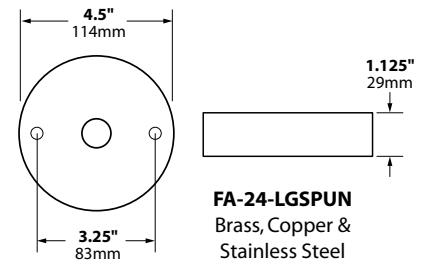

FA-24-LGSPUN
Brass, Copper & Stainless Steel