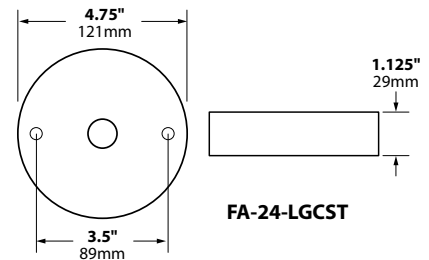

FA-24-LGCST