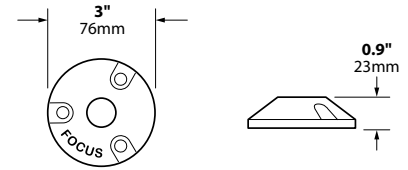

FA-24 / CFA-24

LARGE ROUND ONE HOLE CANOPY FA-24-LG:

- Spun brass, copper or stainless steel large round canopy with single 1/2" IP open hole
- Cast aluminum large round domed canopy with single 1/2" NPS threaded hole