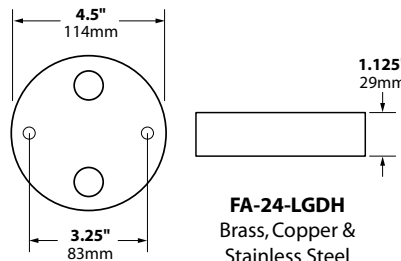

FA-24-LGDH
Brass, Copper & Stainless Steel