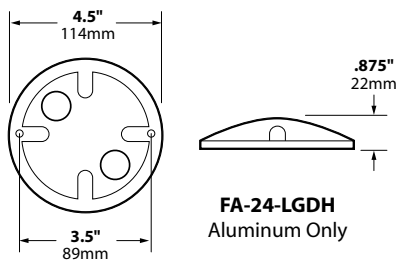

FA-24-LGDH
Aluminum Only