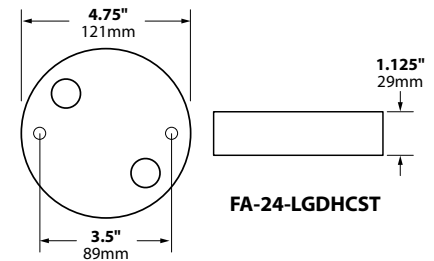

FA-24-LGDHCST

Black Texture (Standard)	Antique Verde	Bronze Texture	Camel	White Texture	Hunter Texture	Rust	Weathered Iron	Weathered Brown	Stucco	Rubbed Verde	Chrome Powder	Acid Rust	Acid Verde	Black Acid Treatment
-BLT	-ATV	-BRT	-CAM	-WTX	-HTX	-RST	-WIR	-WBR	-STU	-RBV	-CPR	-BAR/CAR	-BAV/CAV	-BAT