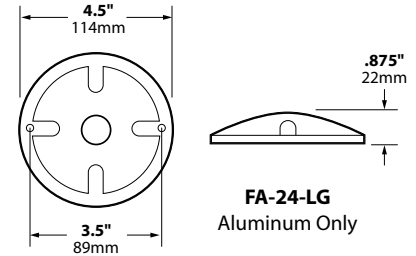

CAST LARGE ROUND ONE HOLE CANOPY FA-24-LGCST:

Cast aluminum or brass large round canopy with single 1/2" NPS threaded hole

FA-24-LG
Aluminum Only

LARGE ROUND TWO HOLE CANOPY FA-24-LGDH:

- Spun brass, copper or stainless steel large round canopy with double 1/2" IP open holes
- Cast aluminum large round domed canopy with double 1/2" NPS threaded holes

CAST LARGE ROUND TWO HOLE CANOPY FA-24-LGDHCST:

Cast aluminum or brass large round canopy with double 1/2" NPS threaded holes

FINISHES: Aluminum - Black texture polyester powder coat; optional finishes available
Brass - Unfinished; optional Brass Acid Rust (-BAR) and Brass Acid Verde (-BAV) available

ORDERING INFORMATION

CATALOG NO.	DESCRIPTION	SHIP WEIGHT
FA-24-BLT	Cast Aluminum Round 3" Canopy, Single 1/2" NPS Hole	1.0 lbs.
FA-24-BRS	Cast Brass Round 3" Canopy, Single 1/2" NPS Hole	1.0 lbs.
CFA-24-BLT	Composite Black Round 3" Canopy, Single 1/2" NPS Hole	1.0 lbs.
CFA-24-BRT	Composite Bronze Round 3" Canopy, Single 1/2" NPS Hole	1.0 lbs.
FA-24-LG-BLT	Cast Aluminum Round 4.5" Domed Canopy, Single 1/2" NPS Hole	1.0 lbs.
FA-24-LGSPUN-BRS	Stamped Brass Round 4.5" Canopy, Single 1/2" IP Hole	1.0 lbs.
FA-24-LGSPUN-COP	Stamped Copper Round 4.5" Canopy, Single 1/2" IP Hole	1.0 lbs.
FA-24-LGSPUN-SS	Stamped Stainless Steel Round 4.5" Canopy, Single 1/2" IP Hole	1.0 lbs.
FA-24-LGCSTBLT	Cast Aluminum Round 4.75" Canopy, Single 1/2" NPS Hole	1.0 lbs.
FA-24-LGCSTBRS	Cast Brass Round 4.75" Canopy, Single 1/2" NPS Hole	2.0 lbs.
FA-24-LGDHBLT	Cast Aluminum Round 4.5" Domed Canopy, Double 1/2" NPS Hole	1.0 lbs.
FA-24-LGDHBRS	Stamped Brass Round 4.5" Canopy, Double 1/2" IP Hole	1.0 lbs.
FA-24-LGDHCOP	Stamped Copper Round 4.5" Canopy, Double 1/2" IP Hole	1.0 lbs.
FA-24-LGDHSS	Stamped Stainless Steel Round 4.5" Canopy, Double 1/2" IP Hole	2.0 lbs.
FA-24-LGCSTBLT	Cast Aluminum Round 4.75" Canopy, Double 1/2" NPS Hole	1.0 lbs.
FA-24-LGCSTBRS	Cast Brass Round 4.75" Canopy, Double 1/2" NPS Hole	2.0 lbs.