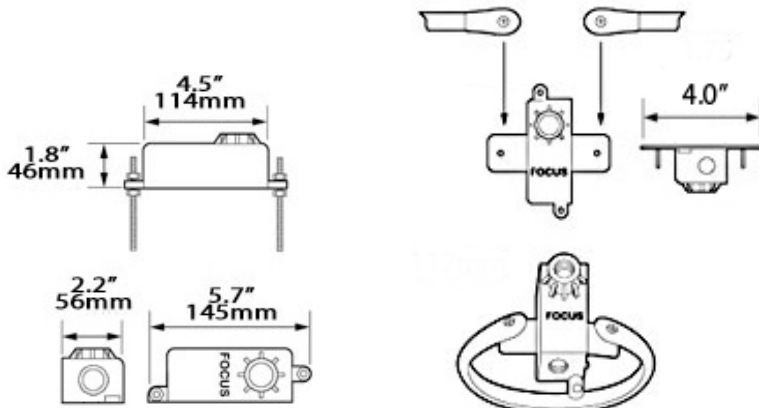

CFA-111-T

JOB INFORMATION

Type:	Date:
Job Name:	
Cat. No.:	
Lamp(s):	
Specifier:	
Contractor:	
Notes:	

FOCUS INDUSTRIES INC.
25301 COMMERCENTRE DRIVE
LAKE FOREST, CA 92630

www.focusindustries.com
sales@focusindustries.com
(949) 830-1350 • FAX (949) 830-3390