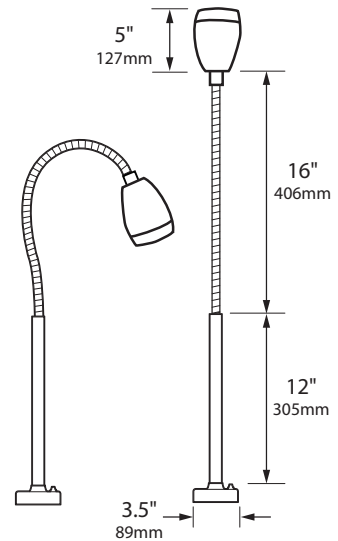

12v ELECTRICAL SPECIFICATIONS:

- **LAMP SUPPLIED:** 7w (-L48) MR16 ARROW Super Saver LED
- **SOCKET:** High temperature ceramic GU5.3 bi-pin with 250°C silicone lead wires
- **WIRING:** Black 7 foot 18/2 zip cord from base of fixture
  For 25 foot 16/2 fixture lead wire add **-25F** to catalog number

120v ELECTRICAL SPECIFICATIONS:

- **LED LAMP OPTION:** 7w PAR16; (-L134) 40,000 hour
- **SOCKET:** High temperature ceramic medium base with 250°C silicone lead wires
- **WIRING:** Standard Black, White and Ground 9" lead wires

ORDERING INFORMATION

CATALOG NO.	DESCRIPTION	LAMP	SHIP WEIGHT
12v			
BQ-14-FD-L48-SS	316 Stainless Steel Flex Deck BBQ Light	7w MR16 LED SS	4.0 lbs.
BQ-14-FC-L48-SS	316 Stainless Steel Flex Deck 5" clamp Mount BBQ Light	7w MR16 LED SS	4.0 lbs.
BQ-14-QCS-L48-SS	316 Stainless Steel Flex Deck Quick connect Mount BBQ Light	7w MR16 LED SS	4.0 lbs.
BQ-14-WB-L48-SS	316 Stainless Steel Flex Deck Weighted base BBQ Light	7w MR16 LED SS	4.0 lbs.
120v			
BQ-14-FD-L134-SS	316 Stainless Steel Flex Deck BBQ Light	7w PAR16LED SS	4.0 lbs.
BQ-14-FC-L134-SS	316 Stainless Steel Flex Deck 5" clamp Mount BBQ Light	7w PAR16LED SS	4.0 lbs.
BQ-14-QCS-L134-SS	316 Stainless Steel Flex Deck Quick connect Mount BBQ Light	7w PAR16LED SS	4.0 lbs.
BQ-14-WB-L134-SS	316 Stainless Steel Flex Deck Weighted base BBQ Light	7w PAR16LED SS	4.0 lbs.

** FOR 3" CLAMP MOUNT PLEASE ADD **FC3** TO PART NUMBER

JOB INFORMATION	
Type:	Date:
Job Name:	
Cat. No.:	
Lamp(s):	
Specifier:	
Contractor:	
Notes:	
FOCUS INDUSTRIES INC. 25301 COMMERCENTRE DRIVE LAKE FOREST, CA 92630	
www.focusindustries.com sales@focusindustries.com (949) 830-1350 • FAX (949) 830-3390	

Black Texture (Standard)	Antique Verde	Bronze Texture	Camel	White Texture	Hunter Texture	Rust	Weathered Iron	Weathered Brown	Stucco	Rubbed Verde	Chrome Powder	Acid Rust	Acid Verde	Black Acid Treatment
-BLT	-ATV	-BRT	-CAM	-WTX	-HTX	-RST	-WIR	-WBR	-STU	-RBV	-CPR	-BAR/CAR	-BAV/CAV	-BAT