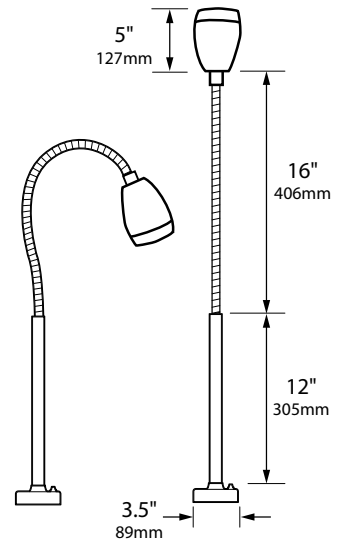

BARBECUE LIGHTS BQ-14-FD SERIES

TYPE

SPECIFICATIONS

CONSTRUCTION:

- FIXTURE:** Cast 316 stainless steel body and matching threaded flat cap.
 - ARM:** 12" 316 stainless steel rigid stem with 16" Stainless steel flex arm on top. Clear polyolefin shrink cover protection on flex arm.
 - MOUNT:** Cast 316 stainless steel deck mount canopy
 - SWITCH:** On/Off push button with weatherproof rubber boot cover
 - LENS:** High impact clear tempered flat glass
 - O-RING:** High temperature red silicone
 - FINISH:** Stainless Steel - Brushed
- Stainless steel BBQ lights that are painted are non-returnable, no exceptions**

12v ELECTRICAL SPECIFICATIONS:

- LEGACY LAMP:** 20w MR16 FL(BAB), 5000 hours average rating (35w max)
- LAMP OPTIONS:** We recommend 50,000 hour ARROW 4w LED (-LED) or 40,000 hour 5w (-LED5) or 7w (-LED7) ARROW Super Saver LED
- SOCKET:** High temperature ceramic GU5.3 bi-pin with 250°C silicone lead wires
- WIRING:** Black 7 foot 18/2 zip cord from base of fixture
For 25 foot 16/2 fixture lead wire add **-25F** to catalog number

120v ELECTRICAL SPECIFICATIONS:

- LEGACY LAMP:** 35w MR16 medium base, 2000 hours average rating (35w max)
- LED LAMP OPTION:** ARROW 7w PAR16; 40,000 hour
- SOCKET:** High temperature ceramic medium base with 250°C silicone lead wires
- WIRING:** Standard Black, White and Ground 9" lead wires

ORDERING INFORMATION

CATALOG NO.	DESCRIPTION	LAMP	SHIP WEIGHT
12v			
BQ-14-FD-SS	316 Stainless Steel Flex Deck BBQ Light	20w MR16	4.0 lbs.
BQ-14-FDLAS40-SS	316 Stainless Steel Flex Deck BBQ Light	4W MR16 LED	4.0 lbs.
120v			
BQ-14-FD-MR16120V-SS	316 Stainless Steel Flex Deck BBQ Light	35w MR16	4.0 lbs.
BQ-14-FD-LEDPAR1636-SS	316 Stainless Steel Flex Deck BBQ Light	7w PAR16 LED	4.0 lbs.