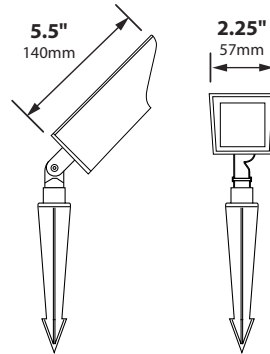

IP65

ORDERING INFORMATION

CATALOG NO.	DESCRIPTION	LAMP	SHIP WEIGHT
DL-44-BLT	Square Aluminum Bullet	20w MR16 FL(BAB)	2.0 lbs.
DL-44-BRS	Square Brass Bullet	20w MR16 FL(BAB)	3.0 lbs.

MOUNTING ACCESSORIES

FA-01/BRS 15" 381mm

FA-03-RX/-BRS 1.63" 41mm, 2" 51mm, 7.00" 178mm

FA-03-LG 8.875" 225mm

FA-24-MD-CST/-BRS 2.65" 67mm, 1.4" 36mm

FA-24MD-CST-TREE (10"-41")

FA-22-CST/-BRS 3.5" 89mm, 1.125" 28mm, 5.75" 146mm

FA-TAD 1.75" 45mm

FA-24/BRS 3" 76mm, 0.9" 23mm

C/FA-111

FA-24-MD-CST-POST/-BRS 13" 330mm, 2.65" 67mm

C/FA-25/-26/BRS Telescopic to 26", 20" 508mm, 3" 76mm

C/FA-26-75W/BRS 20" 508mm, 3" 76mm

C/FA-26-GFIC/BRS 26" 660mm, 3" 76mm

FA-24-LG-DH-SPUN/-BRS 4.75" 121mm, 0.875" 22mm

FA-24-LG-CST / -BRS 4.75" 121mm, 0.875" 22mm

FA-111-TREE (10"-41")

FA-22-TREE (10"-41")

FA-24-TREE TOP VIEW

STEM EXTENSIONS
FA-30 10" 254mm
FA-31 13" 330mm
FA-32 15" 381mm
FA-33 21" 533mm
FA-34 21" 533mm
-BRS = Brass Models (Arrow: couplers)

BEAM/GLARE CONTROL ACCESSORIES

FA-08-21	Round 1/4" Hex Cell Louver
FA-98	Linear Spread Tempered Glass Lens
FA-104-SB	Wide Spread Sandblasted Glass Lens Softener

JOB INFORMATION

Type: _____ Date: _____

Job Name: _____

Cat. No.: _____

Lamp(s): _____

Specifier: _____

Contractor: _____

Notes: _____

FOCUS INDUSTRIES INC.
25301 COMMERCENTRE DRIVE
LAKE FOREST, CA 92630

www.focusindustries.com
sales@focusindustries.com
(949) 830-1350 • FAX (949) 830-3390

Black Texture (Standard)	Antique Verde	Bronze Texture	Camel	White Texture	Hunter Texture	Rust	Weathered Iron	Weathered Brown	Stucco	Rubbed Verde	Chrome Powder	Acid Rust	Acid Verde	Black Acid Treatment
-BLT	-ATV	-BRT	-CAM	-WTX	-HTX	-RST	-WIR	-WBR	-STU	-RBV	-CPR	-BAR/CAR	-BAV/CAV	-BAT