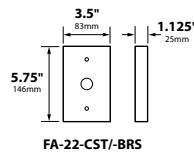

DL-38-NL-EC

DL-38-NL-AC

DL-38-NL-EC-HID-BRS

IP54

MOUNTING ACCESSORIES

FA-22-CST/-BRS

FA-24-LG-CST / -BRS

STEM EXTENSIONS