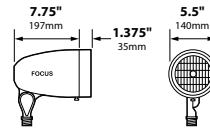

DL-38-NL-EC