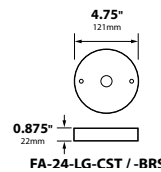

FA-24-LG-CST / -BRS