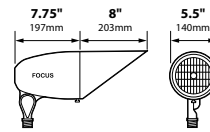

DL-38-NL-AC