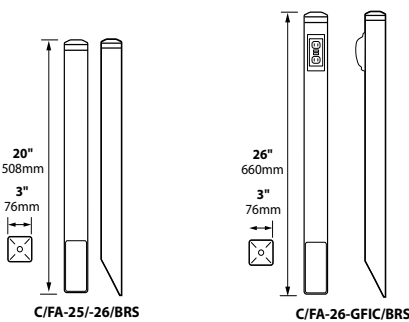

BALLAST: Remote ballast required to correspond with PAR38 HID lamp to be used. Consult factory for Above Grade and Direct Burial ballast options.

ORDERING INFORMATION

CATALOG NO.	DESCRIPTION	LAMP	SHIP WEIGHT
DL-38-NL-ECHID-BLT	Cast Aluminum HID PAR38 Bullet, Extension Collar	None	5.0 lbs.
DL-38-NL-ECHID-BRS	Cast Brass HID PAR38 Bullet, Extension Collar	None	7.0 lbs.
CDL-38-NL-ECHID	Composite HID PAR38 Bullet, Extension Collar	None	4.0 lbs.
DL-38-NL-ACHID-BLT	Cast aluminum HID PAR38 Bullet, angle collar	None	6.0 lbs.
CDL-38-NL-ACHID	Composite HID PAR38 Bullet, angle collar	None	4.0 lbs.

DL-38-NL-EC

DL-38-NL-AC

DL-38-NL-EC-HID-BRS

IP54

MOUNTING ACCESSORIES

FA-22-CST/-BRS

FA-24-LG-CST / -BRS

STEM EXTENSIONS

BEAM/GLARE CONTROL ACCESSORIES

FA-08-38	Round 1/4" Hex Cell Louver
FA-10-38-BLUE	Blue Tempered Glass Lens
FA-10-38-GREEN	Green Tempered Glass Lens
FA-36-99	Aluminum Extension Cap, Tempered Convex Glass Lens
FA-36-99-BRS	Brass Extension Cap, Tempered Convex Glass Lens
CFA-36-99	Composite Extension Cap, Tempered Convex Glass Lens
FA-36-ACL	Aluminum Angle Cap, Tempered Convex Glass Lens
CFA-36-ACL	Composite Angle Cap, Tempered Convex Glass Lens
FA-99-38	Clear Tempered Convex Glass Lens
FA-98-38	Linear Spread Tempered Glass Lens
FA-104-38	Wide Spread Tempered Glass Lens Softener