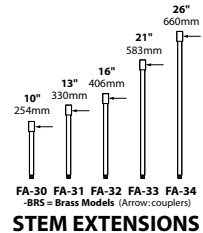

STEM EXTENSIONS

BEAM/GLARE CONTROL ACCESSORIES

FA-08-38	Round 1/4" Hex Cell Louver
FA-10-38-BLUE	Blue Tempered Glass Lens
FA-10-38-GREEN	Green Tempered Glass Lens
FA-36-99	Aluminum Extension Cap, Tempered Convex Glass Lens
FA-36-99-BRS	Brass Extension Cap, Tempered Convex Glass Lens
CFA-36-99	Composite Extension Cap, Tempered Convex Glass Lens
FA-36-ACL	Aluminum Angle Cap, Tempered Convex Glass Lens
CFA-36-ACL	Composite Angle Cap, Tempered Convex Glass Lens
FA-99-38	Clear Tempered Convex Glass Lens
FA-98-38	Linear Spread Tempered Glass Lens
FA-104-38	Wide Spread Tempered Glass Lens Softener

JOB INFORMATION

Type: _____ Date: _____

Job Name: _____

Cat. No.: _____

Lamp(s): _____

Specifier: _____

Contractor: _____

Notes: _____

FOCUS INDUSTRIES INC.
25301 COMMERCENTRE DRIVE
LAKE FOREST, CA 92630

www.focusindustries.com
sales@focusindustries.com
(949) 830-1350 • FAX (949) 830-3390

Black Texture (Standard)	Antique Verde	Bronze Texture	Camel	White Texture	Hunter Texture	Rust	Weathered Iron	Weathered Brown	Stucco	Rubbed Verde	Chrome Powder	Acid Rust	Acid Verde	Black Acid Treatment
-BLT	-ATV	-BRT	-CAM	-WTX	-HTX	-RST	-WIR	-WBR	-STU	-RBV	-CPR	-BAR/CAR	-BAV/CAV	-BAT