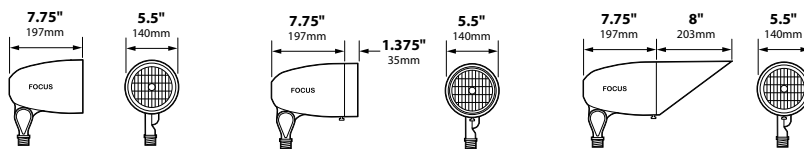

DL-38-NL

DL-38-NLECL

DL-38-NLAC

JOB INFORMATION

Type: _____ Date: _____

Job Name: _____

Cat. No.: _____

Lamp(s): _____

Specifier: _____

Contractor: _____

Notes: _____

FOCUS INDUSTRIES INC.
25301 COMMERCENTRE DRIVE
LAKE FOREST, CA 92630

www.focusindustries.com
sales@focusindustries.com
(949) 830-1350 • FAX (949) 830-3390

Black Texture (Standard)	Antique Verde	Bronze Texture	Camel	White Texture	Hunter Texture	Rust	Weathered Iron	Weathered Brown	Stucco	Rubbed Verde	Chrome Powder	Acid Rust	Acid Verde	Black Acid Treatment
-BLT	-ATV	-BRT	-CAM	-WTX	-HTX	-RST	-WIR	-WBR	-STU	-RBV	-CPR	-BAR/CAR	-BAV/CAV	-BAT