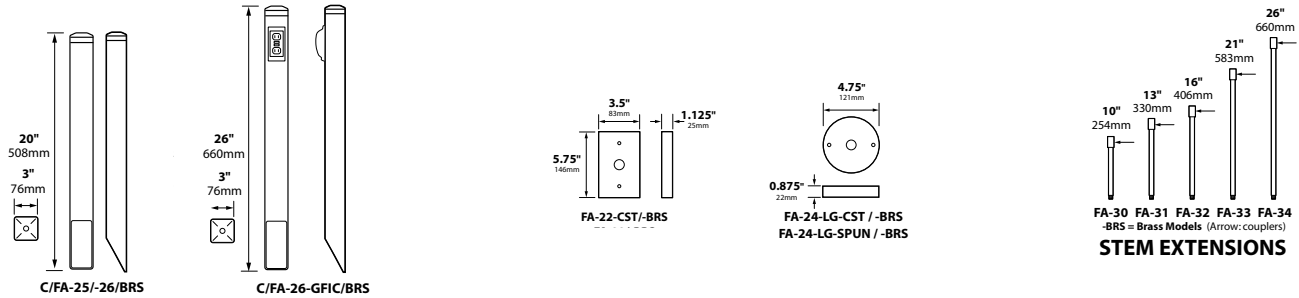

DIRECTIONAL LIGHTS DL-38-NL SERIES

TYPE

MOUNTING ACCESSORIES

BEAM/GLARE CONTROL ACCESSORIES

- **FA-36** Aluminum Extension Cap only, no lens
- **FA-36-BRS** Brass Extension Cap only, no lens
- **CFA-36** Composite Extension Cap only, no lens

- **FA-36-99** Aluminum Extension Cap, Tempered Convex Glass Lens
- **FA-36-99BRS** Brass Extension Cap, Tempered Convex Glass Lens
- **CFA-36-99** Composite Extension Cap, Tempered Convex Glass Lens

- **FA-36-AC** Aluminum Angle Cap only, no lens
- **CFA-36-AC** Composite Angle Cap only, no lens

- **FA-36-ACL** Aluminum Angle Cap, Tempered Convex Glass Lens
- **CFA-36-ACL** Composite Angle Cap, Tempered Convex Glass Lens

- **FA-08-38** Round 1/4" Hex Cell Louver
- **FA-10-38-BLUE** Blue Tempered Flat Glass Lens
- **FA-10-38-GREEN** Green Tempered Flat Glass Lens
- **FA-10-38-RED** Red Tempered Flat Glass Lens
- **FA-10-38-AMBER** Amber Tempered Flat Glass Lens
- **FA-99-38** Clear Tempered Convex Glass Lens
- **FA-98-38** Linear Spread Tempered Glass Lens
- **FA-104-38** Wide Spread Tempered Glass Lens Softener

Black Texture (Standard)	Antique Verde	Bronze Texture	Camel	White Texture	Hunter Texture	Rust	Weathered Iron	Weathered Brown	Stucco	Rubbed Verde	Chrome Powder	Acid Rust	Acid Verde	Black Acid Treatment
-BLT	-ATV	-BRT	-CAM	-WTX	-HTX	-RST	-WIR	-WBR	-STU	-RBV	-CPR	-BAR/CAR	-BAV/CAV	-BAT