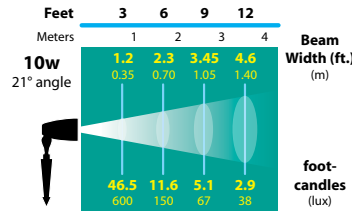

Black Texture (Standard)	Antique Verde	Bronze Texture	Camel	White Texture	Hunter Texture	Rust	Weathered Iron	Weathered Brown	Stucco	Rubbed Verde	Chrome Powder	Acid Rust	Acid Verde	Black Acid Treatment
-BLT	-ATV	-BRT	-CAM	-WTX	-HTX	-RST	-WIR	-WBR	-STU	-RBV	-CPR	-BAR/CAR	-BAV/CAV	-BAT