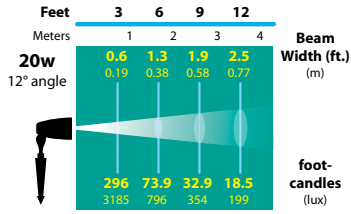

Black Texture (Standard)	Antique Verde	Bronze Texture	Camel	White Texture	Hunter Texture	Rust	Weathered Iron	Weathered Brown	Stucco	Rubbed Verde	Chrome Powder	Acid Rust	Acid Verde	Black Acid Treatment
-BLT	-ATV	-BRT	-CAM	-WTX	-HTX	-RST	-WIR	-WBR	-STU	-RBV	-CPR	-BAR/CAR	-BAV/CAV	-BAT