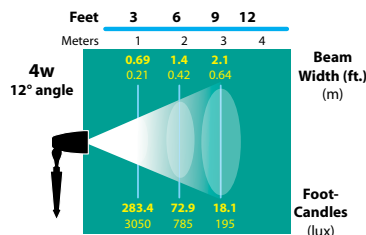

Black Texture (Standard)	Antique Verde	Bronze Texture	Camel	White Texture	Hunter Texture	Rust	Weathered Iron	Weathered Brown	Stucco	Rubbed Verde	Chrome Powder	Acid Rust	Acid Verde	Black Acid Treatment
-BLT	-ATV	-BRT	-CAM	-WTX	-HTX	-RST	-WIR	-WBR	-STU	-RBV	-CPR	-BAR/CAR	-BAV/CAV	-BAT