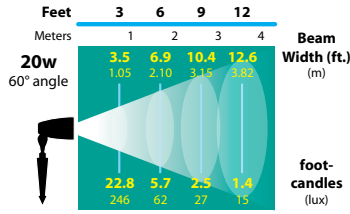

Black Texture (Standard)	Antique Verde	Bronze Texture	Camel	White Texture	Hunter Texture	Rust	Weathered Iron	Weathered Brown	Stucco	Rubbed Verde	Chrome Powder	Acid Rust	Acid Verde	Black Acid Treatment
-BLT	-ATV	-BRT	-CAM	-WTX	-HTX	-RST	-WIR	-WBR	-STU	-RBV	-CPR	-BAR/CAR	-BAV/CAV	-BAT