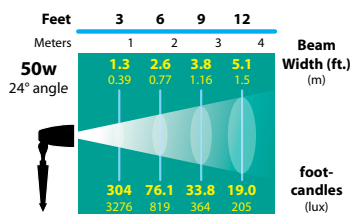

Black Texture (Standard)	Antique Verde	Bronze Texture	Camel	White Texture	Hunter Texture	Rust	Weathered Iron	Weathered Brown	Stucco	Rubbed Verde	Chrome Powder	Acid Rust	Acid Verde	Black Acid Treatment
-BLT	-ATV	-BRT	-CAM	-WTX	-HTX	-RST	-WIR	-WBR	-STU	-RBV	-CPR	-BAR/CAR	-BAV/CAV	-BAT