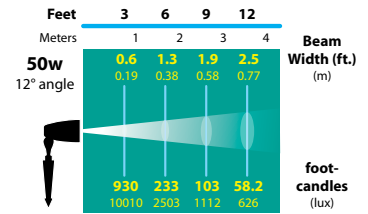

Black Texture (Standard)	Antique Verde	Bronze Texture	Camel	White Texture	Hunter Texture	Rust	Weathered Iron	Weathered Brown	Stucco	Rubbed Verde	Chrome Powder	Acid Rust	Acid Verde	Black Acid Treatment
-BLT	-ATV	-BRT	-CAM	-WTX	-HTX	-RST	-WIR	-WBR	-STU	-RBV	-CPR	-BAR/CAR	-BAV/CAV	-BAT