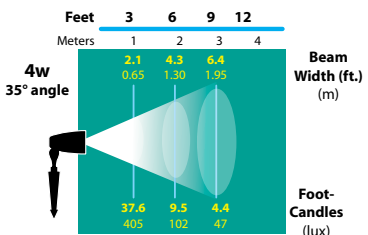

Black Texture (Standard)	Antique Verde	Bronze Texture	Camel	White Texture	Hunter Texture	Rust	Weathered Iron	Weathered Brown	Stucco	Rubbed Verde	Chrome Powder	Acid Rust	Acid Verde	Black Acid Treatment
-BLT	-ATV	-BRT	-CAM	-WTX	-HTX	-RST	-WIR	-WBR	-STU	-RBV	-CPR	-BAR/CAR	-BAV/CAV	-BAT