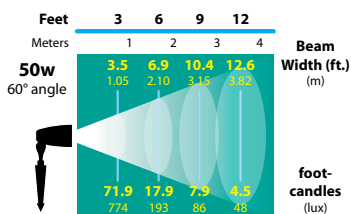

Black Texture (Standard)	Antique Verde	Bronze Texture	Camel	White Texture	Hunter Texture	Rust	Weathered Iron	Weathered Brown	Stucco	Rubbed Verde	Chrome Powder	Acid Rust	Acid Verde	Black Acid Treatment
-BLT	-ATV	-BRT	-CAM	-WTX	-HTX	-RST	-WIR	-WBR	-STU	-RBV	-CPR	-BAR/CAR	-BAV/CAV	-BAT