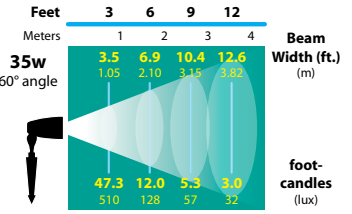

Black Texture (Standard)	Antique Verde	Bronze Texture	Camel	White Texture	Hunter Texture	Rust	Weathered Iron	Weathered Brown	Stucco	Rubbed Verde	Chrome Powder	Acid Rust	Acid Verde	Black Acid Treatment
-BLT	-ATV	-BRT	-CAM	-WTX	-HTX	-RST	-WIR	-WBR	-STU	-RBV	-CPR	-BAR/CAR	-BAV/CAV	-BAT