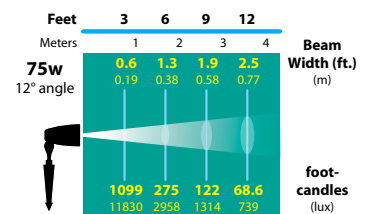

Black Texture (Standard)	Antique Verde	Bronze Texture	Camel	White Texture	Hunter Texture	Rust	Weathered Iron	Weathered Brown	Stucco	Rubbed Verde	Chrome Powder	Acid Rust	Acid Verde	Black Acid Treatment
-BLT	-ATV	-BRT	-CAM	-WTX	-HTX	-RST	-WIR	-WBR	-STU	-RBV	-CPR	-BAR/CAR	-BAV/CAV	-BAT