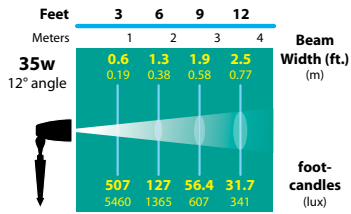

Black Texture (Standard)	Antique Verde	Bronze Texture	Camel	White Texture	Hunter Texture	Rust	Weathered Iron	Weathered Brown	Stucco	Rubbed Verde	Chrome Powder	Acid Rust	Acid Verde	Black Acid Treatment
-BLT	-ATV	-BRT	-CAM	-WTX	-HTX	-RST	-WIR	-WBR	-STU	-RBV	-CPR	-BAR/CAR	-BAV/CAV	-BAT