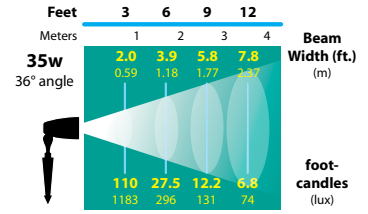

Black Texture (Standard)	Antique Verde	Bronze Texture	Camel	White Texture	Hunter Texture	Rust	Weathered Iron	Weathered Brown	Stucco	Rubbed Verde	Chrome Powder	Acid Rust	Acid Verde	Black Acid Treatment
-BLT	-ATV	-BRT	-CAM	-WTX	-HTX	-RST	-WIR	-WBR	-STU	-RBV	-CPR	-BAR/CAR	-BAV/CAV	-BAT