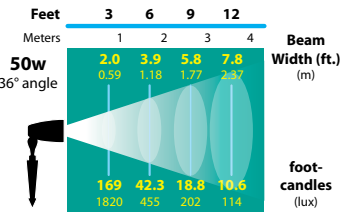

Black Texture (Standard)	Antique Verde	Bronze Texture	Camel	White Texture	Hunter Texture	Rust	Weathered Iron	Weathered Brown	Stucco	Rubbed Verde	Chrome Powder	Acid Rust	Acid Verde	Black Acid Treatment
-BLT	-ATV	-BRT	-CAM	-WTX	-HTX	-RST	-WIR	-WBR	-STU	-RBV	-CPR	-BAR/CAR	-BAV/CAV	-BAT