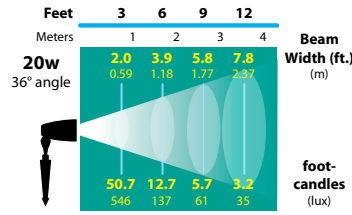

Black Texture (Standard)	Antique Verde	Bronze Texture	Camel	White Texture	Hunter Texture	Rust	Weathered Iron	Weathered Brown	Stucco	Rubbed Verde	Chrome Powder	Acid Rust	Acid Verde	Black Acid Treatment
-BLT	-ATV	-BRT	-CAM	-WTX	-HTX	-RST	-WIR	-WBR	-STU	-RBV	-CPR	-BAR/CAR	-BAV/CAV	-BAT