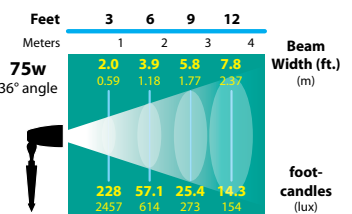

Black Texture (Standard)	Antique Verde	Bronze Texture	Camel	White Texture	Hunter Texture	Rust	Weathered Iron	Weathered Brown	Stucco	Rubbed Verde	Chrome Powder	Acid Rust	Acid Verde	Black Acid Treatment
-BLT	-ATV	-BRT	-CAM	-WTX	-HTX	-RST	-WIR	-WBR	-STU	-RBV	-CPR	-BAR/CAR	-BAV/CAV	-BAT