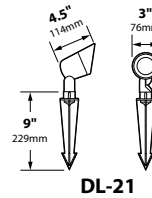

ORDERING INFORMATION

CATALOG NO.	DESCRIPTION	LAMP	SHIP WEIGHT
DL-21-BLT	Cast Aluminum Bullet	20w MR16 FL(BAB)	2.0 lbs.
DL-21-BRS	Cast Brass Bullet	20w MR16 FL(BAB)	3.0 lbs.
CDL-21	Composite Bullet	20w MR16 FL(BAB)	2.0 lbs.