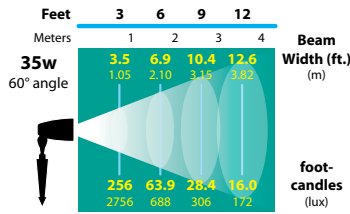

Black Texture (Standard)	Antique Verde	Bronze Texture	Camel	White Texture	Hunter Texture	Rust	Weathered Iron	Weathered Brown	Stucco	Rubbed Verde	Chrome Powder	Acid Rust	Acid Verde	Black Acid Treatment
-BLT	-ATV	-BRT	-CAM	-WTX	-HTX	-RST	-WIR	-WBR	-STU	-RBV	-CPR	-BAR/CAR	-BAV/CAV	-BAT