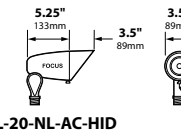

DL-20-NL-AC-HID-BRS

IP54