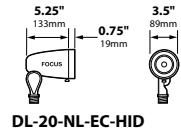

DIRECTIONAL LIGHTS DL-20-NL HID SERIES

TYPE

SPECIFICATIONS

CONSTRUCTION: Cast aluminum, cast brass or composite Bullet; matching heavy duty cast aluminum, brass or composite adjustable swivel

NOTE: Weep holes standard in bottom of fixture body to allow water to flow through when using outdoor rated PAR20 lamps without fixture lens and to allow air flow for high temperature HID PAR20 lamps. See DOWN LIGHTS note below for down light applications.

DL-20-NL-AC-HID-BRS

IP54

ORDERING INFORMATION

CATALOG NO.	DESCRIPTION	LAMP	SHIP WEIGHT
DL-20-NL-ECHID-BLT	Cast Aluminum HID PAR20 Bullet, extension collar	None	3.0 lbs.
DL-20-NL-ECHID-BRS	Cast Brass HID PAR20 Bullet, extension collar	None	5.0 lbs.
CDL-20-NL-ECHID-BLT	Composite HID PAR20 Bullet, extension collar	None	3.0 lbs.
DL-20-NL-ACHID-BLT	Cast Aluminum HID PAR20 Bullet, angle collar	None	3.0 lbs.
DL-20-NL-ACHID-BRS	Cast Brass HID PAR20 Bullet, angle collar	None	5.0 lbs.
CDL-20-NL-ACHID-BLT	Composite HID PAR20 Bullet, angle collar	None	3.0 lbs.