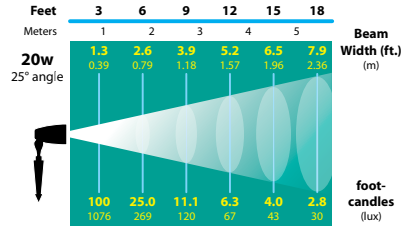

LIGHT DISTRIBUTIONS AND PHOTOMETRICS

FL-28