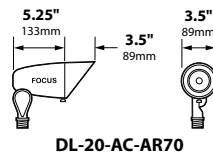

DIRECTIONAL LIGHTS DL-20-AR70-SERIES

TYPE

SPECIFICATIONS

CONSTRUCTION: Cast aluminum, cast brass or composite Bullet; matching heavy duty cast aluminum, brass or composite adjustable swivel; matching extension collar with lens

LENS: High impact clear tempered convex glass

O-RING: High temperature red silicone

LAMP SUPPLIED: 50w AR70 (FL); 5000 hours average rating (50w max)

SOCKET: Double Contact bayonet base (Ba15d) with 200°C silicone lead wires

WIRING: Black 3 foot 18/2 zip cord from base of fixture (12v only)
For 25 foot 16/2 fixture lead wire add -25F to catalog number.

CONNECTION: FA-05 Quick Connector (not supplied) from fixture to main cable (12/2, 10/2 or 8/2 only)

MOUNTING: FA-03 black 9" ABS stake threaded 1/2" NPS

FINISH: Aluminum-Black texture polyester powder coat. Optional finishes available
Brass-Unfinished brass. Optional finishes available

ORDERING INFORMATION

CATALOG NO.	DESCRIPTION	LAMP	SHIP WEIGHT
DL-20-AR70-BLT	Cast Aluminum Bullet, Extension Collar	50w AR70 (FL)	2.0 lbs.
DL-20-AR70-BRS	Cast Brass Bullet, Extension Collar	50w AR70 (FL)	3.0 lbs.
CDL-20-AR70-BLT	Composite Bullet, Extension Collar	50w AR70 (FL)	2.0 lbs.
DL-20-AC-AR70-BLT	Cast Aluminum Bullet, Angle Collar	50w AR70 (FL)	3.0 lbs.
DL-20-AC-AR70-BRS	Cast Brass Bullet, Angle Collar	50w AR70 (FL)	5.0 lbs.
CDL-20-AC-AR70-BLT	Composite Bullet, Angle Collar	50w AR70 (FL)	3.0 lbs.

120 VOLT MODELS WITH INTEGRATED ELECTRONIC 75 WATT TRANSFORMER AVAILABLE. ADD -T TO PART NUMBER

IP54

BEAM/GLARE CONTROL ACCESSORIES

- FA-08-06 Round 1/4" Hex Cell Louver
- FA-10-20-BLUE Blue Tempered Glass Lens
- FA-10-20-GREEN Green Tempered Glass Lens
- FA-98-20 Linear Spread Tempered Glass Lens
- FA-104-20 Wide Spread Tempered Glass Lens Softener

JOB INFORMATION