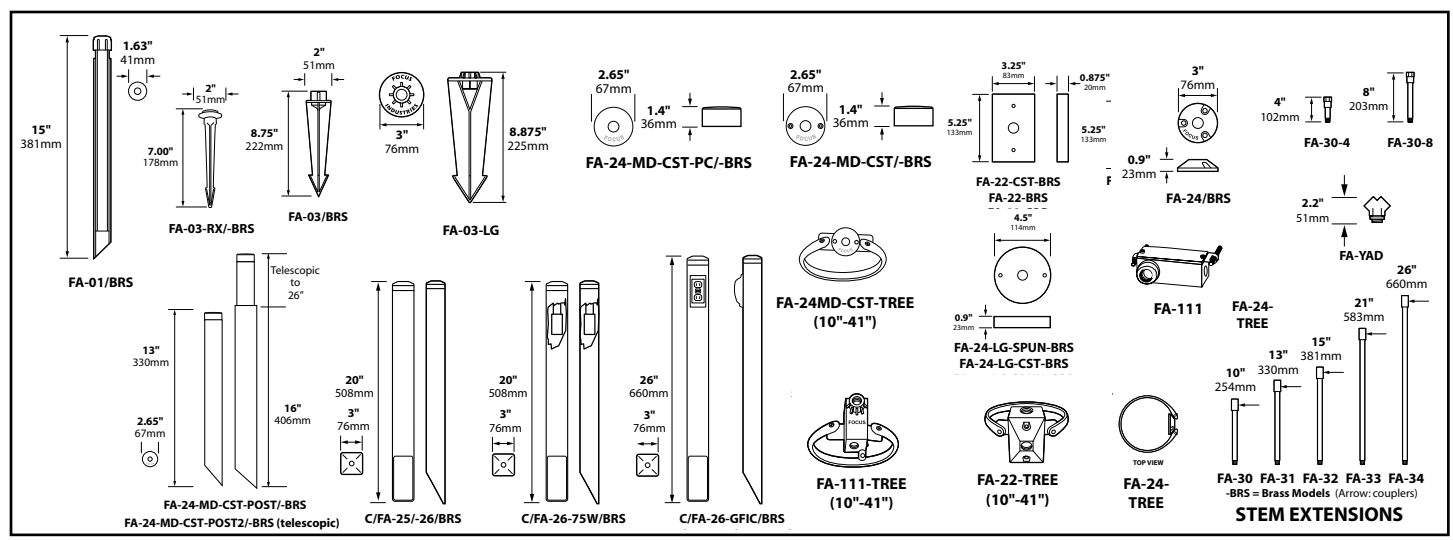

BEAM/GLARE CONTROL ACCESSORIES

- FA-08-06 Round 1/4" Hex Cell Louver
- FA-10-20-BLUE Blue Tempered Glass Lens
- FA-10-20-GREEN Green Tempered Glass Lens
- FA-98-20 Linear Spread Tempered Glass Lens
- FA-104-20 Wide Spread Tempered Glass Lens Softener

JOB INFORMATION

Type: _____ Date: _____

Job Name: _____

Cat. No.: _____

Lamp(s): _____

Specifier: _____

Contractor: _____

Notes: _____

FOCUS INDUSTRIES INC.
25301 COMMERCENTRE DRIVE
LAKE FOREST, CA 92630

www.focusindustries.com
sales@focusindustries.com
(949) 830-1350 • FAX (949) 830-3390

Black Texture (Standard)	Antique Verde	Bronze Texture	Camel	White Texture	Hunter Texture	Rust	Weathered Iron	Weathered Brown	Stucco	Rubbed Verde	Chrome Powder	Terra Cotta	Acid Rust	Acid Verde	Black Acid Treatment
-BLT	-ATV	-BRT	-CAM	-WTX	-HTX	-RST	-WIR	-WBR	-STU	-RBV	-CPR	-TRC	-BAR/CAR	-BAR/CAV	-BAT