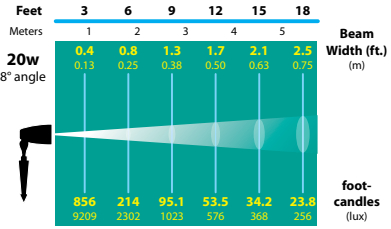

DIRECTIONAL LIGHTS DL-20-AR70-SERIES

TYPE

LIGHT DISTRIBUTIONS AND PHOTOMETRICS

FL-28

FL-29

FL-30

Black Texture (Standard)	Antique Verde	Bronze Texture	Camel	White Texture	Hunter Texture	Rust	Weathered Iron	Weathered Brown	Stucco	Rubbed Verde	Chrome Powder	Terra Cotta	Acid Rust	Acid Verde	Black Acid Treatment
-BLT	-ATV	-BRT	-CAM	-WTX	-HTX	-RST	-WIR	-WBR	-STU	-RBV	-CPR	-TRC	-BAR/CAR	-BAR/CAV	-BAT