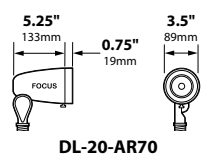

DIRECTIONAL LIGHTS DL-20-AR70-SERIES

TYPE

SPECIFICATIONS

CONSTRUCTION: Cast aluminum, cast brass or composite Bullet; matching heavy duty cast aluminum, brass or composite adjustable swivel; matching extension collar with lens

LENS: High impact clear tempered convex glass

O-RING: High temperature red silicone

LAMP SUPPLIED: 50w AR70 (FL); 5000 hours average rating (50w max)

SOCKET: Double Contact bayonet base (Ba15d) with 200°C silicone lead wires

WIRING: Black 3 foot 18/2 zip cord from base of fixture (12v only)
For 25 foot 16/2 fixture lead wire add -25F to catalog number.

CONNECTION: FA-05 Quick Connector (not supplied) from fixture to main cable (12/2, 10/2 or 8/2 only)

MOUNTING: FA-03 black 9" ABS stake threaded 1/2" NPS

FINISH: Aluminum-Black texture polyester powder coat. Optional finishes available
Brass-Unfinished brass. Optional finishes available

ORDERING INFORMATION

CATALOG NO.	DESCRIPTION	LAMP	SHIP WEIGHT
DL-20-AR70-BLT	Cast Aluminum Bullet, Extension Collar	50w AR70 (FL)	2.0 lbs.
DL-20-AR70-BRS	Cast Brass Bullet, Extension Collar	50w AR70 (FL)	3.0 lbs.
CDL-20-AR70-BLT	Composite Bullet, Extension Collar	50w AR70 (FL)	2.0 lbs.
DL-20-AC-AR70-BLT	Cast Aluminum Bullet, Angle Collar	50w AR70 (FL)	3.0 lbs.
DL-20-AC-AR70-BRS	Cast Brass Bullet, Angle Collar	50w AR70 (FL)	5.0 lbs.
CDL-20-AC-AR70-BLT	Composite Bullet, Angle Collar	50w AR70 (FL)	3.0 lbs.

120 VOLT MODELS WITH INTEGRATED ELECTRONIC 75 WATT TRANSFORMER AVAILABLE. ADD -T TO PART NUMBER

IP54

BEAM/GLARE CONTROL ACCESSORIES

- FA-08-06 Round 1/4" Hex Cell Louver
- FA-10-20-BLUE Blue Tempered Glass Lens
- FA-10-20-GREEN Green Tempered Glass Lens
- FA-98-20 Linear Spread Tempered Glass Lens
- FA-104-20 Wide Spread Tempered Glass Lens Softener

JOB INFORMATION