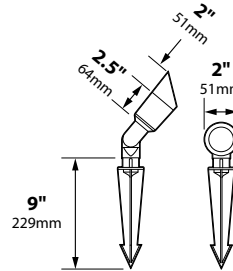

SOCKET: High temperature ceramic bi-pin GU5.3 with 250°C silicone lead wires

WIRING: Black 3 foot 18/2 zip cord from base of fixture (12v only)

For 25 foot 16/2 fixture lead wire add -25F to catalog number.

CONNECTION: FA-05 Quick Connector (not supplied) from fixture to main cable (12/2, 10/2 or 8/2 only)

MOUNTING: FA-03 black 9" ABS stake threaded 1/2" NPS

FINISH: Aluminum-Black texture polyester powder coat. Optional finishes available.
Brass-Unfinished brass. Optional finishes available.

DL-17-BRT

ORDERING INFORMATION

CATALOG NO.	DESCRIPTION	LAMP	EST. SHIP WEIGHT
DL-17-BLT	Cast aluminum Bullet	20w MR11 FL(FTD)	2.0 lbs.
DL-17-BRS	Cast brass Bullet	20w MR11 FL(FTD)	3.0 lbs.

MOUNTING ACCESSORIES