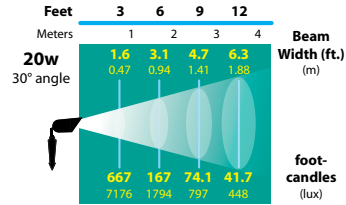

DIRECTIONAL LIGHTS DL-17 SERIES

TYPE

LIGHT DISTRIBUTIONS AND PHOTOMETRICS

Black Texture (Standard)	Antique Verde	Bronze Texture	Camel	White Texture	Hunter Texture	Rust	Weathered Iron	Weathered Brown	Stucco	Rubbed Verde	Chrome Powder	Acid Rust	Acid Verde	Black Acid Treatment
-BLT	-ATV	-BRT	-CAM	-WTX	-HTX	-RST	-WIR	-WBR	-STU	-RBV	-CPR	-BAR/CAR	-BAV/CAV	-BAT