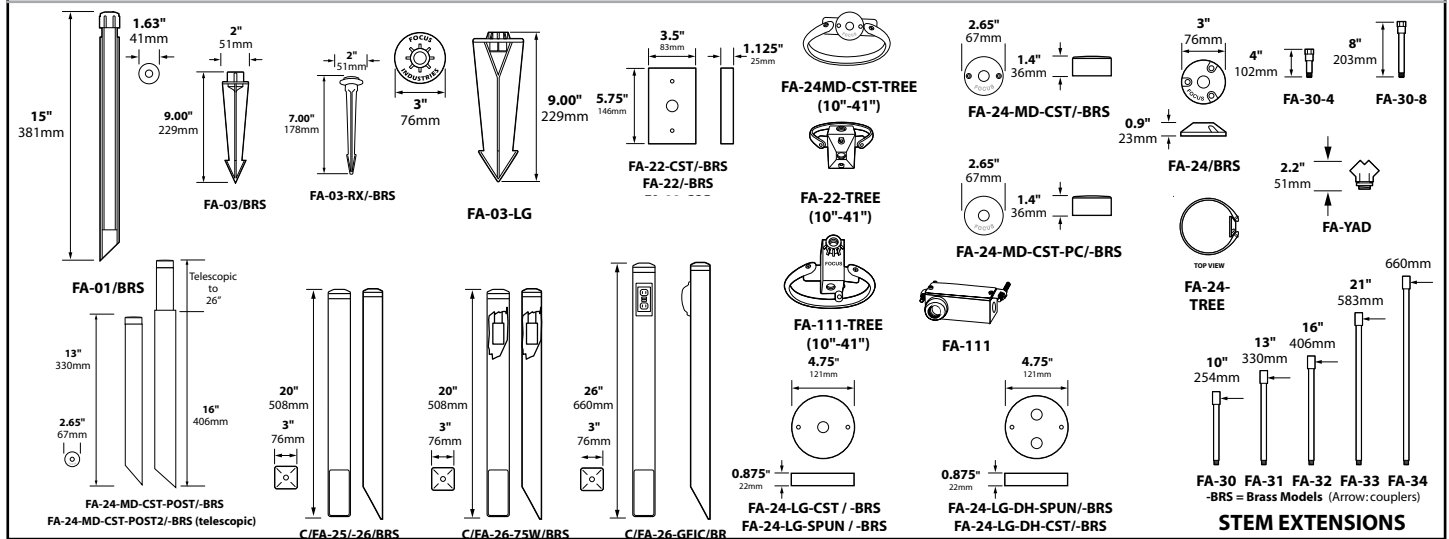

SOCKET: High temperature ceramic bi-pin GU5.3 with 250°C silicone lead wires

WIRING: Black 3 foot 18/2 zip cord from base of fixture (12v only)

For 25 foot 16/2 fixture lead wire add -25F to catalog number.

CONNECTION: FA-05 Quick Connector (not supplied) from fixture to main cable (12/2, 10/2 or 8/2 only)

MOUNTING: FA-03 black 9" ABS stake threaded 1/2" NPS

FINISH: Aluminum-Black texture polyester powder coat. Optional finishes available.
Brass-Unfinished brass. Optional finishes available.

DL-17-BRT

ORDERING INFORMATION

CATALOG NO.	DESCRIPTION	LAMP	EST. SHIP WEIGHT
DL-17-BLT	Cast aluminum Bullet	20w MR11 FL(FTD)	2.0 lbs.
DL-17-BRS	Cast brass Bullet	20w MR11 FL(FTD)	3.0 lbs.

MOUNTING ACCESSORIES