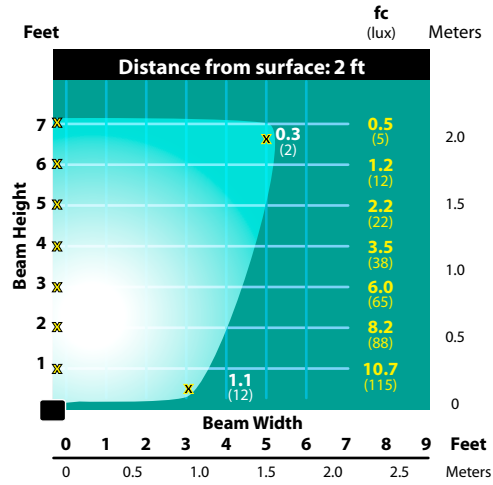

DIRECTIONAL LIGHTS DL-15 SERIES

TYPE

PHOTOMETRICS

DL-15-SM-LEDM

3 Watt Integrated LED Half Spread Photometrics

Black Texture (Standard)	Antique Verde	Bronze Texture	Camel	White Texture	Hunter Texture	Rust	Weathered Iron	Weathered Brown	Stucco	Rubbed Verde	Chrome Powder	Acid Rust	Acid Verde	Black Acid Treatment
-BLT	-ATV	-BRT	-CAM	-WTX	-HTX	-RST	-WIR	-WBR	-STU	-RBV	-CPR	-BAR/CAR	-BAV/CAV	-BAT