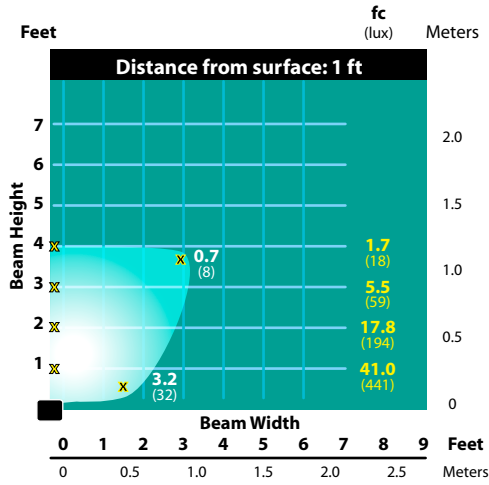

DIRECTIONAL LIGHTS DL-15 SERIES

TYPE

PHOTOMETRICS

DL-15-SM-LEDM

3 Watt Integrated LED Half Spread Photometrics

Black Texture (Standard)	Antique Verde	Bronze Texture	Camel	White Texture	Hunter Texture	Rust	Weathered Iron	Weathered Brown	Stucco	Rubbed Verde	Chrome Powder	Acid Rust	Acid Verde	Black Acid Treatment
-BLT	-ATV	-BRT	-CAM	-WTX	-HTX	-RST	-WIR	-WBR	-STU	-RBV	-CPR	-BAR/CAR	-BAV/CAV	-BAT