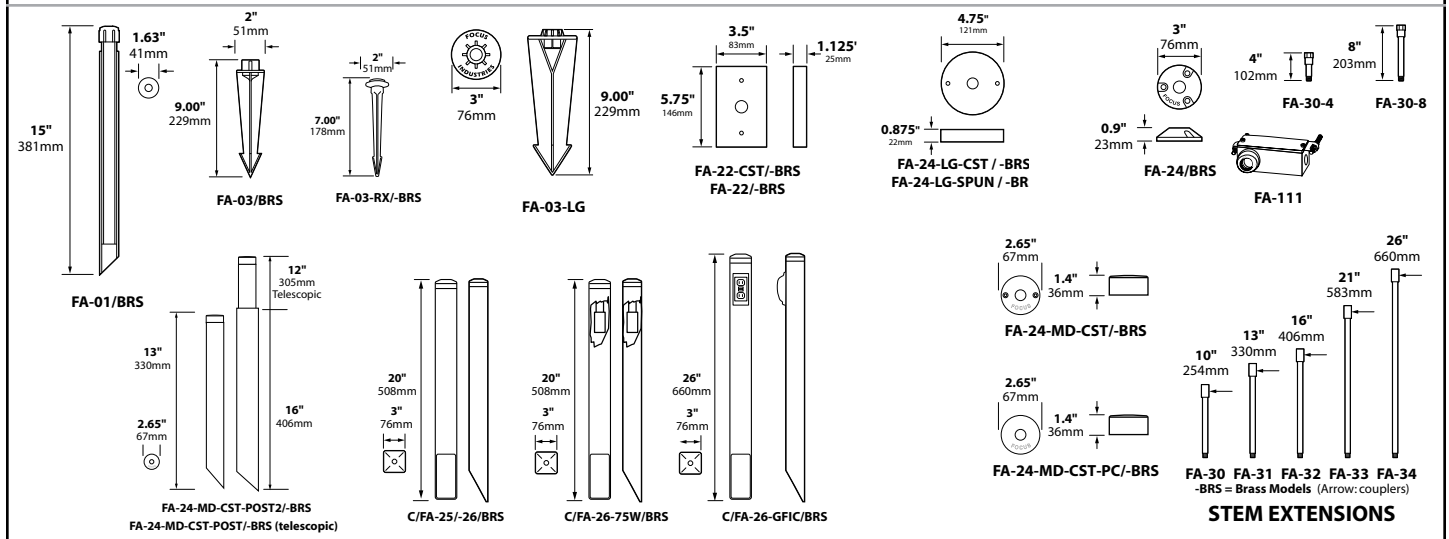

DIRECTIONAL LIGHTS DL-15-SMHP

TYPE

SPECIFICATIONS

CONSTRUCTION: Cast aluminum or cast brass flood; matching cast aluminum or brass adjustable swivel
REFLECTOR: Diamond embossed specular aluminum
LENS: High impact clear tempered flat glass
LAMP SUPPLIED: 20w T4 Bi-Pin Halogen (-H) - 5,000 hours average rating
LAMP OPTIONS: We recommend 3w 50,000 hours average rating OMNI-3 LED (-LED3) or OMNI-3 Super Saver (-LED3SS) 10,000 hours average rating 20w Xenon (-X) or 20w Halogen (-H)
SOCKET: High temperature ceramic GU5.3 bi-pin with 250°C silicone lead wires
WIRING: Black 3 foot 18/2 zip cord from base of fixture (12v only)
 For 25 foot 16/2 fixture lead wire add -25F to catalog number.
CONNECTION: FA-05 Quick Connector (not supplied) from fixture to main cable (12/2, 10/2 or 8/2 only) 12v only
MOUNTING: FA-03 black 9" ABS stake threaded 1/2" NPS
FINISH: Aluminum - Black texture polyester powder coat. Optional finishes available. Brass - Unfinished brass. Optional finishes available.

DL-15-SMHP-WBR

ORDERING INFORMATION

CATALOG NO.	DESCRIPTION	LAMP	SHIP WEIGHT
DL-15-SMHP-BLT	Small Aluminum floodlight	20w T4 BP Halogen	1.0 lbs.
DL-15-SMHP-BRS	Small Brass floodlight	20w T4 BP Halogen	2.0 lbs.

MOUNTING ACCESSORIES

STEM EXTENSIONS

BEAM/GLARE CONTROL

FA-07-15 Square 1/4" Hex Cell Louver

JOB INFORMATION

Type: _____ Date: _____

Job Name: _____

Cat. No.: _____

DIRECTIONAL LIGHTS DL-15 SERIES

TYPE

PHOTOMETRICS

DL-15-SM-LEDM

3 Watt Integrated LED Half Spread Photometrics

Black Texture (Standard)	Antique Verde	Bronze Texture	Camel	White Texture	Hunter Texture	Rust	Weathered Iron	Weathered Brown	Stucco	Rubbed Verde	Chrome Powder	Acid Rust	Acid Verde	Black Acid Treatment
-BLT	-ATV	-BRT	-CAM	-WTX	-HTX	-RST	-WIR	-WBR	-STU	-RBV	-CPR	-BAR/CAR	-BAV/CAV	-BAT