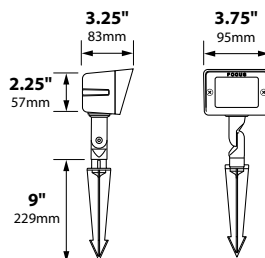

DIRECTIONAL LIGHTS DL-15-SMHP

TYPE

SPECIFICATIONS

CONSTRUCTION: Cast aluminum or cast brass flood; matching cast aluminum or brass adjustable swivel
REFLECTOR: Diamond embossed specular aluminum
LENS: High impact clear tempered flat glass
LAMP SUPPLIED: 20w T4 Bi-Pin Halogen (-H) - 5,000 hours average rating
LAMP OPTIONS: We recommend 3w 50,000 hours average rating OMNI-3 LED (-LED3) or OMNI-3 Super Saver (-LED3SS) 10,000 hours average rating 20w Xenon (-X) or 20w Halogen (-H)
SOCKET: High temperature ceramic GU5.3 bi-pin with 250°C silicone lead wires
WIRING: Black 3 foot 18/2 zip cord from base of fixture (12v only)
 For 25 foot 16/2 fixture lead wire add -25F to catalog number.
CONNECTION: FA-05 Quick Connector (not supplied) from fixture to main cable (12/2, 10/2 or 8/2 only) 12v only
MOUNTING: FA-03 black 9" ABS stake threaded 1/2" NPS
FINISH: Aluminum - Black texture polyester powder coat. Optional finishes available. Brass - Unfinished brass. Optional finishes available.

DL-15-SMHP-WBR

ORDERING INFORMATION

CATALOG NO.	DESCRIPTION	LAMP	SHIP WEIGHT
DL-15-SMHP-BLT	Small Aluminum floodlight	20w T4 BP Halogen	1.0 lbs.
DL-15-SMHP-BRS	Small Brass floodlight	20w T4 BP Halogen	2.0 lbs.

MOUNTING ACCESSORIES

STEM EXTENSIONS

BEAM/GLARE CONTROL

FA-07-15 Square 1/4" Hex Cell Louver

JOB INFORMATION

Type: _____ Date: _____

Job Name: _____

Cat. No.: _____