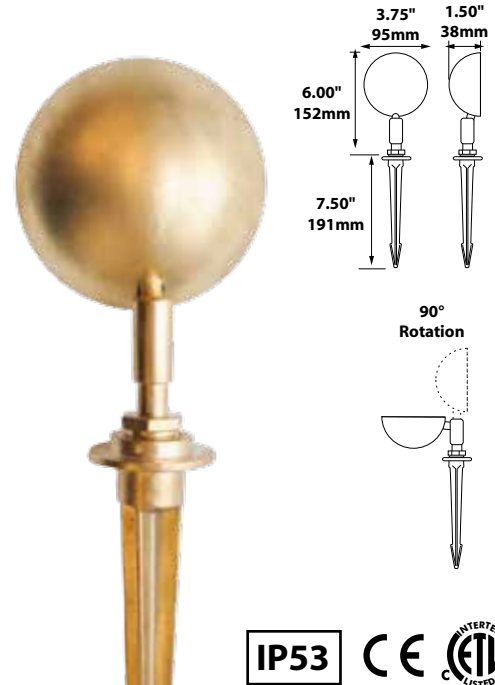

DIRECTIONAL LIGHTS DL-09-SMLEDM SERIES

TYPE

SPECIFICATIONS

CONSTRUCTION: Cast aluminum or cast brass mini directional flood light on matching cast aluminum or brass stake

LENS: High impact clear acrylic lens

LIGHT SOURCE: 3w, 3 LED Module; 50,000 hours average rating

SOCKET: Integrated hard wire, no socket

OPTICS: None, full flood

WIRING: Black 3 foot 18/2 zip cord from base of fixture (12v only)

For 25 foot 16/2 fixture lead wire add -25F to catalog number.

CONNECTION: FA-05 Quick Connector (not supplied) from fixture to main cable (12/2, 10/2 or 8/2 only)

MOUNTING: FA-03-RX-BLT (Aluminum models) or FA-03-RX-BRS (Brass models)

FINISH: Aluminum - Black texture polyester powder coat. Optional finishes available
Brass - Unfinished brass. Optional finishes available

ORDERING INFORMATION

CATALOG NO.	DESCRIPTION	LAMP	SHIP WEIGHT
DL-09-SMLEDM-BLT	Aluminum Mini Directional Flood	3w LED Module	1.0 lbs.
DL-09-SMLEDM-BRS	Brass Mini Directional Flood	3w LED Module	1.0 lbs.