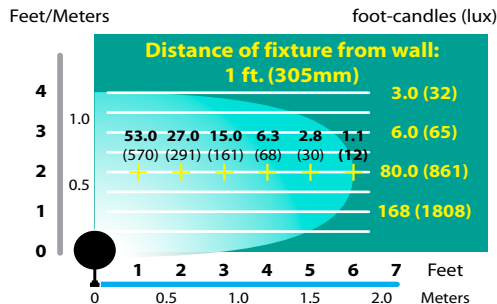

LIGHT DISTRIBUTIONS AND PHOTOMETRICS

JOB INFORMATION

Type: _____ Date: _____

Job Name: _____

Cat. No.: _____

Lamp(s): _____

Specifier: _____

Contractor: _____

Notes: _____

FOCUS INDUSTRIES INC.
25301 COMMERCENTRE DRIVE
LAKE FOREST, CA 92630

www.focusindustries.com
sales@focusindustries.com
(949) 830-1350 • FAX (949) 830-3390

Black Texture (Standard)	Antique Verde	Bronze Texture	Camel	White Texture	Hunter Texture	Rust	Weathered Iron	Weathered Brown	Stucco	Rubbed Verde	Chrome Powder	Terra Cotta	Acid Rust	Acid Verde	Black Acid Treatment
-BLT	-ATV	-BRT	-CAM	-WTX	-HTX	-RST	-WIR	-WBR	-STU	-RBV	-CPR	-TRC	-BAR/CAR	-BAV/CAV	-BAT