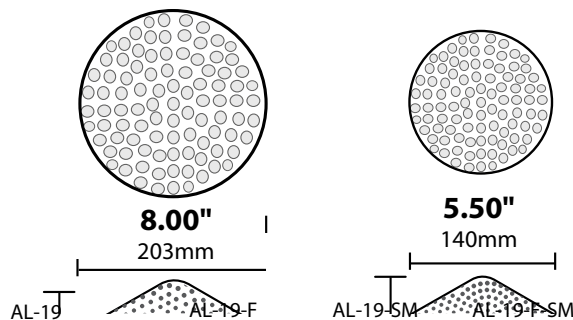

MOUNTING ACCESSORIES

JOB INFORMATION

Type: _____ Date: _____

Job Name: _____

Cat. No.: _____

Lamp(s): _____

Specifier: _____

Contractor: _____

Notes: _____

FOCUS INDUSTRIES INC.
25301 COMMERCENTRE DRIVE
LAKE FOREST, CA 92630

www.focusindustries.com
sales@focusindustries.com
(949) 830-1350 • FAX (949) 830-3390

Black Texture (Standard)	Antique Verde	Bronze Texture	Camel	White Texture	Hunter Texture	Rust	Weathered Iron	Weathered Brown	Stucco	Rubbed Verde	Chrome Powder	Acid Rust	Acid Verde	Black Acid Treatment
-BLT	-ATV	-BRT	-CAM	-WTX	-HTX	-RST	-WIR	-WBR	-STU	-RBV	-CPR	-BAR/CAR	-BAV/CAV	-BAT