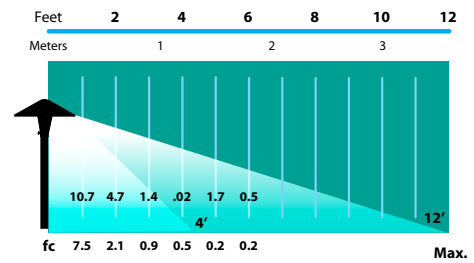

AREA LIGHTS AL-19-HH-AH-SERIES

TYPE

LIGHT DISTRIBUTIONS AND PHOTOMETRICS

AL-19-SM

20w T3 Halogen light bulb
Half Spread Photometrics
24ft (7m) diameter

AL-19

20w T3 Halogen light bulb
Half Spread Photometrics
24ft (7m) diameter