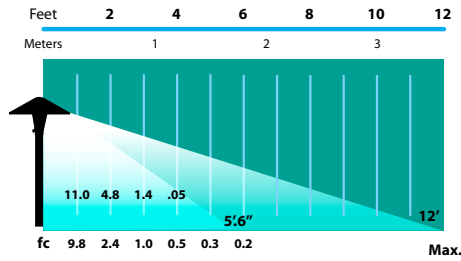

AREA LIGHTS AL-19-HH-AH-SERIES

TYPE

LIGHT DISTRIBUTIONS AND PHOTOMETRICS

AL-19-SM

20w T3 Halogen light bulb
Half Spread Photometrics
24ft (7m) diameter

AL-19

20w T3 Halogen light bulb
Half Spread Photometrics
24ft (7m) diameter