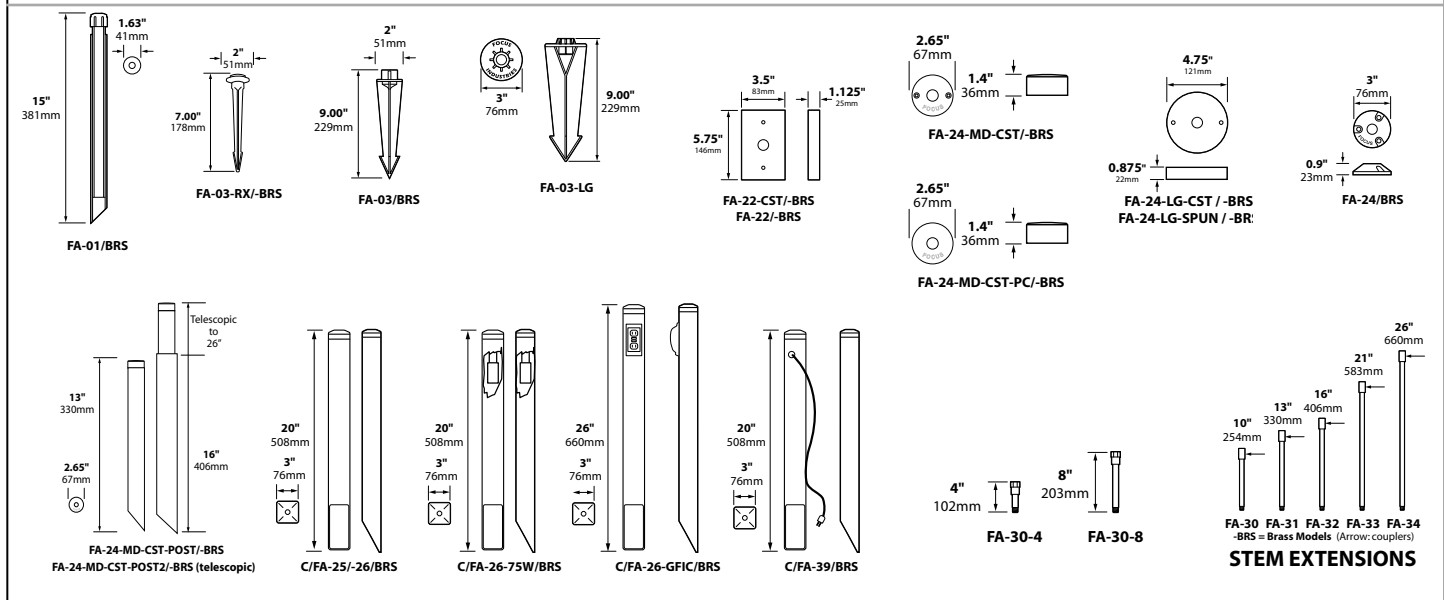

MOUNTING ACCESSORIES

JOB INFORMATION

Type: _____ Date: _____

Job Name: _____

Cat. No.: _____

Lamp(s): _____

Specifier: _____

Contractor: _____

Notes: _____

FOCUS INDUSTRIES INC.
25301 COMMERCENTRE DRIVE
LAKE FOREST, CA 92630

www.focusindustries.com
sales@focusindustries.com
(949) 830-1350 • FAX (949) 830-3390

Black Texture (Standard)	Antique Verde	Bronze Texture	Camel	White Texture	Hunter Texture	Rust	Weathered Iron	Weathered Brown	Stucco	Rubbed Verde	Chrome Powder	Acid Rust	Acid Verde	Black Acid Treatment
-BLT	-ATV	-BRT	-CAM	-WTX	-HTX	-RST	-WIR	-WBR	-STU	-RBV	-CPR	-BAR/CAR	-BAV/CAV	-BAT