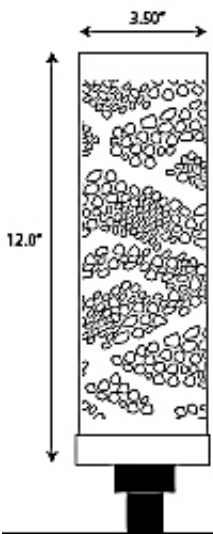

GAS TORCH AL-18-CY CUSTOM TORCH

TYPE

Sandstone-001