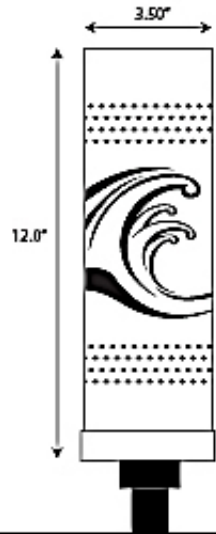

# GAS TORCH AL-18-CY CUSTOM TORCH

TYPE

Sandstone-001

Heleconia-002

Circles-003

Palm-004

Wave-005

Focus Industries | 888.882.1350 | www.focusindustries.com