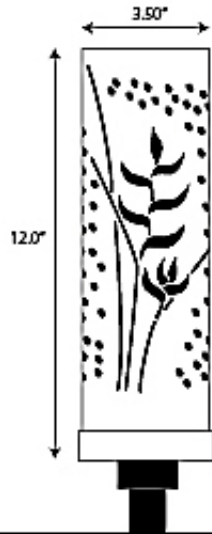

Heleconia-002