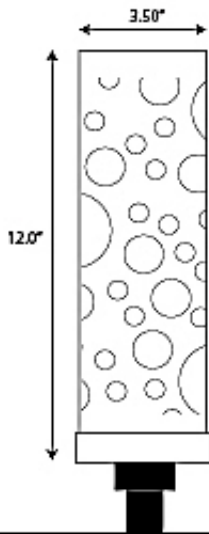

# GAS TORCH AL-18-CY CUSTOM TORCH

TYPE

Sandstone-001

Heleconia-002

Circles-003

Palm-004

Wave-005

Focus Industries | 888.882.1350 | www.focusindustries.com