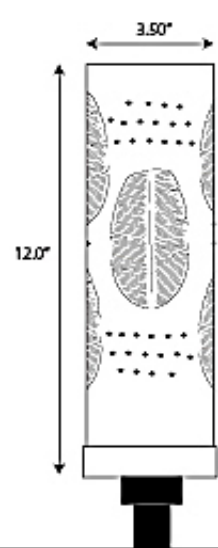

Bamboo-006

Bird Of Paradise-007

Hibiscus-008

Plumeria-009

Banana Leaf-010

Focus Industries | 888.882.1350 | www.focusindustries.com

# FOCUS TORCH AL-18 GAS SERIES

TYPE

**Installation Diagram #1**

PLEASE CONSULT A LICENSED PLUMBER FOR GAS PIPE LAYOUT AND INSTALLATION