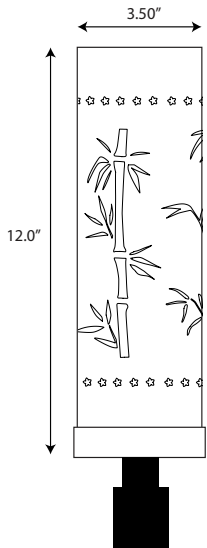

Bamboo-006