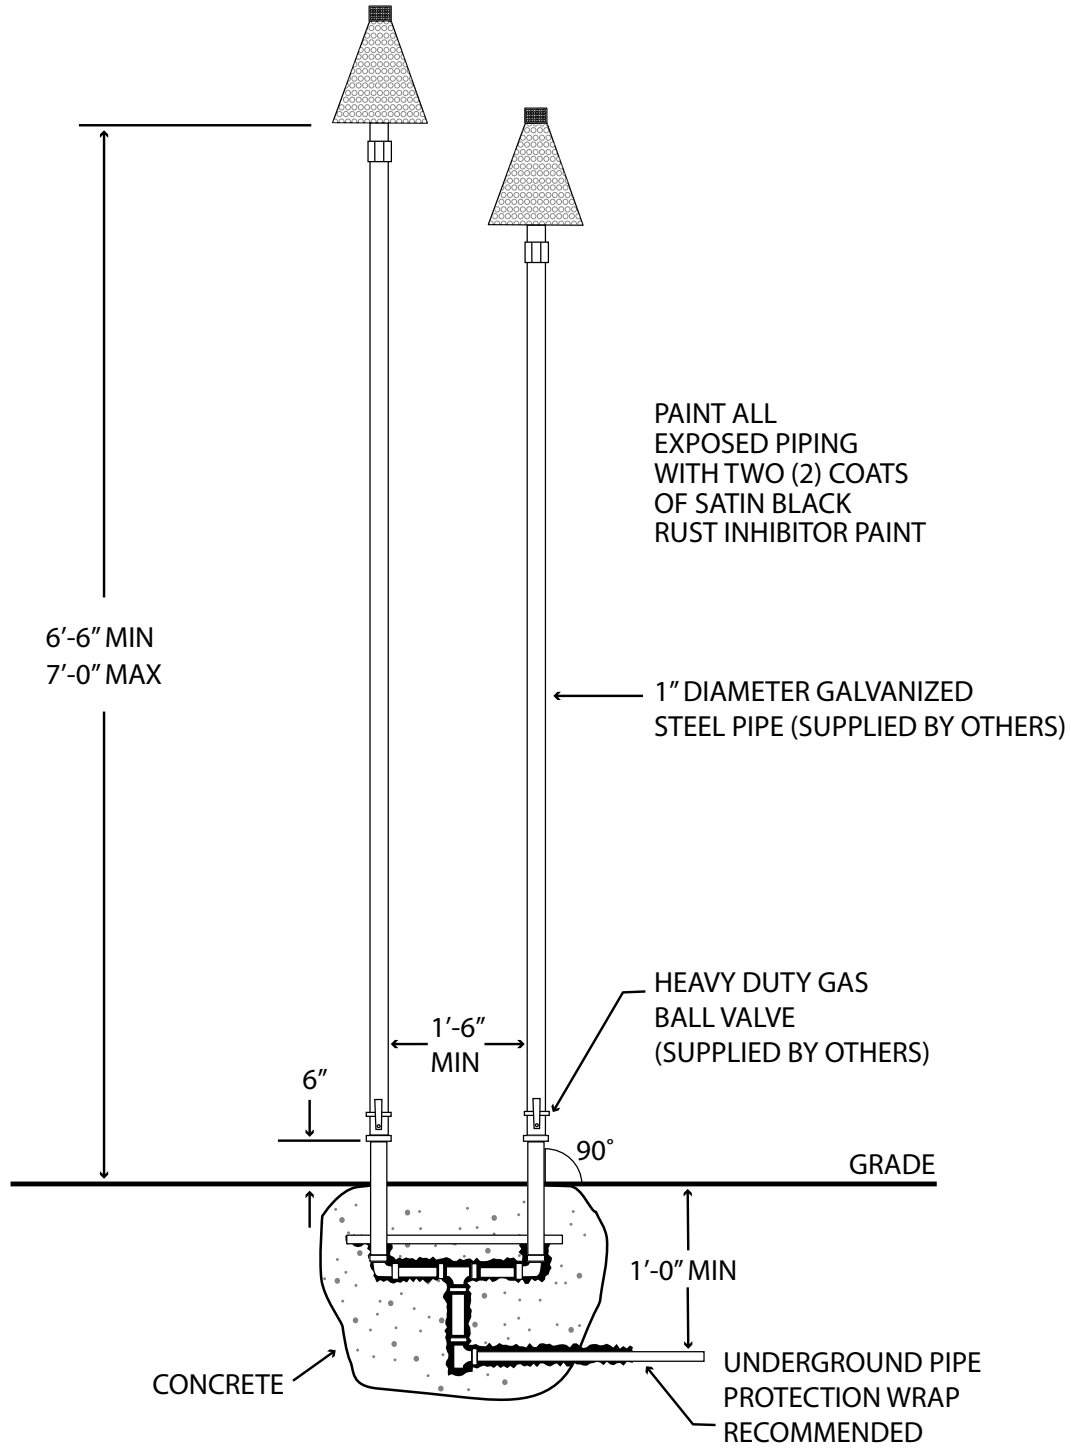

FOCUS TORCH AL-18 GAS SERIES

TYPE

Installation Diagram #1

PLEASE CONSULT A LICENSED PLUMBER FOR GAS PIPE LAYOUT AND INSTALLATION