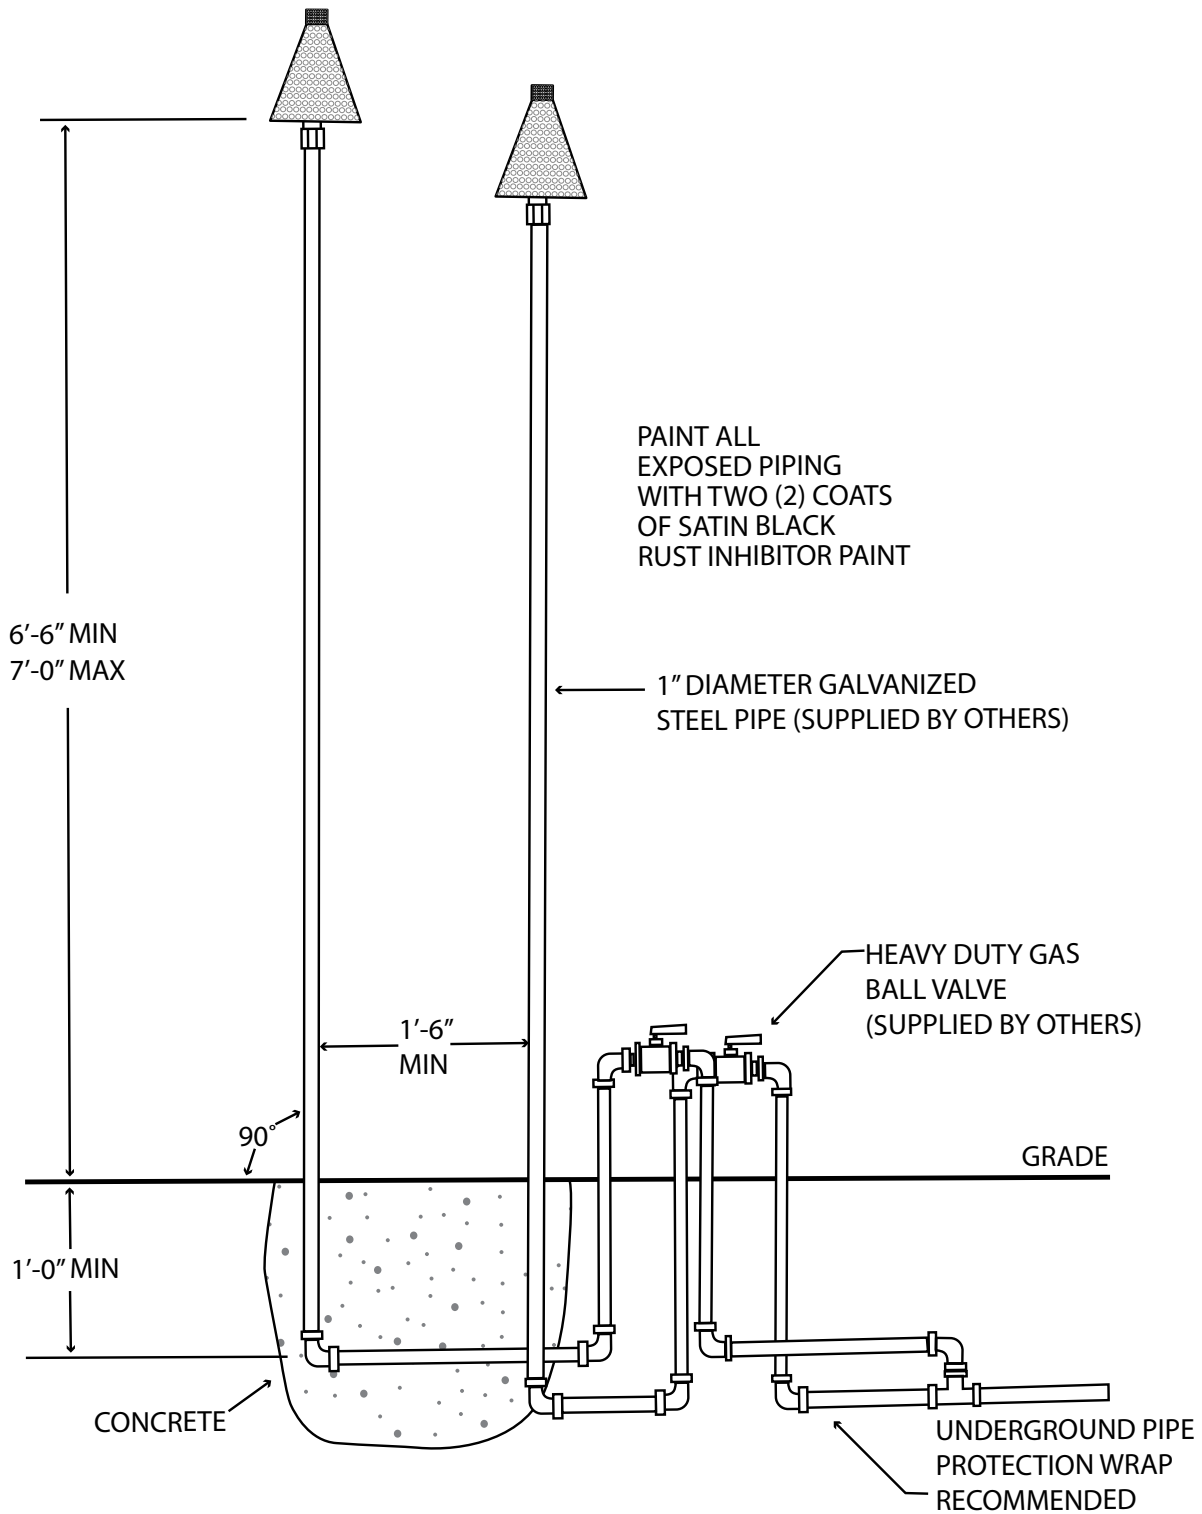

FOCUS TORCH AL-18 GAS SERIES

TYPE

Installation Diagram #2

PLEASE CONSULT A LICENSED PLUMBER FOR GAS PIPE LAYOUT AND INSTALLATION