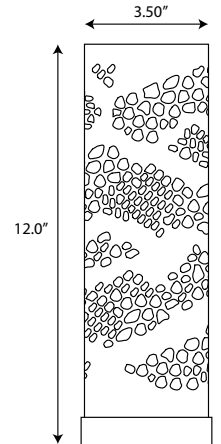

001
"Sandstone"