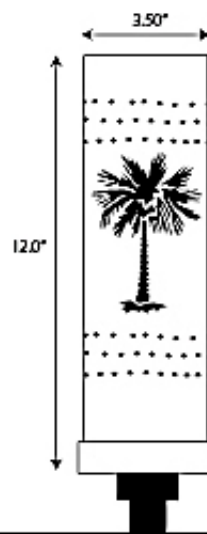

# GAS TORCH AL-18-CY CUSTOM TORCH

TYPE

Sandstone-001

Heleconia-002

Circles-003

Palm-004

Wave-005

Focus Industries | 888.882.1350 | www.focusindustries.com