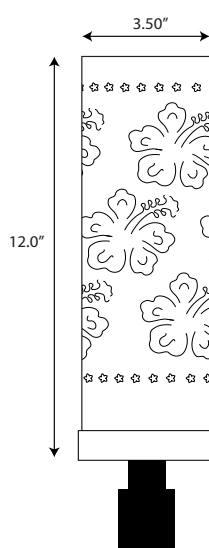

Hibiscus-008