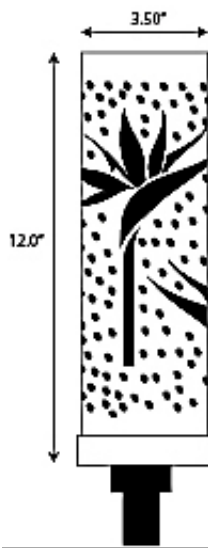

Bird Of Paradise-007