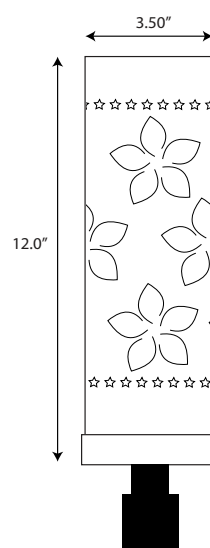

Plumeria-009