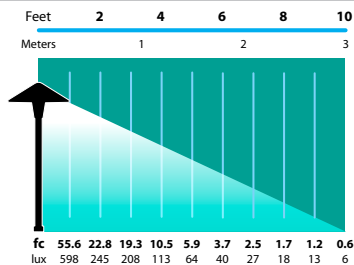

**NOTE:** Stars & Moon patterns will appear when fixture is within 20 feet of a wall

## LIGHT DISTRIBUTIONS AND PHOTOMETRICS

**AL-16**  
Half Spread Photometrics  
20 ft. (6.1m) diameter