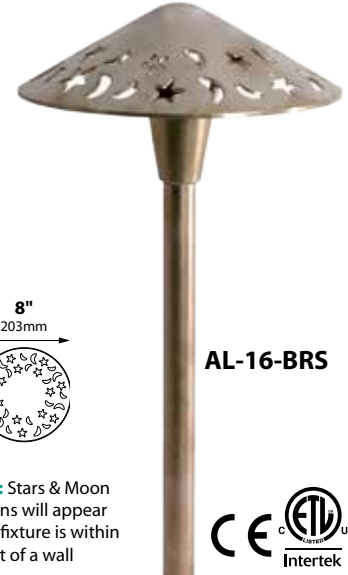

AREA LIGHTS AL-16 SERIES

TYPE

SPECIFICATIONS

CONSTRUCTION: Cast aluminum or cast brass Stars & Moons hat; matching extruded aluminum or brass stanchion

LAMP SUPPLIED: 18w S8 #1141; 1200 hours average rating (25w max.)

LAMP OPTIONS: We recommend 3w 50,000 hours average rating OMNI-3 LED (-LED3) or OMNI-3 Super Saver (-LED35S) 10,000 hours average rating 20w Xenon (-X) or 20w Halogen (-H)

SOCKET: Single contact bayonet, brass nickel plated lamp socket screw shell (Ba15s); double contact bayonet base (Ba15d) for 120v, both with 200°C silicone lead wires

WIRING: Black 3 foot 18/2 zip cord from base of fixture (12v only)

For 25 foot 16/2 fixture lead wire add -25F to catalog number.

120v Standard wiring

CONNECTION: FA-05 Quick Connector (not supplied) from fixture to main cable (12/2, 10/2 or 8/2 only) 12v only

MOUNTING: FA-03 black 9" ABS stake, tapped 1/2" NPS

FINISH: Aluminum-Black texture polyester powder coat. Optional finishes available. Brass-Unfinished brass. Optional finishes available.

ORDERING INFORMATION

CATALOG NO.	DESCRIPTION	LAMP	SHIP WEIGHT
AL-16-BLT	Cast Aluminum 8" Stars & Moons Hat	18w S8 #1141	3.0 lbs.
AL-16-BRS	Cast Brass 8" Stars & Moons Hat	18w S8 #1141	6.0 lbs.

AL-16-BRS