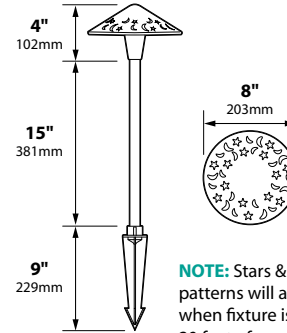

For 25 foot 16/2 fixture lead wire add -25F to catalog number.

120v Standard wiring

**CONNECTION:** FA-05 Quick Connector (not supplied) from fixture to main cable (12/2, 10/2 or 8/2 only) 12v only

**MOUNTING:** FA-03 black 9" ABS stake, tapped 1/2" NPS

## ORDERING INFORMATION

CATALOG NO.	DESCRIPTION	LAMP	SHIP WEIGHT
AL-16-BLT	Cast Aluminum 8" Stars & Moons Hat	18w S8 #1141	3.0 lbs.
AL-16-BRS	Cast Brass 8" Stars & Moons Hat	18w S8 #1141	6.0 lbs.

AL-16-BRS

## LIGHT DISTRIBUTIONS AND PHOTOMETRICS

**AL-16**  
Half Spread Photometrics  
20 ft. (6.1m) diameter