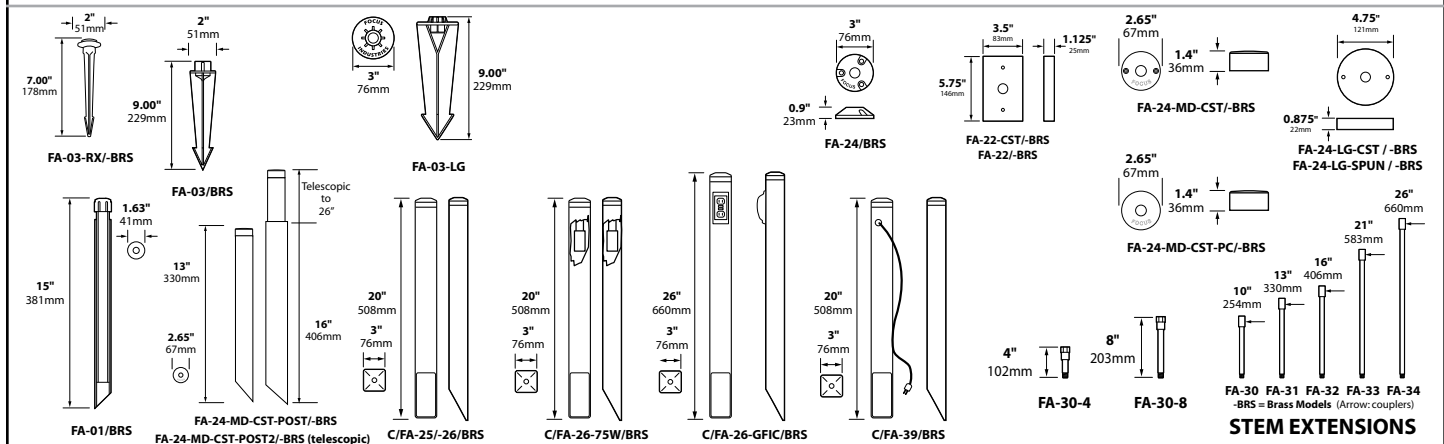

MOUNTING ACCESSORIES

BEAM/GLARE CONTROL ACCESSORIES

FA-97-16 AL-16 Sprinkler Guard / Glare Shield

-AH Add to catalog # for Adjustable Hub