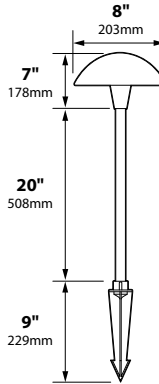

SOCKET: Single contact bayonet, brass nickel plated lamp socket screw shell (Ba15s); double contact bayonet base (Ba15d) for 120v, both with 200°C silicone lead wires

WIRING: Black 3 foot 18/2 zip cord from base of fixture (12v only)

For 25 foot 16/2 fixture lead wire add -25F to catalog number.
120v standard wiring

CONNECTION: FA-05 Quick Connector (not supplied) from fixture to main cable (12/2, 10/2 or 8/2 only) 12v only

MOUNTING: FA-03-LG black 9" ABS stake, tapped 1/2" NPS

FINISH: Aluminum-Black texture polyester powder coat. Optional finishes available.
Brass-Unfinished brass. Optional finishes available.

ORDERING INFORMATION

CATALOG NO.	DESCRIPTION	LAMP	SHIP WEIGHT
AL-12-BLT	Cast Aluminum 8" Mushroom Hat	18w S8 #1141	3.0 lbs.
AL-12-BRS	Cast Brass 8" Mushroom Hat	18w S8 #1141	6.0 lbs.

AL-12-BRS

MOUNTING ACCESSORIES

BEAM/GLARE CONTROL ACCESSORIES

- FA-97-12** AL-12 Sprinkler Guard / Glare Shield
- AH** Add to catalog # for Adjustable Hub

LIGHT DISTRIBUTIONS AND PHOTOMETRICS

AL-12
Half Spread Photometrics
18 ft. (5.5m) diameter