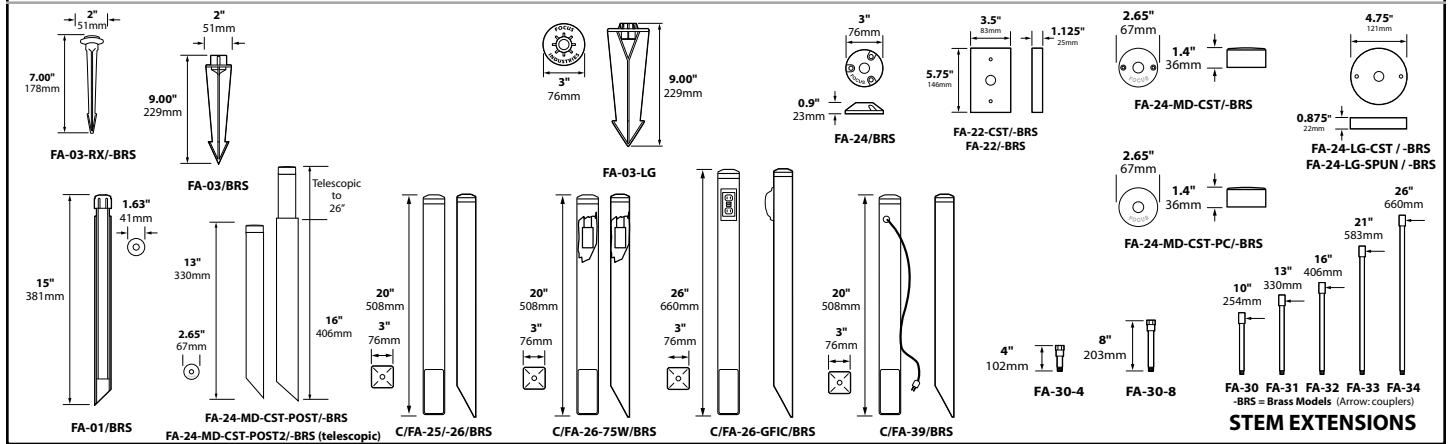

For 25 foot 16/2 fixture lead wire add -25F to catalog number.
120v standard wiring

CONNECTION: FA-05 Quick Connector (not supplied) from fixture to main cable (12/2, 10/2 or 8/2 only) 12v only

MOUNTING: FA-03-LG black 9" ABS stake, tapped 1/2" NPS

AL-12-BRS

MOUNTING ACCESSORIES

BEAM/GLARE CONTROL ACCESSORIES

- FA-97-12** AL-12 Sprinkler Guard / Glare Shield
- AH** Add to catalog # for Adjustable Hub

LIGHT DISTRIBUTIONS AND PHOTOMETRICS

AL-12
Half Spread Photometrics
18 ft. (5.5m) diameter