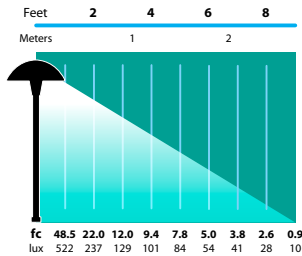

AL-12-BRS

MOUNTING ACCESSORIES

BEAM/GLARE CONTROL ACCESSORIES

- FA-97-12** AL-12 Sprinkler Guard / Glare Shield
- AH** Add to catalog # for Adjustable Hub

LIGHT DISTRIBUTIONS AND PHOTOMETRICS

AL-12
Half Spread Photometrics
18 ft. (5.5m) diameter