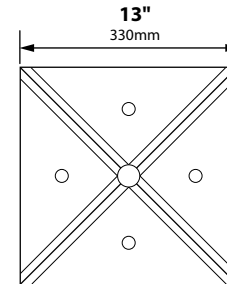

ORDERING INFORMATION

CATALOG NO.	DESCRIPTION	LAMP	SHIP WEIGHT
AL-10-LGP-BRS	Brass Pedestal Mount Lantern	18w S8 #1141	4.0 lbs.

120v COMPACT FLUORESCENT PEDESTAL LANTERNS:

LAMP: 5w or 7w CFL T4 single tube, 4100K 10,000 hour (7w max.)
LAMP OPTIONS: 13w, 18w or 26w self ballasted CFL spiral GU24 2-Pin, 2700K (26w max.)
BALLAST: For 5w and 7w models only - Internal Type 1 outdoor magnetic clamped core ballast. 120v primary amp draw of 0.165, not including lamp wattage. 5w and 7w CFL operate off same ballast and are interchangeable. 240v and 277v options available. Consult factory for details.
SOCKET: G23 2-pin for 5w and 7w models; GU24 2-pin for Spiral GU24

AL-10-LGPF15-BRS	Brass Pedestal Mount Lantern	5w, 4100K CFL	4.0 lbs.
AL-10-LGPF17-BRS	Brass Pedestal Mount Lantern	7w, 4100K CFL	4.0 lbs.
AL-10-LGPF1135-BRS	Brass Pedestal Mount Lantern	13w, 2700K CFL Spiral	2.0 lbs.
AL-10-LGPF1185-BRS	Brass Pedestal Mount Lantern	18w, 2700K CFL Spiral	2.0 lbs.
AL-10-LGPF1265-BRS	Brass Pedestal Mount Lantern	26w, 2700K CFL Spiral	2.0 lbs.