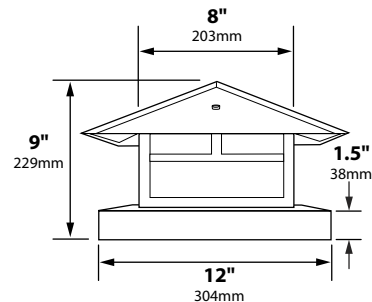

ORDERING INFORMATION

CATALOG NO.	DESCRIPTION	LAMP	SHIP WEIGHT
AL-10-LGP-BRS	Brass Pedestal Mount Lantern	18w S8 #1141	4.0 lbs.

120v COMPACT FLUORESCENT PEDESTAL LANTERNS:

LAMP: 5w or 7w CFL T4 single tube, 4100K 10,000 hour (7w max.)
LAMP OPTIONS: 13w, 18w or 26w self ballasted CFL spiral GU24 2-Pin, 2700K (26w max.)
BALLAST: For 5w and 7w models only - Internal Type 1 outdoor magnetic clamped core ballast. 120v primary amp draw of 0.165, not including lamp wattage. 5w and 7w CFL operate off same ballast and are interchangeable. 240v and 277v options available. Consult factory for details.
SOCKET: G23 2-pin for 5w and 7w models; GU24 2-pin for Spiral GU24

AL-10-LGPF15-BRS	Brass Pedestal Mount Lantern	5w, 4100K CFL	4.0 lbs.
AL-10-LGPF17-BRS	Brass Pedestal Mount Lantern	7w, 4100K CFL	4.0 lbs.
AL-10-LGPF1135-BRS	Brass Pedestal Mount Lantern	13w, 2700K CFL Spiral	2.0 lbs.
AL-10-LGPF1185-BRS	Brass Pedestal Mount Lantern	18w, 2700K CFL Spiral	2.0 lbs.
AL-10-LGPF1265-BRS	Brass Pedestal Mount Lantern	26w, 2700K CFL Spiral	2.0 lbs.