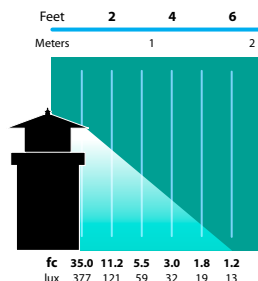

LIGHT DISTRIBUTIONS AND PHOTOMETRICS

AL-10-LGP
Half Spread Photometrics
12 ft. (3.7m) diameter
36" above grade

JOB INFORMATION	
Type:	Date:
Job Name:	
Cat.No.:	
Lamp(s):	
Specifier:	
Contractor:	
Notes:	
FOCUS INDUSTRIES INC. 25301 COMMERCE CENTRE DRIVE LAKE FOREST, CA 92630 www.focusindustries.com sales@focusindustries.com (949) 830-1350 • FAX (949) 830-3390	

Black Texture (Standard)	Antique Verde	Bronze Texture	Camel	White Texture	Hunter Texture	Rust	Weathered Iron	Weathered Brown	Stucco	Rubbed Verde	Chrome Powder	Acid Rust	Acid Verde	Black Acid Treatment
-BLT	-ATV	-BRT	-CAM	-WTX	-HTX	-RST	-WIR	-WBR	-STU	-RBV	-CPR	-BAR/CAR	-BAV/CAV	-BAT