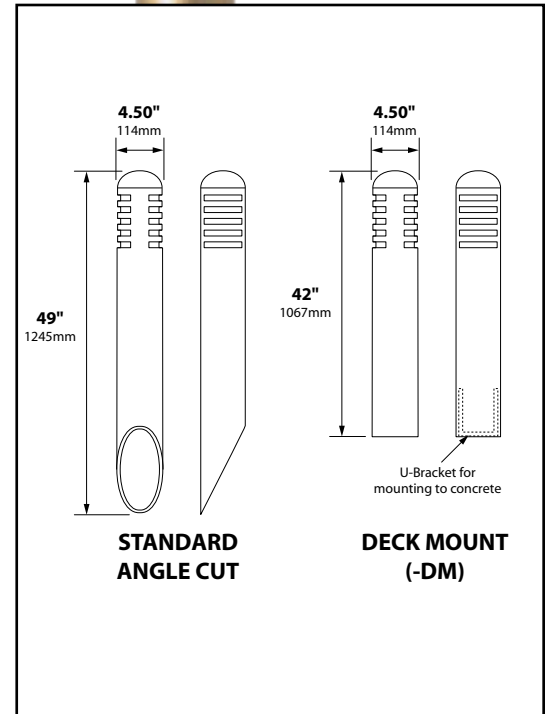

SOCKET: GX24Q-3 4pin

AL-08-LGFL13-BRS

ORDERING INFORMATION

CATALOG NO.	DESCRIPTION	LAMP	SHIP WEIGHT
AL-08-LGFL5	Black ABS 4.50" Bollard	5w 4100K CFL	4.0 lbs.
AL-08-LGALUMFL5-BLT	Aluminum 4.50" Bollard	5w 4100K CFL	4.0 lbs.
AL-08-LGFL5-BRS	Brass 4.5" Bollard	5w 4100K CFL	6.0 lbs.
AL-08-LGFL7	Black ABS 4.50" Bollard	7w 4100K CFL	4.0 lbs.
AL-08-LGALUMFL7-BLT	Aluminum 4.50" Bollard	7w 4100K CFL	4.0 lbs.
AL-08-LGFL7-BRS	Brass 4.5" Bollard	7w 4100K CFL	6.0 lbs.
AL-08-LGFL9	Black ABS 4.50" Bollard	9w 4100K CFL	4.0 lbs.
AL-08-LGALUMFL9-BLT	Aluminum 4.50" Bollard	9w 4100K CFL	4.0 lbs.
AL-08-LGFL9-BRS	Brass 4.5" Bollard	9w 4100K CFL	6.0 lbs.
AL-08-LGFL13	Black ABS 4.50" Bollard	13w 4100K CFL	4.0 lbs.
AL-08-LGALUMFL13-BLT	Aluminum 4.50" Bollard	13w 4100K CFL	4.0 lbs.
AL-08-LGFL13-BRS	Brass 4.5" Bollard	13w 4100K CFL	6.0 lbs.
AL-08-LGFL26	Black ABS 4.50" Bollard	2x 13w 4100K CFL	5.0 lbs.
AL-08-LGALUMFL26-BLT	Aluminum 4.50" Bollard	2x 13w 4100K CFL	5.0 lbs.
AL-08-LGFL26-BRS	Brass 4.5" Bollard	2x 13w 4100K CFL	7.0 lbs.
AL-08-LGFL263T	Black ABS 4.50" Bollard	26w 3T 4100K CFL	4.0 lbs.
AL-08-LGALUMFL263T-BLT	Aluminum 4.50" Bollard	26w 3T 4100K CFL	4.0 lbs.
AL-08-LGFL263T-BRS	Brass 4.5" Bollard	26w 3T 4100K CFL	6.0 lbs.
AL-08-LGFL323T	Black ABS 4.50" Bollard	32w 3T 4100K CFL	4.0 lbs.
AL-08-LGALUMFL323T-BLT	Aluminum 4.50" Bollard	32w 3T 4100K CFL	4.0 lbs.
AL-08-LGFL323T-BRS	Brass 4.5" Bollard	32w 3T 4100K CFL	6.0 lbs.
AL-08-LGFL423T	Black ABS 4.50" Bollard	42w 3T 4100K CFL	4.0 lbs.
AL-08-LGALUMFL423T-BLT	Aluminum 4.50" Bollard	42w 3T 4100K CFL	4.0 lbs.
AL-08-LGFL423T-BRS	Brass 4.5" Bollard	42w 3T 4100K CFL	6.0 lbs.