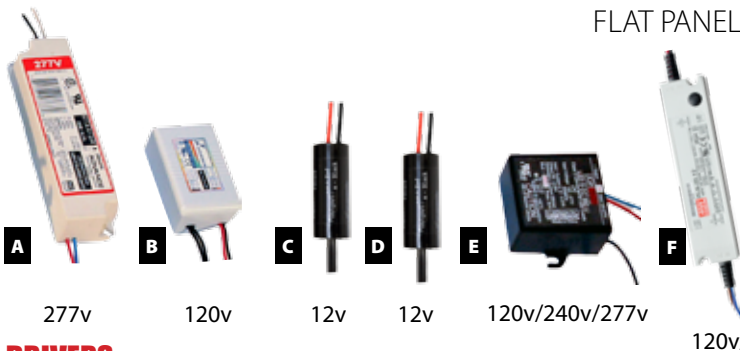

FLAT PANEL LED's & DRIVERS