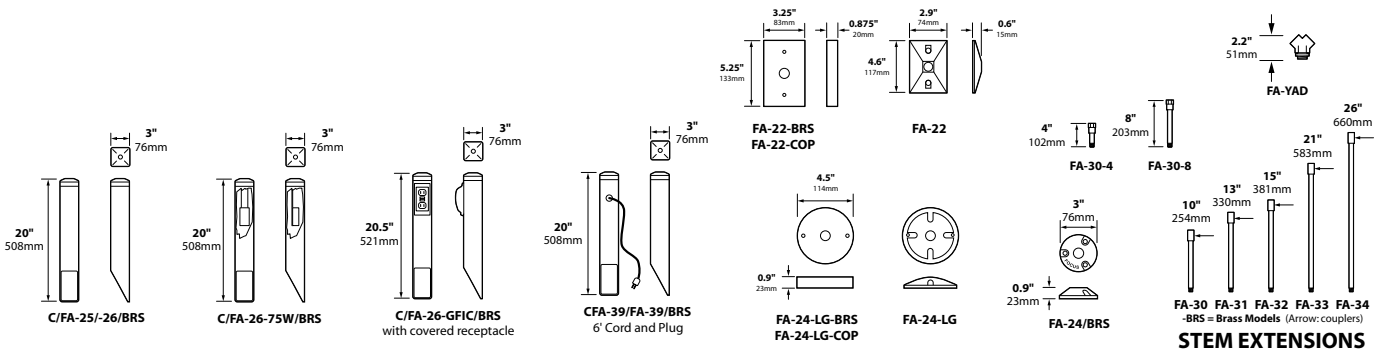

BEAM/GLARE CONTROL ACCESSORIES

- **FA-89** 5" Opal Glass (FAL/IAL-03, FAL/IAL-03-10)
- **FA-90** 7" White Opal Glass (FAL/IAL-04, FAL/IAL-04-10)
- **FA-90-RIB** 7" Clear Ribbed Glass (FAL/IAL-04, FAL/IAL-04-10)
- **FA-26** 120v. Mounting Pedestal
- **FA-30-NC** (9"), **FA-31-NC** (12"), **FA-32-NC** (15"), **FA-33-NC** (20"), **FA-34-NC** (25") Extension Wands

12v. fixtures: 25 foot 16/2 fixture lead wire available; add **-25F** to catalog number. For use with Focus CPC or hub supplied by others.

JOB INFORMATION

Type: _____ Date: _____

Job Name: _____

Cat. No.: _____

Lamp(s): _____

Specifier: _____

Contractor: _____

Notes: _____

FOCUS INDUSTRIES INC.
25301 COMMERCENTRE DRIVE
LAKE FOREST, CA 92630

www.focusindustries.com
sales@focusindustries.com
(949) 830-1350 • FAX (949) 830-3390

Powder Coat Finishes	Black Texture (Standard)	Antique Verde	Bronze Texture	Camel	White Texture	Hunter Texture	Rust	Weathered Iron	Weathered Brown	Stucco	Rubbed Verde	Chrome Powder	Terra Cotta
Ordering Code	-BLT	-ATV	-BRT	-CAM	-WTX	-HTX	-RST	-WIR	-WBR	-STU	-RBV	-CPR	-TRC