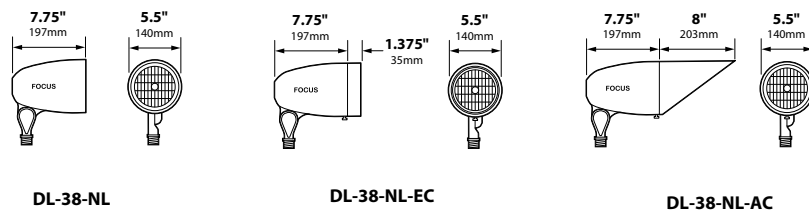

MOUNTING ACCESSORIES

JOB INFORMATION

Type: _____ Date: _____

Job Name: _____

Cat. No.: _____

Lamp(s): _____

Specifier: _____

Contractor: _____

Notes: _____

FOCUS INDUSTRIES INC.
25301 COMMERCENTRE DRIVE
LAKE FOREST, CA 92630

www.focusindustries.com
sales@focusindustries.com
(949) 830-1350 • FAX (949) 830-3390

Black Texture (Standard)	Antique Verde	Bronze Texture	Camel	White Texture	Hunter Texture	Rust	Weathered Iron	Weathered Brown	Stucco	Rubbed Verde	Chrome Powder	Terra Cotta	Acid Rust	Acid Verde	Black Acid Treatment
-BLT	-ATV	-BRT	-CAM	-WTX	-HTX	-RST	-WIR	-WBR	-STU	-RBV	-CPR	-TRC	-BAR/CAR	-BAR/CAV	-BAT