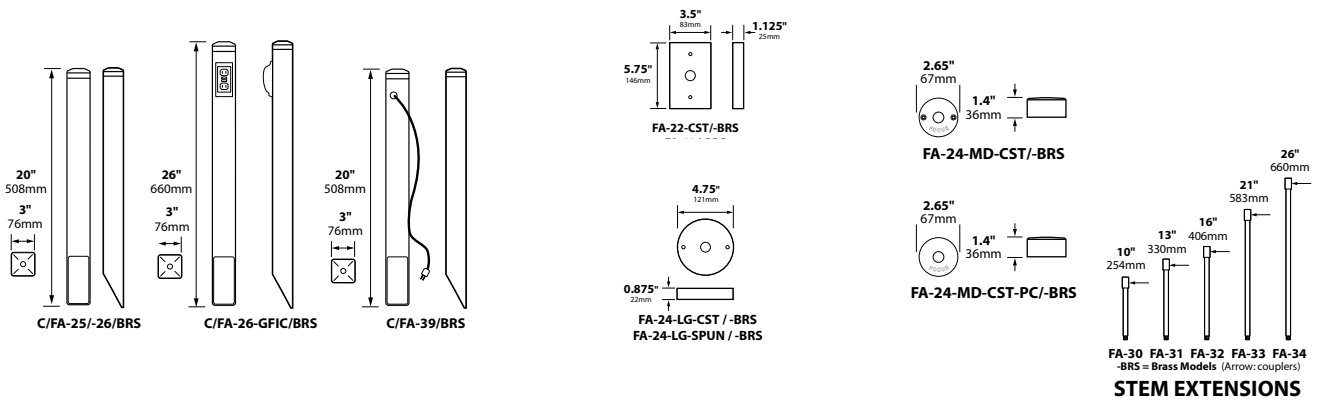

MOUNTING ACCESSORIES

JOB INFORMATION

Type: _____ Date: _____

Job Name: _____

Cat. No.: _____

Lamp(s): _____

Specifier: _____

Contractor: _____

Notes: _____

FOCUS INDUSTRIES INC.
25301 COMMERCENTRE DRIVE
LAKE FOREST, CA 92630

www.focusindustries.com
sales@focusindustries.com
(949) 830-1350 • FAX (949) 830-3390

Black Texture (Standard)	Antique Verde	Bronze Texture	Camel	White Texture	Hunter Texture	Rust	Weathered Iron	Weathered Brown	Stucco	Rubbed Verde	Chrome Powder	Terra Cotta	Acid Rust	Acid Verde	Black Acid Treatment
-BLT	-ATV	-BRT	-CAM	-WTX	-HTX	-RST	-WIR	-WBR	-STU	-RBV	-CPR	-TRC	-BAR/CAR	-BAR/CAV	-BAT