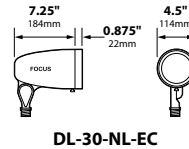

DIRECTIONAL LIGHTS DL-30-NL SERIES

TYPE

SPECIFICATIONS

CONSTRUCTION: Cast aluminum or cast brass Bullet; matching heavy duty cast aluminum or brass adjustable swivel

LENS: High impact clear tempered convex glass (-EC extension collar and -AC angle collar models only)

O-RING: High temperature red silicone

LAMP SUPPLIED: None; Use only outdoor rated PAR30 lamps (100w max)

SOCKET: High temperature ceramic medium base with 250°C silicone lead wires

WIRING: Standard 120 volt Black, White and Ground 9" lead wires

ORDERING INFORMATION

CATALOG NO.	DESCRIPTION	LAMP	SHIP WEIGHT
DL-30-NL-BLT	Cast Aluminum PAR30 Bullet	None	3.0 lbs.
DL-30-NL-BRS	Cast Brass PAR30 Bullet	None	5.0 lbs.
DL-30-NL-EC-BLT	Cast Aluminum PAR30 Bullet, Extension Collar	None	3.0 lbs.
DL-30-NL-EC-BRS	Cast Brass PAR30 Bullet, Extension Collar	None	5.0 lbs.
DL-30-NL-AC-BLT	Cast Aluminum PAR30 Bullet, Angle Collar	None	4.0 lbs.
DL-30-NL-AC-BRS	Cast Brass PAR30 Bullet, Angle collar	None	6.0 lbs.