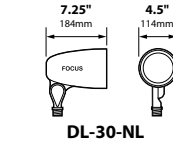

O-RING: High temperature red silicone

LAMP SUPPLIED: None; Use only outdoor rated PAR30 lamps (100w max)

SOCKET: High temperature ceramic medium base with 250°C silicone lead wires

WIRING: Standard 120 volt Black, White and Ground 9" lead wires

ORDERING INFORMATION

CATALOG NO.	DESCRIPTION	LAMP	SHIP WEIGHT
DL-30-NL-BLT	Cast Aluminum PAR30 Bullet	None	3.0 lbs.
DL-30-NL-BRS	Cast Brass PAR30 Bullet	None	5.0 lbs.
DL-30-NL-EC-BLT	Cast Aluminum PAR30 Bullet, Extension Collar	None	3.0 lbs.
DL-30-NL-EC-BRS	Cast Brass PAR30 Bullet, Extension Collar	None	5.0 lbs.
DL-30-NL-AC-BLT	Cast Aluminum PAR30 Bullet, Angle Collar	None	4.0 lbs.
DL-30-NL-AC-BRS	Cast Brass PAR30 Bullet, Angle collar	None	6.0 lbs.