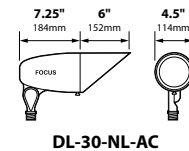

O-RING: High temperature red silicone

LAMP SUPPLIED: None; Use only outdoor rated PAR30 lamps (100w max)

SOCKET: High temperature ceramic medium base with 250°C silicone lead wires

WIRING: Standard 120 volt Black, White and Ground 9" lead wires

ORDERING INFORMATION

CATALOG NO.	DESCRIPTION	LAMP	SHIP WEIGHT
DL-30-NL-BLT	Cast Aluminum PAR30 Bullet	None	3.0 lbs.
DL-30-NL-BRS	Cast Brass PAR30 Bullet	None	5.0 lbs.
DL-30-NL-EC-BLT	Cast Aluminum PAR30 Bullet, Extension Collar	None	3.0 lbs.
DL-30-NL-EC-BRS	Cast Brass PAR30 Bullet, Extension Collar	None	5.0 lbs.
DL-30-NL-AC-BLT	Cast Aluminum PAR30 Bullet, Angle Collar	None	4.0 lbs.
DL-30-NL-AC-BRS	Cast Brass PAR30 Bullet, Angle collar	None	6.0 lbs.