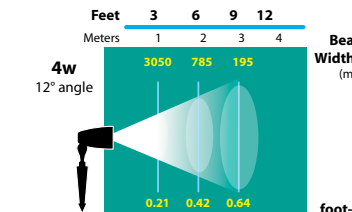

FL-LED-MR16-ESX

Black Texture (Standard)	Antique Verde	Bronze Texture	Camel	White Texture	Hunter Texture	Rust	Weathered Iron	Weathered Brown	Stucco	Rubbed Verde	Chrome Powder	Terra Cotta	Acid Rust	Acid Verde	Black Acid Treatment
-BLT	-ATV	-BRT	-CAM	-WTX	-HTX	-RST	-WIR	-WBR	-STU	-RBV	-CPR	-TRC	-BAR/CAR	-BAR/CAV	-BAT