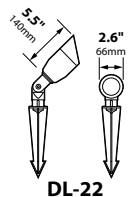

SOCKET: High temperature ceramic GU5.3 bi-pin with 250°C silicone lead wires

WIRING: Black 3 foot 18/2 zip cord from base of fixture (12v only)

For 25 foot 16/2 fixture lead wire add -25F to catalog number.

CONNECTION: FA-05 Quick Connector (not supplied) from fixture to main cable (1/2, 10/2 or 8/2 only)

MOUNTING: FA-03 black 9" ABS stake threaded 1/2" NPS

FINISH: Aluminum-Black texture polyester powder coat. Optional finishes available. Brass-Unfinished brass. Optional finishes available. Stainless Steel - machined finish

ORDERING INFORMATION

CATALOG NO.	DESCRIPTION	LAMP	SHIP WEIGHT
DL-22-BLT	Cast aluminum Bullet	20w MR16 FL(BAB)	2.0 lbs.
DL-22-BRS	Cast brass Bullet	20w MR16 FL(BAB)	3.0 lbs.
DL-22-SS	Cast Stainless Steel Bullet	20w MR16 FL(BAB)	2.0 lbs.
DL-22-XEC-BLT	Cast aluminum Bullet, X-long collar	20w MR16 FL(BAB)	2.0 lbs.
DL-22-XEC-BRS	Cast brass Bullet, X-long collar	20w MR16 FL(BAB)	4.0 lbs.

DL-22-BRS
mounted on
FA-24-BRS

MOUNTING ACCESSORIES

Diagram showing various mounting accessories with dimensions and part numbers:

- FA-01/BRS: 15" 381mm, 1.63" 41mm, 2" 51mm
- FA-03/BRS: 9.00" 229mm, 7.00" 178mm, 2" 51mm
- FA-03-RX/-BRS: 7.00" 178mm, 2" 51mm
- FA-03-LG: 9.00" 229mm, 5.75" 146mm, 3.5" 89mm, 1.125" 28mm
- FA-22-CST/-BRS, FA-22-TREE (10"-41")
- FA-24-MD-CST-PC/-BRS, FA-24-LG-CST / -BRS, FA-24-LG-SPUN / -BRS
- FA-24-MD-CST-POST/-BRS, FA-24-MD-CST-POST2/-BRS (telescopic)
- C/FA-25/-26/BRS, C/FA-26-75W/BRS, C/FA-26-GFIC/BRS
- FA-24-MD-CST-PC/-BRS, FA-24-LG-DH-SPUN/-BRS, FA-24-LG-DH-CST/-BRS
- FA-24-TREE, FA-111-TREE (10"-41"), FA-111
- FA-24-BRS, FA-24-TR
- FA-30-4, FA-30-8, FA-30, FA-31, FA-32, FA-33, FA-34
- FA-30, FA-31, FA-32, FA-33, FA-34 -BRS = Brass Models (Arrow couplers)