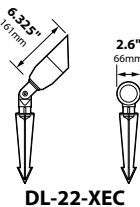

SOCKET: High temperature ceramic GU5.3 bi-pin with 250°C silicone lead wires

WIRING: Black 3 foot 18/2 zip cord from base of fixture (12v only)

For 25 foot 16/2 fixture lead wire add -25F to catalog number.

CONNECTION: FA-05 Quick Connector (not supplied) from fixture to main cable (1/2, 10/2 or 8/2 only)

MOUNTING: FA-03 black 9" ABS stake threaded 1/2" NPS

FINISH: Aluminum-Black texture polyester powder coat. Optional finishes available. Brass-Unfinished brass. Optional finishes available. Stainless Steel - machined finish

ORDERING INFORMATION

CATALOG NO.	DESCRIPTION	LAMP	SHIP WEIGHT
DL-22-BLT	Cast aluminum Bullet	20w MR16 FL(BAB)	2.0 lbs.
DL-22-BRS	Cast brass Bullet	20w MR16 FL(BAB)	3.0 lbs.
DL-22-SS	Cast Stainless Steel Bullet	20w MR16 FL(BAB)	2.0 lbs.
DL-22-XEC-BLT	Cast aluminum Bullet, X-long collar	20w MR16 FL(BAB)	2.0 lbs.
DL-22-XEC-BRS	Cast brass Bullet, X-long collar	20w MR16 FL(BAB)	4.0 lbs.

DL-22-BRS
mounted on
FA-24-BRS

MOUNTING ACCESSORIES

Diagram showing various mounting accessories with dimensions and part numbers:

- FA-01/BRS: 15" 381mm, 1.63" 41mm, 2" 51mm
- FA-03/BRS: 9.00" 229mm, 7.00" 178mm, 2" 51mm
- FA-03-RX/-BRS: 7.00" 178mm, 2" 51mm
- FA-03-LG: 9.00" 229mm, 5.75" 146mm, 3.5" 89mm, 1.125" 28mm
- FA-22-CST/-BRS, FA-22-TREE (10"-41")
- FA-24-MD-CST-PC/-BRS, FA-24-LG-CST / -BRS, FA-24-LG-SPUN / -BRS
- FA-24-MD-CST-POST/-BRS, FA-24-MD-CST-POST2/-BRS (telescopic)
- C/FA-25/-26/BRS, C/FA-26-75W/BRS, C/FA-26-GFIC/BRS
- FA-24-MD-CST-PC/-BRS, FA-24-LG-DH-SPUN/-BRS, FA-24-LG-DH-CST/-BRS
- FA-24-TREE, FA-111-TREE (10"-41"), FA-111
- FA-24-BRS, FA-24-TR
- FA-30-4, FA-30-8, FA-30, FA-31, FA-32, FA-33, FA-34
- FA-30, FA-31, FA-32, FA-33, FA-34 -BRS = Brass Models (Arrow couplers)