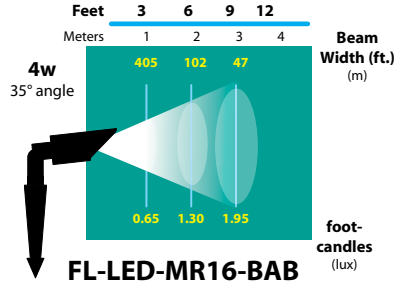

DIRECTIONAL LIGHTS DL-17 SERIES

TYPE

LIGHT DISTRIBUTIONS AND PHOTOMETRICS

Black Texture (Standard)	Antique Verde	Bronze Texture	Camel	White Texture	Hunter Texture	Rust	Weathered Iron	Weathered Brown	Stucco	Rubbed Verde	Chrome Powder	Terra Cotta	Acid Rust	Acid Verde	Black Acid Treatment
-BLT	-ATV	-BRT	-CAM	-WTX	-HTX	-RST	-WIR	-WBR	-STU	-RBV	-CPR	-TRC	-BAR/CAR	-BAV/CAV	-BAT