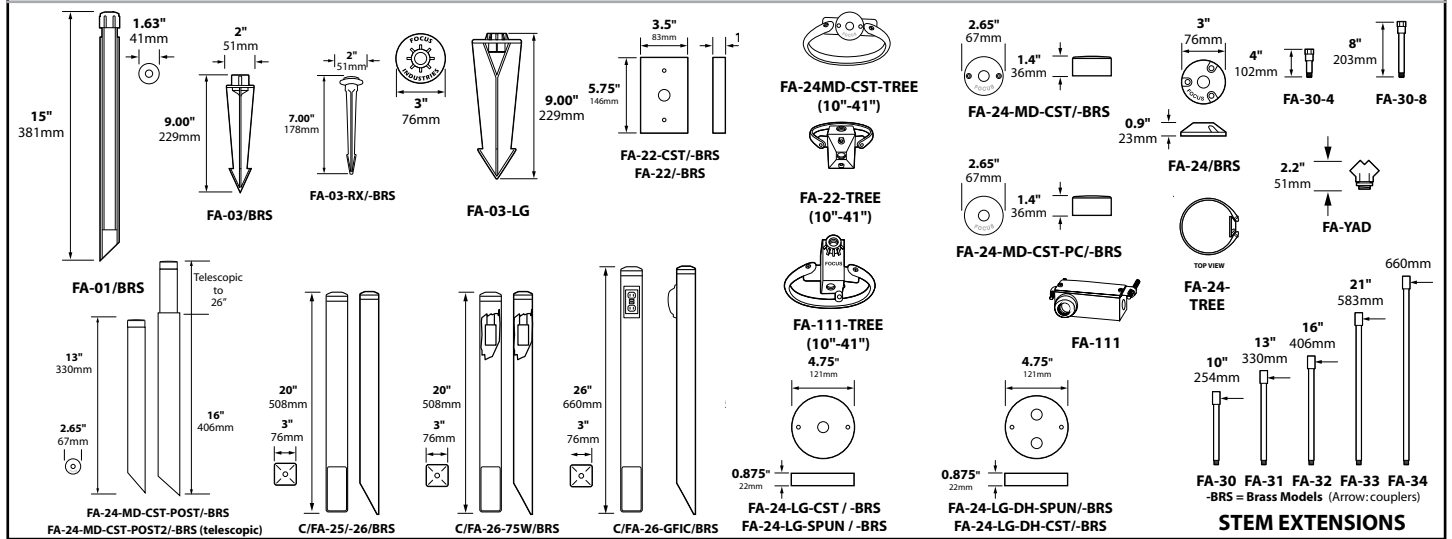

DIRECTIONAL LIGHTS DL-17 SERIES

TYPE

SPECIFICATIONS

CONSTRUCTION: Cast aluminum or cast brass Bullet; matching cast aluminum or brass adjustable swivel

LENS: High impact clear tempered convex glass

O-RING: High temperature red silicone

WIRING: Black 3 foot 18/2 zip cord from base of fixture (12v only)

For 25 foot 16/2 fixture lead wire add -25F to catalog number.

CONNECTION: FA-05 Quick Connector (not supplied) from fixture to main cable (12/2, 10/2 or 8/2 only)

CATALOG NO.	DESCRIPTION	LAMP	EST. SHIP WEIGHT
DL-17-BLT	Cast aluminum Bullet	20w MR11 FL(FTD)	2.0 lbs.
DL-17-BRS	Cast brass Bullet	20w MR11 FL(FTD)	3.0 lbs.

DL-17-BRT

MOUNTING ACCESSORIES

BEAM/GLARE CONTROL ACCESSORIES