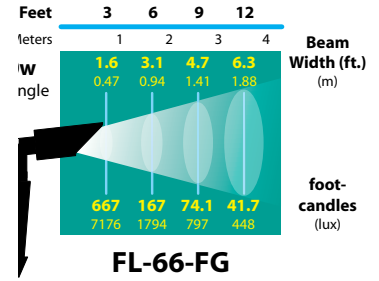

Black Texture (Standard)	Antique Verde	Bronze Texture	Camel	White Texture	Hunter Texture	Rust	Weathered Iron	Weathered Brown	Stucco	Rubbed Verde	Chrome Powder	Terra Cotta	Acid Rust	Acid Verde	Black Acid Treatment
-BLT	-ATV	-BRT	-CAM	-WTX	-HTX	-RST	-WIR	-WBR	-STU	-RBV	-CPR	-TRC	-BAR/CAR	-BAV/CAV	-BAT