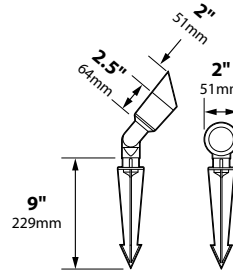

DIRECTIONAL LIGHTS DL-17 SERIES

TYPE

SPECIFICATIONS

CONSTRUCTION: Cast aluminum or cast brass Bullet; matching cast aluminum or brass adjustable swivel

LENS: High impact clear tempered convex glass

O-RING: High temperature red silicone

WIRING: Black 3 foot 18/2 zip cord from base of fixture (12v only)

For 25 foot 16/2 fixture lead wire add -25F to catalog number.

CONNECTION: FA-05 Quick Connector (not supplied) from fixture to main cable (12/2, 10/2 or 8/2 only)

CATALOG NO.	DESCRIPTION	LAMP	EST. SHIP WEIGHT
DL-17-BLT	Cast aluminum Bullet	20w MR11 FL(FTD)	2.0 lbs.
DL-17-BRS	Cast brass Bullet	20w MR11 FL(FTD)	3.0 lbs.

DL-17-BRT

MOUNTING ACCESSORIES

BEAM/GLARE CONTROL ACCESSORIES